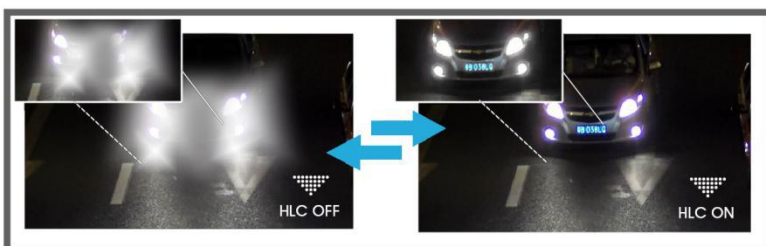

Video Content Analysis

Milesight VCA with 8 detection modes provides advanced, accurate smart video analysis for Milesight network cameras, enabling the comprehensive surveillance function and quicker response to different monitoring scenes.

0.002Lux Ultra Low-light

The starlight camera is able to deliver high detailed color images even in low light environment reaching 0.002Lux(Color) or 0.001Lux(B/W), and near infrared light environments without any supplementary lighting.

140dB Super WDR

Milesight's sensor-based WDR technology allows the camera to record greater scene details with true color reproduction even under the extreme back light and high contrast conditions. The ratio that the brightest light signal values divided by the darkest light signal values is up to 140dB.