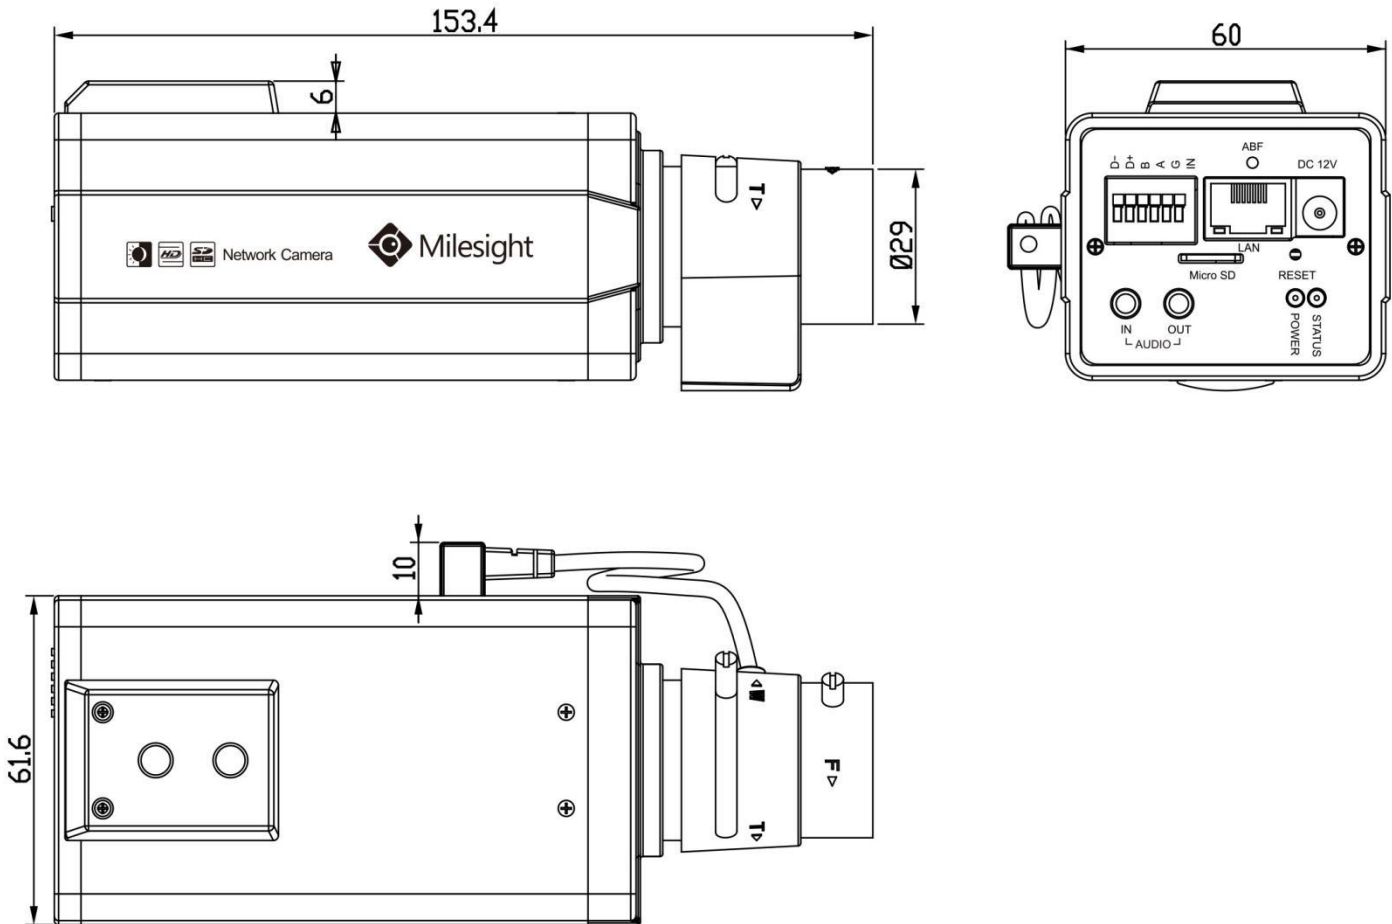

H.265 Day&Night Pro Box Network Camera

Structure Diagrams

Units: mm