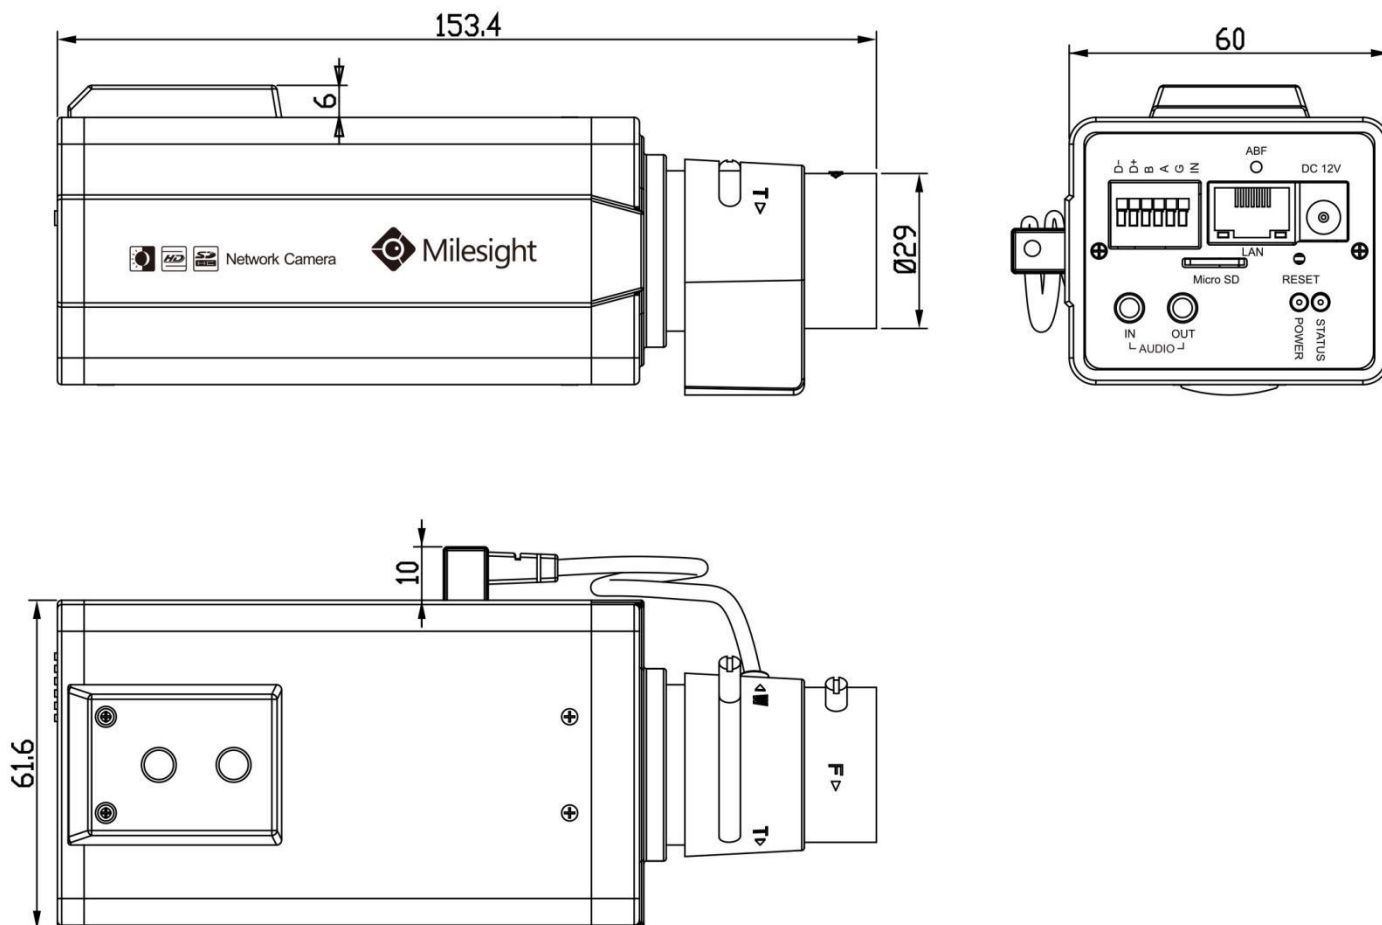

H.265 Day&Night Pro Box Network Camera

Structure Diagrams

Units: mm