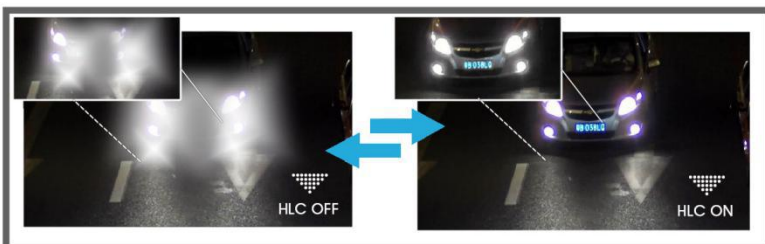

Video Content Analysis

Milesight VCA with 8 detection modes provides advanced, accurate smart video analysis for Milesight network cameras, enabling the comprehensive surveillance function and quicker response to different monitoring scenes.

0.002Lux Ultra Low-light

The starlight camera is able to deliver high detailed color images even in low light environment reaching 0.002Lux(Color) or 0.001Lux(B/W), and near infrared light environments without any supplementary lighting.

140dB Super WDR

Milesight's sensor-based WDR technology allows the camera to record greater scene details with true color reproduction even under the extreme back light and high contrast conditions. The ratio that the brightest light signal values divided by the darkest light signal values is up to 140dB.