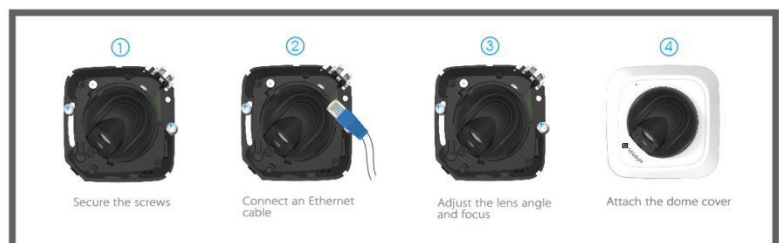

2/4/5 Megapixel H.265 IR Mini Dome Network Camera

MS-C2982-PB/MS-C4482-PB/
MS-C5382-PB

DATASHEET

KEY FEATURES

- ▶ **H.265** (50% reduction in bandwidth, storage and bit rate compared with H.264.)
- ▶ **Advanced Functions** (Boasting to support various advanced functions such as HLC, Defog, ROI.)
- ▶ **Built-in Microphone** (Supporting audio function to hear what is happening in front of the camera.)
- ▶ **SIP** (Session Initiation Protocol. Providing audio/alarm/intercom and video streaming for mobile phones and video phones.)
- ▶ **3-Axis Mechanical Design** (Featuring 3-axis mechanical design for fast and easy adjustment of the camera's viewing angle.)
- ▶ **128G** (Supporting ultra-large external microSD/SDHC/SDXC card storage up to 128G.)

0.002Lux Ultra Low-light

The starlight camera is able to deliver high detailed color images even in low light environment reaching 0.002Lux(Color) or 0Lux(B/W), and near infrared light environments without any supplementary lighting.

Easy Installation & Adjustment

With a built-in RJ45 port, PoE functionality and 3-axis mechanical design, the installation steps of Milesight IR Mini Dome Camera are as easy as ABC.

H.265 IR Mini Dome Network Camera