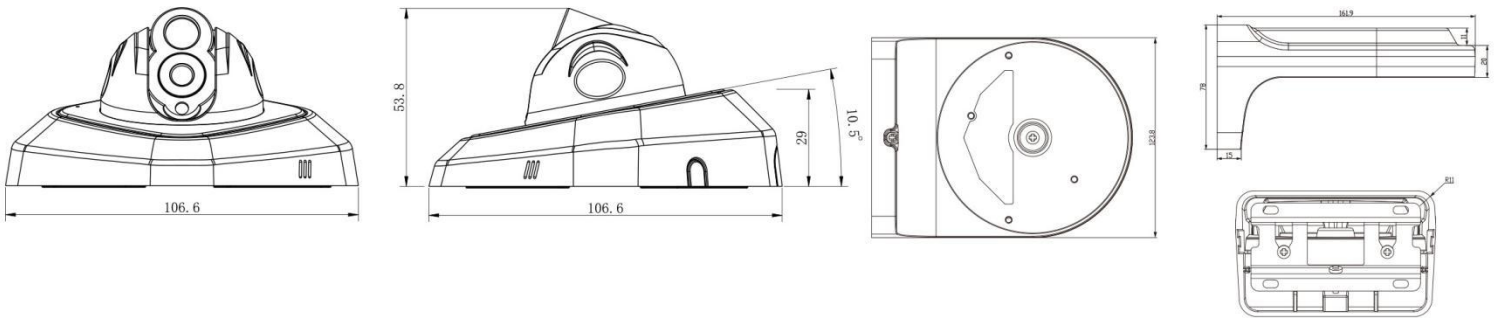

Easy Installation & Adjustment

With a built-in RJ45 port, PoE functionality and 3-axis mechanical design, the installation steps of Milesight IR Mini Dome Camera are as easy as ABC.

H.265 IR Mini Dome Network Camera

V7.09

H.265 IR Mini Dome Network Camera

Structure Diagrams

Units: mm

Accessories Support

A01 Pole mount with stainless steel straps

Weight: 720g
Dimensions: 170*51.5*152.6mm

A02 Corner bracket

Weight: 540g
Dimensions: 170*23.2*205.3mm

A03 Corner bracket

Weight: 900g
Dimensions: 170*152.6*76.3mm

A71 Wall mount

Weight: 531g
Dimensions: 162*124*78 mm

Naming Convention

Milesight Technology Co.,Ltd. | www.milesight.com