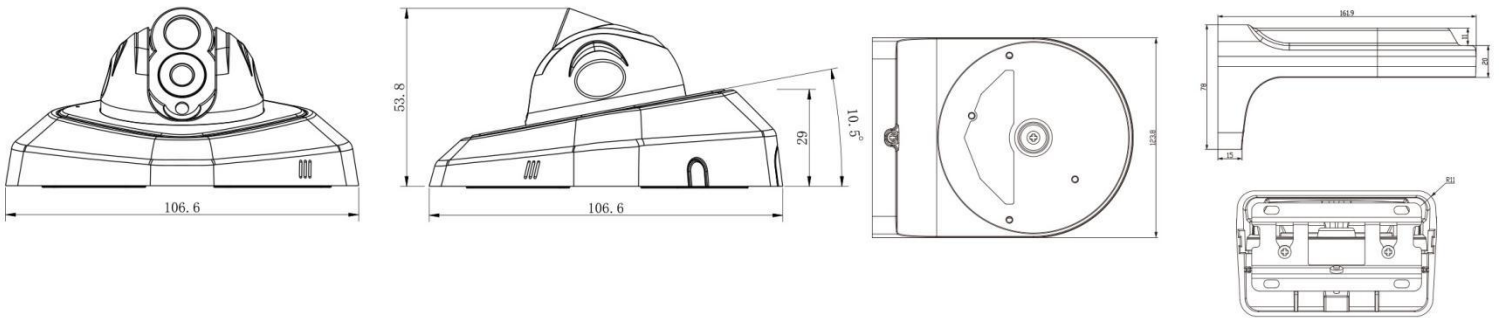

Easy Installation & Adjustment

With a built-in RJ45 port, PoE functionality and 3-axis mechanical design, the installation steps of Milesight IR Mini Dome Camera are as easy as ABC.

H.265 IR Mini Dome Network Camera

V7.04

H.265 IR Mini Dome Network Camera

Structure Diagrams

Units: mm

Accessories Support

A01 Pole mount with stainless steel straps

Weight: 720g
Dimensions: 170*51.5*152.6mm

A02 Corner bracket

Weight: 540g
Dimensions: 170*23.2*205.3mm

A03 Corner bracket

Weight: 900g
Dimensions: 170*152.6*76.3mm

A71 Wall mount

Weight: 531g
Dimensions: 162*124*78 mm

Naming Convention

Milesight Technology Co.,Ltd. | www.milesight.com