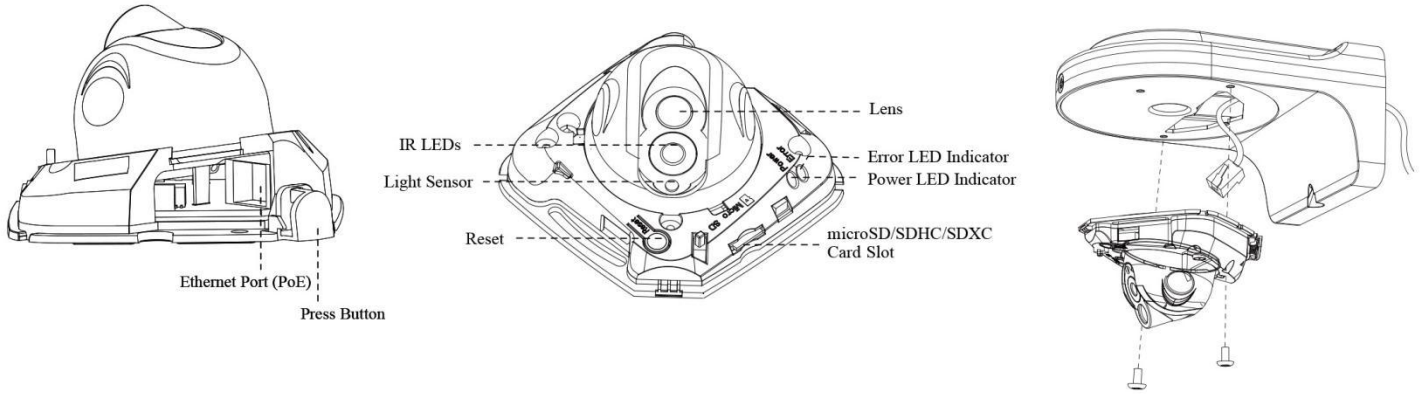

H.265 IR Mini Dome Network Camera

Structure Diagrams

Units: mm

Accessories Support

A01 Pole mount with stainless steel straps
Weight: 720g
Dimensions: 170*51.5*152.6mm

A02 Corner bracket
Weight: 540g
Dimensions: 170*23.2*205.3mm

A03 Corner bracket
Weight: 900g
Dimensions: 170*152.6*76.3mm

A71 Wall mount
Weight: 531g
Dimensions: 162*124*78 mm