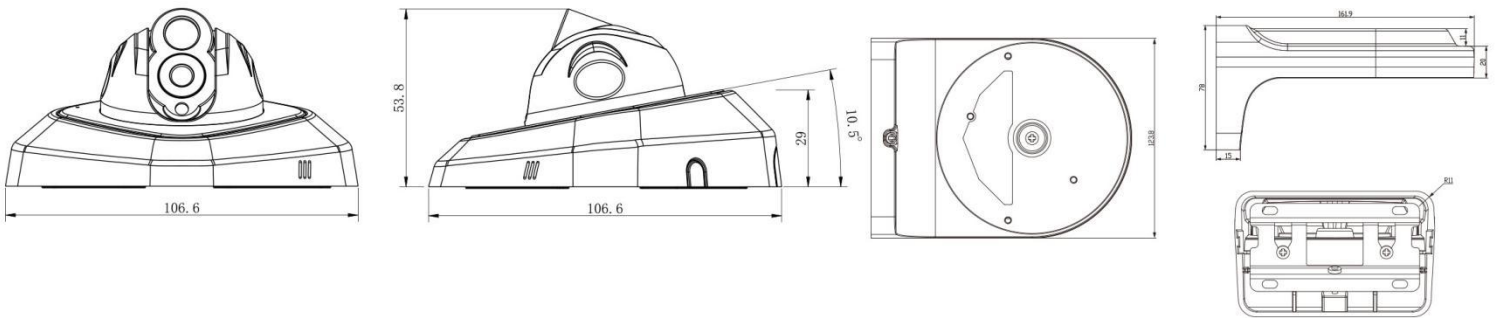

Easy Installation & Adjustment

With a built-in RJ45 port, PoE functionality and 3-axis mechanical design, the installation steps of Milesight IR Mini Dome Camera are as easy as ABC.

H.265 IR Mini Dome Network Camera

H.265 IR Mini Dome Network Camera

Structure Diagrams

Units: mm

Accessories Support

A01 Pole mount with stainless steel straps
Weight: 720g
Dimensions: 170*51.5*152.6mm

A02 Corner bracket
Weight: 540g
Dimensions: 170*23.2*205.3mm

A03 Corner bracket
Weight: 900g
Dimensions: 170*152.6*76.3mm

A71 Wall mount
Weight: 531g
Dimensions: 162*124*78 mm

Naming Convention

Milesight Technology Co.,Ltd. | www.milesight.com

Add: 7509 N.W. 36th Street, Miami, Florida 33166, USA
Tel: +1-800-561-0485
Mail: sales@milesightusa.com