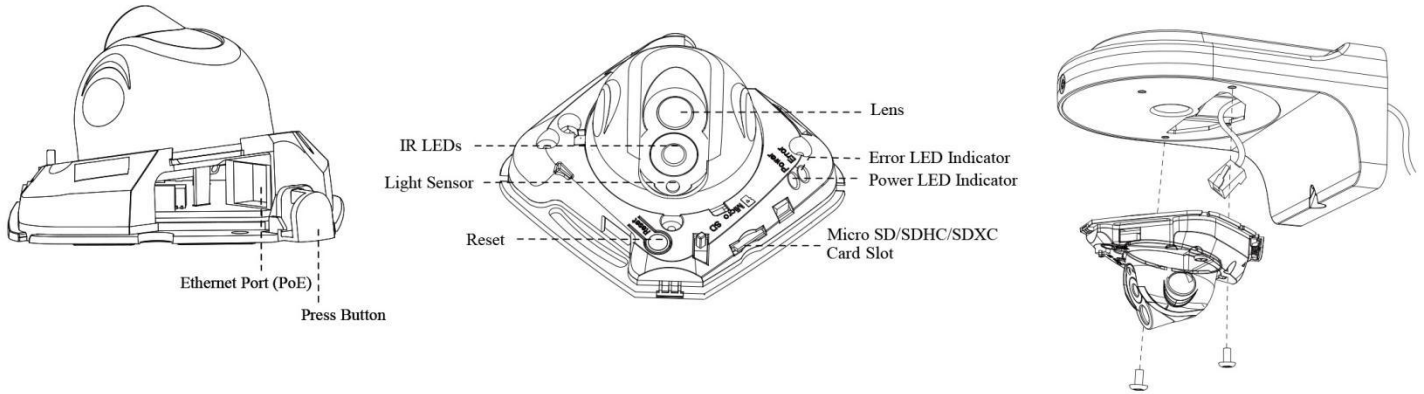

Easy Installation & Adjustment

With a built-in RJ45 port, PoE functionality and 3-axis mechanical design, the installation steps of Milesight IR Mini Dome Camera are as easy as ABC.

H.265 IR Mini Dome Network Camera

V7.04

H.265 IR Mini Dome Network Camera

Structure Diagrams

Units: mm

Accessories Support

A01 Pole mount with stainless steel straps

Weight: 720g
Dimensions: 170*51.5*152.6mm

A02 Corner bracket

Weight: 540g
Dimensions: 170*23.2*205.3mm

A03 Corner bracket

Weight: 900g
Dimensions: 170*152.6*76.3mm

A71 Wall mount

Weight: 531g
Dimensions: 162*124*78 mm

Naming Convention

Milesight Technology Co.,Ltd. | www.milesight.com