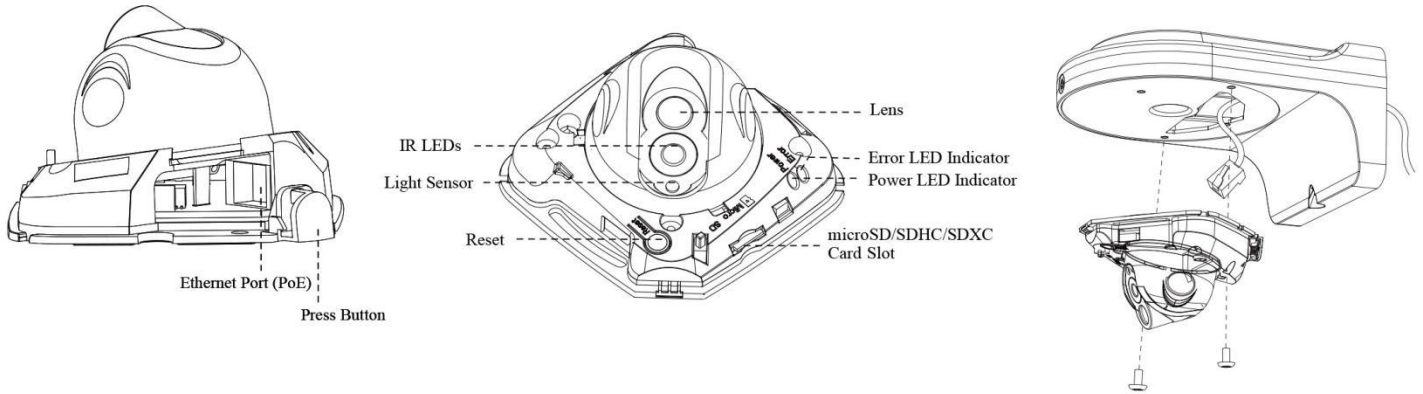

Easy Installation & Adjustment

With a built-in RJ45 port, PoE functionality and 3-axis mechanical design, the installation steps of Milesight IR Mini Dome Camera are as easy as ABC.

H.265 IR Mini Dome Network Camera

V7.09

H.265 IR Mini Dome Network Camera

Structure Diagrams

Units: mm

Accessories Support

A01 Pole mount with stainless steel straps

Weight: 720g
Dimensions: 170*51.5*152.6mm

A02 Corner bracket