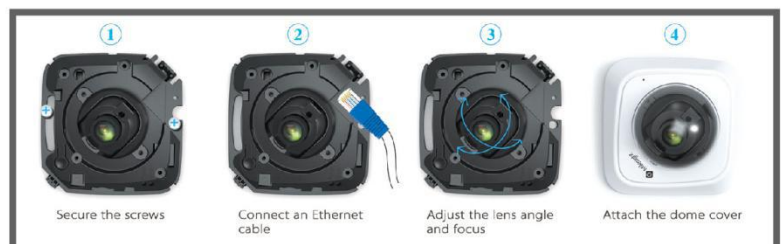

2/4/5 Megapixel H.265 Mini Dome Network Camera

MS-C2981-PB/MS-C4481-PB/
MS-C5381-PB

DATASHEET

KEY FEATURES

- ▶ H.265 (50% reduction in bandwidth, storage and bit rate compared with H.264.)
- ▶ Advanced Functions (Boasting to support various advanced functions such as HLC, Defog, ROI.)
- ▶ Built-in Microphone (Supporting audio function to hear what is happening in front of the camera.)
- ▶ SIP (Session Initiation Protocol. Providing audio/alarm/intercom and video streaming for mobile phones and video phones.)
- ▶ 3-Axis Mechanical Design (Featuring 3-axis mechanical design for fast and easy adjustment of the camera's viewing angle.)
- ▶ 128G (Supporting ultra-large external microSD/SDHC/SDXC card storage up to 128G.)

0.002Lux Ultra Low-light

The starlight camera is able to deliver high detailed color images even in low light environment reaching 0.002Lux(Color) or 0.001Lux(B/W), and near infrared light environments without any supplementary lighting.

140dB Super WDR

Milesight's sensor-based WDR technology allows the camera to record greater scene details with true color reproduction even under the extreme back light and high contrast conditions. The ratio that the brightest light signal values divided by the darkest light signal values is up to 140dB.

Easy Installation & Adjustment

With a built-in RJ45 port, PoE functionality and 3-axis mechanical design, the installation steps of Milesight Mini Dome Camera are as easy as ABC.

H.265 Mini Dome Network Camera