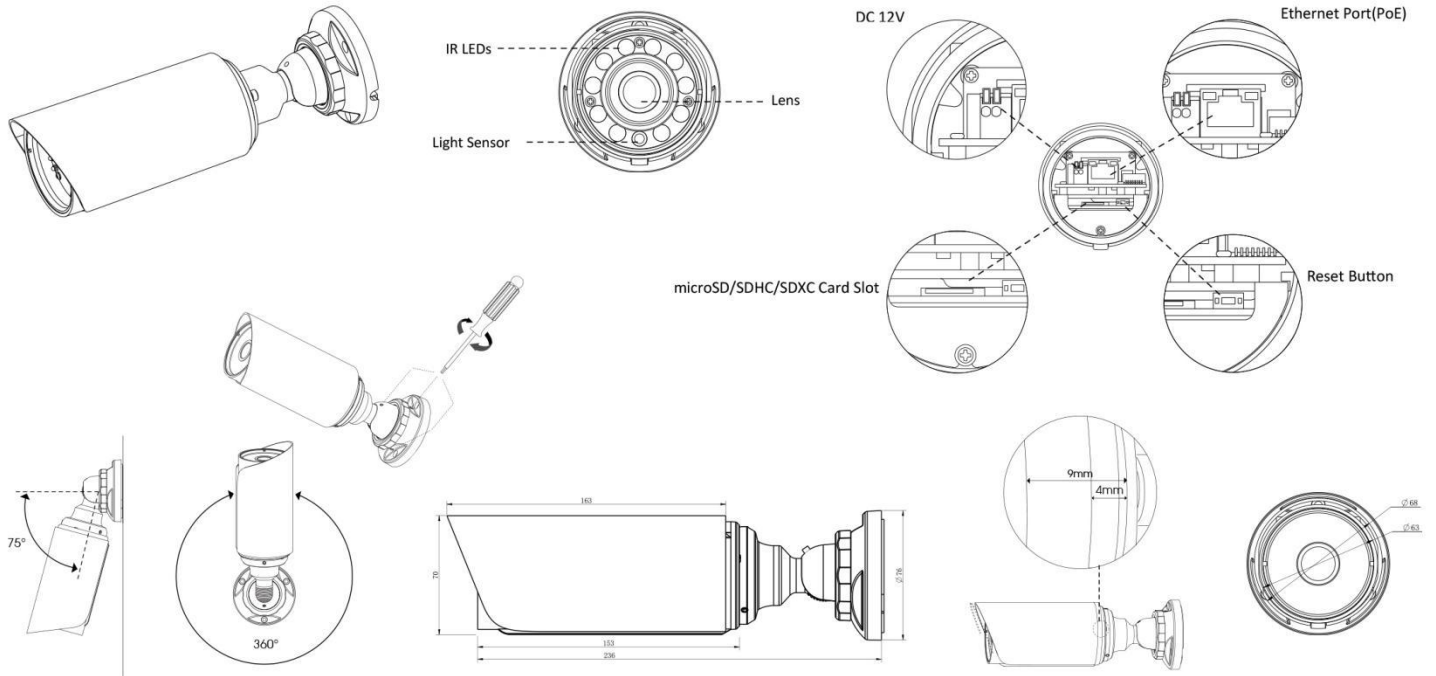

Easily Adjustable 3-Axis Bracket

The Remote Focus&Zoom Mini Bullet Network Camera is easy to install on a wall or ceiling. It features 3-axis bracket which provides a robust mounting platform for tidy installation and camera angle adjustments on a 3-axis plane.

V7.07

H.265 Remote Focus&Zoom Mini Bullet Network Camera

Structure Diagrams

Units: mm

Accessories Support

A01 Pole mount with stainless steel straps
Weight: 720g
Dimensions: 170*51.5*152.6mm

A01-N Pole mount with stainless steel straps
Weight: 730g
Dimensions: 170*51.5*152.6mm

A02 Corner bracket
Weight: 540g
Dimensions: 170*23.2*205.3mm

A03 Corner bracket
Weight: 900g
Dimensions: 170*152.6*76.3mm

A03 Junction Box
Weight: 620g
Dimensions: 134*127*40

Naming Convention

Milesight Technology Co.,Ltd. | www.milesight.com