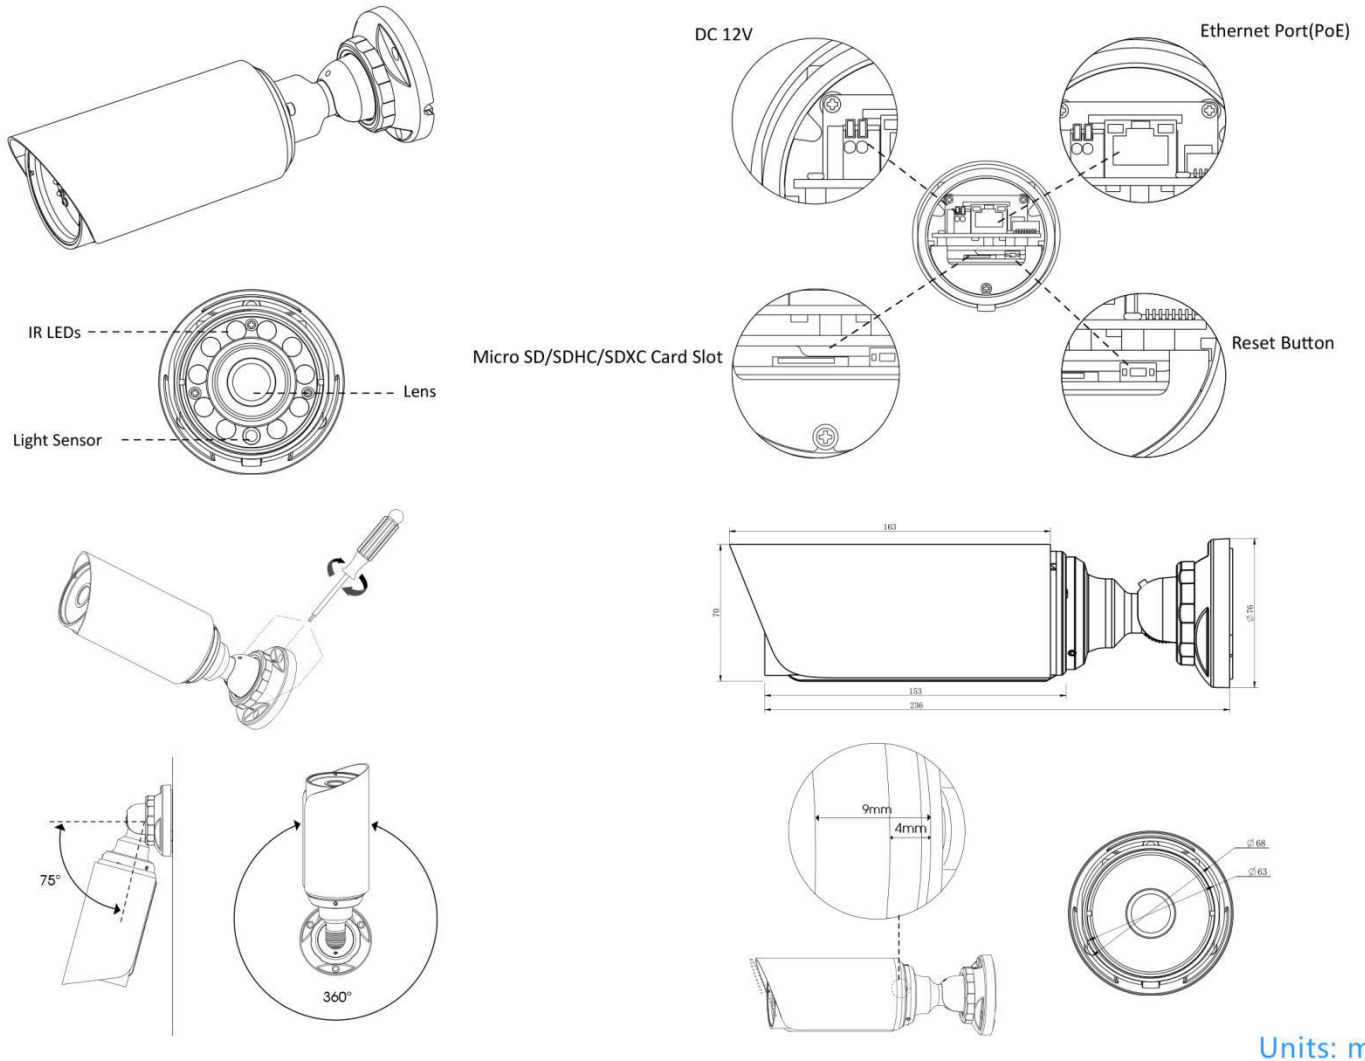

Easily Adjustable 3-Axis Bracket

The Remote Focus&Zoom Mini Bullet Network Camera is easy to install on a wall or ceiling. It features 3-axis bracket which provides a robust mounting platform for tidy installation and camera angle adjustments on a 3-axis plane.

V7.04

H.265 Remote Focus&Zoom Mini Bullet Network Camera

Structure Diagrams

Units: mm

Accessories Support

A01 Pole mount with stainless steel straps

Weight: 720g
Dimensions: 170*51.5*152.6mm

A02 Corner bracket

Weight: 540g
Dimensions: 170*23.2*205.3mm

A03 Corner bracket

Weight: 900g
Dimensions: 170*152.6*76.3mm

Naming Convention

Milesight Technology Co.,Ltd. | www.milesight.com

MILESIGHT CHINA
Add: No.23 Wanghai Road, 2nd Software Park, Xiamen, China
Tel: +86-592-5922772 Mail: sales@milesight.com