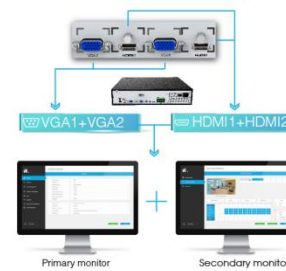

DATASHEET

KEY FEATURES

- ▶ **Powerful Decoding Capacity** (Maximum supporting 16*1080P, 32*720P or 64*D1 network cameras viewing at the same time.)
- ▶ **HDMI & VGA** (Providing both HDMI and VGA ports for users to choose according to their monitor types.)
- ▶ **8*3.5" HDD** (8 SATA of 3.5" HDD, providing 10TB capacity for each HDD, up to 80TB total hard disk storage.)
- ▶ **Dual LAN Interfaces** (Designed for three network working modes as Multi-address, Load Balance and Net Fault-tolerance.)
- ▶ **Video Content Analysis** (With 10 detection modes, VCA greatly enhances the performance bringing comprehensive surveillance functions.)
- ▶ **ANR** (Can automatically replenish the recording gap due to internet interruptions (by storing at the edge).)
- ▶ **N+1 Hot Spare** (A backup mechanism which ensures the monitoring system uninterrupted working.)

H.265+H.264

Smartly figure out and switch between H.264 and H.265 automatically. It will extend the days to save recording file with H.265 than with other compressions.

4K Video Viewing Experience

Milesight 4K H.265 Pro NVR 8000 Series supports up to 4K definition (3840*2160, effectively four times that of Full HD) live viewing, playback and recording, providing users with ultra-high-definition video viewing experience.

Dual Monitor Display

The primary monitor and secondary monitor can be configured separately and have their own display settings which enable users to have different liveview or playback display layout simultaneously, offering a more efficient and explicit surveillance.