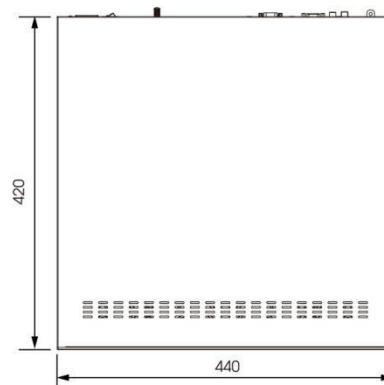

4K H.265 Pro NVR 8000 Series

Interfaces

1. Run Indicator   2. HDD Indicator   3. USB   4. Power   5. LAN1   6. LAN2   7. Audio In   8. Audio Out
9. VGA2   10. HDMI2   11. VGA1   12. RS-232   13. HDMI1   14. USB   15. eSATA   16. Alarm In
17. Alarm Out   18. Power

Installation of HDDs

Structure Diagrams

Units: mm

Naming Convention

Milesight Technology Co.,Ltd. | www.milesight.com

Contact Us: sales@milesight.com support@milesight.com

Add: 220 NE 51st Street, Oakland Park, Florida 33334, USA
Tel: +1-800-561-0485

Add: 925, Anyang SK V1 Center, LS-ro 116beon-gil, Dongan-gu, Anyang-si, Korea
Tel: +82-31-990-7772

Add: No.23 Wanghai Road, 2nd Software Park, Xiamen, China
Tel: +86-592-5922772