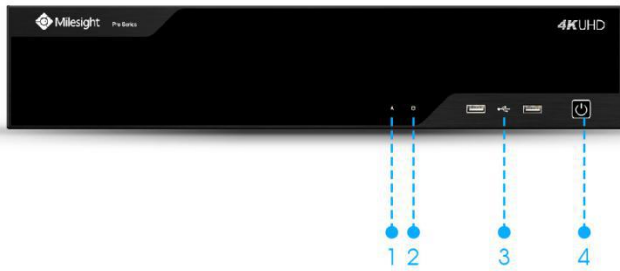

4K H.265 Pro NVR 8000 Series

Interfaces

1. Run Indicator   2. HDD Indicator   3. USB   4. Power   5. LAN1   6. LAN2   7. Audio In   8. Audio Out
9. VGA2   10. HDMI2   11. VGA1   12. RS-232   13. HDMI1   14. USB   15. eSATA   16. Alarm In
17. Alarm Out   18. Power