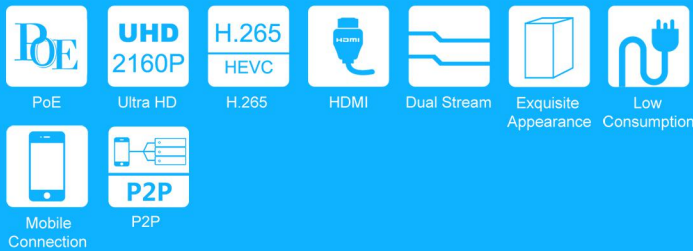

4K H.265 Mini PoE NVR 1000 Series

PoE

4K+H.265

DATASHEET

KEY FEATURES

- ▶ **Powerful Decoding Capacity** (Maximum supporting 8*1080P or 9*720P network cameras viewing at the same time.)
- ▶ **3.5" HDD** (1 SATA of 3.5" HDD, providing 10TB hard disk storage.)
- ▶ **Exquisite Structure & Easy Installation** (115mm*115mm*180mm sizes, exquisite design and easy to install.)
- ▶ **Revolutionary Thermal Design** (The aluminum casing serves as a heat sink and the ventilation holes on rear and bottom panels maximize airflow and carry the heat easily.)

Plug and Play

Milesight 9-CH Mini PoE NVR features 4 independent PoE ports. The NVR will automatically detect, configure and play the live view of the network cameras once the cable is plugged.

H.265+H.264

Smartly figure out and switch between H.264 and H.265 automatically. It will extend the days to save recording file with H.265 than with other compressions.

4K Ultra HD

Milesight 4K Mini NVR is a patent design 9-CH NVR which can work with all ONVIF-compliant IP cameras, supporting dual stream, and up to 4K definition.