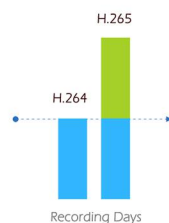

4K H.265 Mini PoE NVR 1000 Series

PoE

4K+H.265

DATASHEET

KEY FEATURES

- **Powerful Decoding Capacity** (Maximum supporting 8*1080P or 9*720P network cameras viewing at the same time.)
- **3.5" HDD** (1 SATA of 3.5" HDD, providing 10TB hard disk storage.)
- **Exquisite Structure & Easy Installation** (115mm*115mm*180mm sizes, exquisite design and easy to install.)
- **Revolutionary Thermal Design** (The aluminum casing serves as a heat sink and the ventilation holes on rear and bottom panels maximize airflow and carry the heat easily.)

Plug and Play

Milesight 9-CH Mini PoE NVR features 4 independent PoE ports. The NVR will automatically detect, configure and play the live view of the network cameras once the cable is plugged.

H.265+H.264

Smartly figure out and switch between H.264 and H.265 automatically. It will extend the days to save recording file with H.265 than with other compressions.

4K Ultra HD

Milesight 4K Mini NVR is a patent design 9-CH NVR which can work with all ONVIF-compliant IP cameras, supporting dual stream, and up to 4K definition.

Excellent Heat Dissipation

Ventilation holes on rear and bottom panels, an fan inside Mini PoE NVR drives airflow, offering excellent performance of cooling and ensuring great protection for components. The aluminum casing united a special panel on bottom improves the effect of heat dissipation.