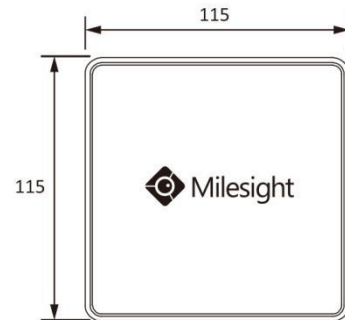

Structure Diagrams