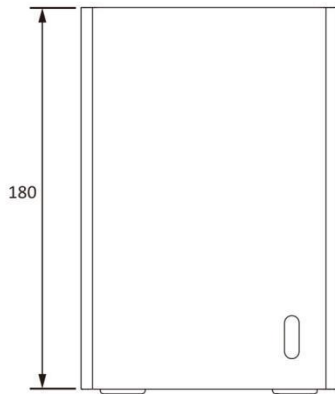

Structure Diagrams