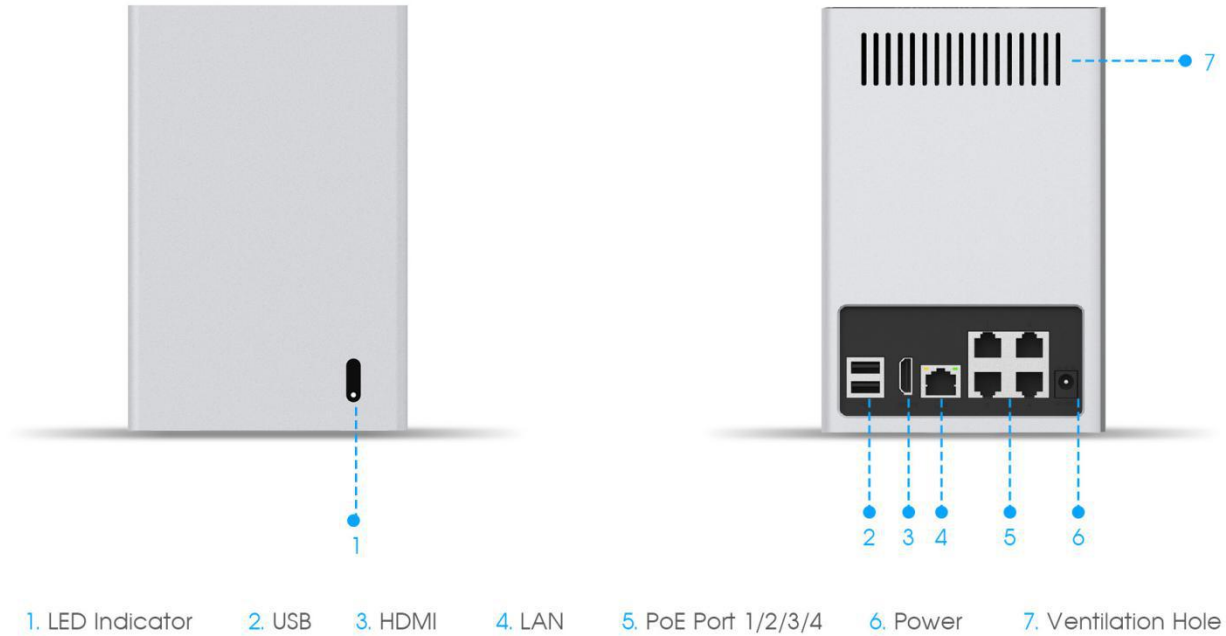

Interfaces