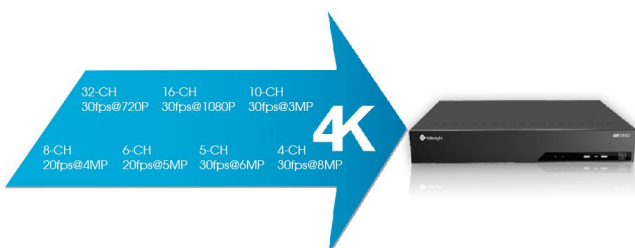

4K H.265 PoE NVR 7000 Series

PoE
4K+H.265

MS-N7032-UPH

DATASHEET

KEY FEATURES

- ▶ 16*PoE Ports (16*PoE ports design provides just one step to connect camera to NVR.)
- ▶ 16*1080P, 32*720P (Maximum supporting 16*1080P or 32*720P network cameras viewing at the same time.)
- ▶ HDMI & VGA (Providing both HDMI and VGA ports for users to choose according to their monitor types.)
- ▶ 4*3.5"HDD (4 SATA of 3.5"HDD, providing 10TB capacity for each HDD, up to 40TB total hard disk storage.)
- ▶ RAID 0/1/5/10 (Supporting 4 different RAID levels (0, 1, 5, 10) for the needs of users.)

Plug and Play

Milesight PoE NVR 7000 Series features 16 independent PoE ports. The NVR will automatically detect, configure and play the live view of the network cameras once the cable is plugged.

Powerful Decoding Capacity

Maximum support up to 16*1080P or 32*720P network cameras viewing at the same time.

H.265+H.264

Smartly figure out and switch between H.264 and H.265 automatically. It will extend the days to save recording file with H.265 than with other compressions.

4K Video Viewing Experience

Milesight 4K H.265 PoE NVR 7000 Series supports up to 4K definition (3840*2160, effectively four times that of Full HD) live viewing, playback and recording, providing users with ultra-high-definition video viewing experience.