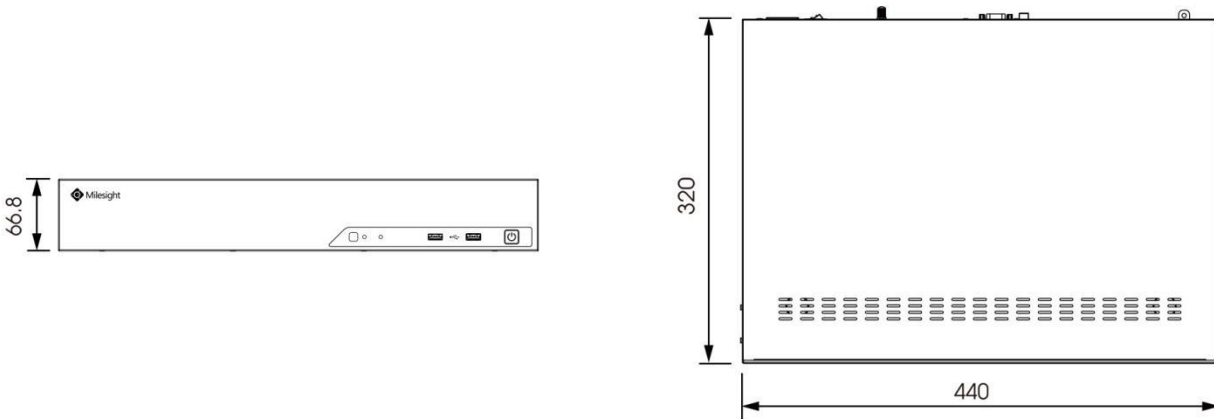

4K H.265 PoE NVR 7000 Series

Interfaces

1. Run Indicator   2. HDD Indicator   3. USB   4. Power   5. PoE Ports   6. LAN   7. Audio Out   8. Audio In
9. RS-232   10. VGA   11. HDMI   12. USB   13. RS-485   14. Alarm Out   15. Alarm In   16. Power

Installation of HDDs

Structure Diagrams

Units: mm

Naming Convention

Milesight Technology Co.,Ltd. | www.milesight.com

MILESIGHT CHINA
Add: No.23 Wanghai Road, 2nd Software Park, Xiamen, China
Tel: +86-592-5922772   Mail: sales@milesight.com

MILESIGHT USA
Add: 7509 N.W. 36th Street, Miami, Florida 33166, USA
Tel: +1-305-764-3474   Mail: sales@milesightusa.com