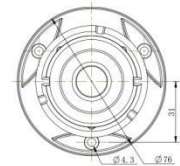

Structure Diagrams