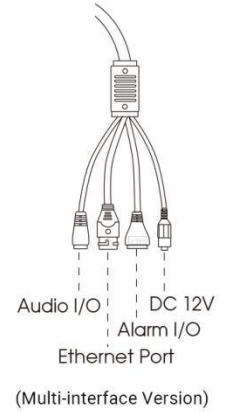

Structure Diagrams