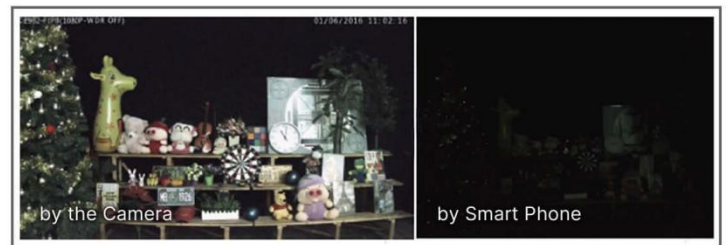

0.005Lux Ultra Low-light

The starlight camera is able to deliver high detailed color images even in low light environment reaching 0.005Lux(Color) or 0Lux(B/W), and near infrared light environments without any supplementary lighting.