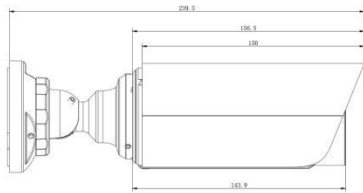

Structure Diagrams

Units: mm

Accessories Support

A01 Pole Mount

Weight: 720g
Dimensions: 170*51.5*152.6mm

Weight: 900g
Dimensions: 170*152.5*76.3mm

A63 Junction Box

Weight: 620g
Dimensions: 134*126*40mm