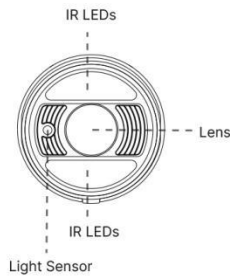

Structure Diagrams

Units: mm

Accessories Support

A01 Pole Mount

Weight: 720g
Dimensions: 170*51.5*152.6mm

Weight: 900g
Dimensions: 170*152.5*76.3mm

A63 Junction Box

Weight: 620g
Dimensions: 134*126*40mm