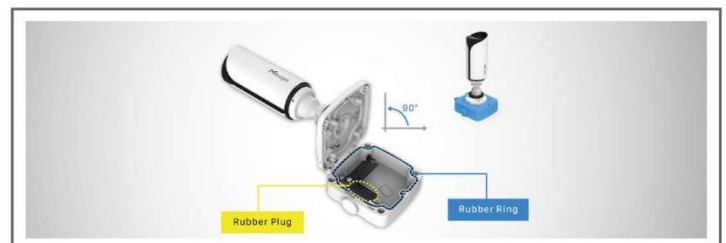

### Integrated Junction Box

The well-designed integrated Junction Box especially the Clamshell structure ensures efficient and simple installation. It enlarges the space to make cable connection neat and as easy as a piece of cake.