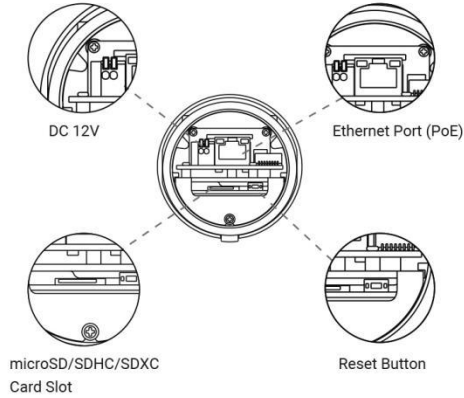

Structure Diagrams

Units: mm

Accessories Support

A01 Pole Mount

Weight: 720g
Dimensions: 170*51.5*152.6mm

Weight: 900g
Dimensions: 170*152.5*76.3mm

A63 Junction Box

Weight: 620g
Dimensions: 134*126*40mm