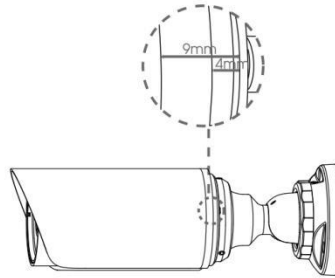

Structure Diagrams