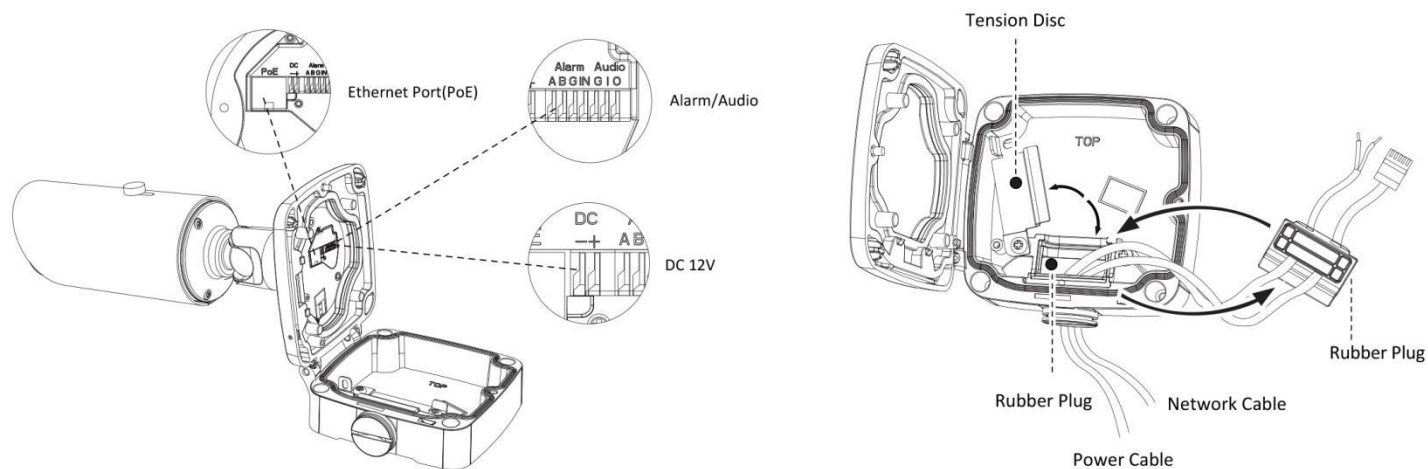

4K H.265 Motorized Pro Bullet Network Camera

Structure Diagrams

Units: mm

Accessories Support

A01 Pole Mount

Weight: 720g
Dimensions: 170*51.5*152.6mm

A02 Internal Corner Bracket

Weight: 540g
Dimensions: 170*23.2*205.3mm

A03 External Corner Bracket

Weight: 900g
Dimensions: 170*152.6*76.3mm

A62 Junction Box

Weight: 510g
Dimensions: 134*127*40mm