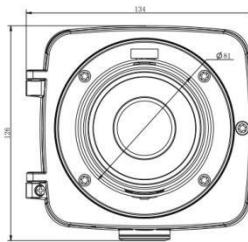

4K H.265 Motorized Pro Bullet Network Camera

Structure Diagrams

Units: mm

Accessories Support

A01 Pole Mount
Weight: 720g
Dimensions: 170*51.5*152.6mm

A02 Internal Corner Bracket
Weight: 540g
Dimensions: 170*23.2*205.3mm

A03 External Corner Bracket
Weight: 900g
Dimensions: 170*152.6*76.3mm

A62 Junction Box
Weight: 510g
Dimensions: 134*127*40mm

Naming Convention

Milesight Technology Co.,Ltd. | www.milesight.com

Contact Us: sales@milesight.com | support@milesight.com