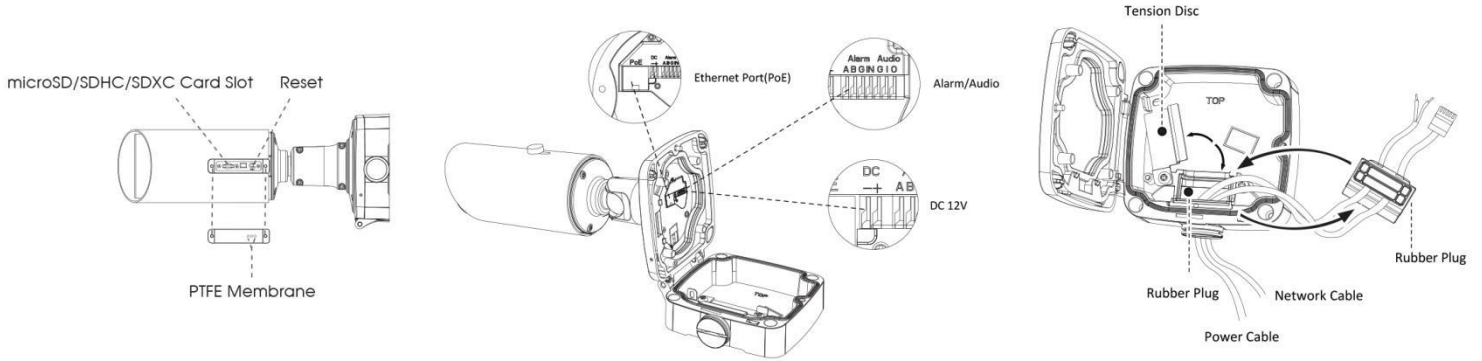

4K H.265 Motorized Pro Bullet Network Camera

Structure Diagrams

Units: mm

Accessories Support

A01 Pole Mount
Weight: 720g
Dimensions: 170*51.5*152.6mm

A02 Internal Corner Bracket
Weight: 540g
Dimensions: 170*23.2*205.3mm

A03 External Corner Bracket
Weight: 900g
Dimensions: 170*152.6*76.3mm

A62 Junction Box
Weight: 510g
Dimensions: 134*127*40mm