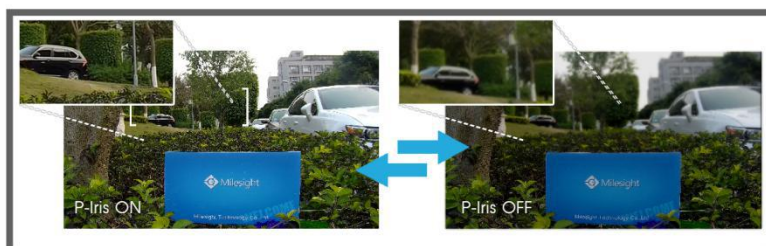

30fps@4K

Providing 4K HD resolution with frame rate of 30fps, the camera performs well in catching detailed image regardless of the moving speed.

Video Content Analysis

Milesight VCA with 10 detection modes provides advanced, accurate smart video analysis for Milesight network cameras, enabling the comprehensive surveillance function and quicker response to different monitoring scenes.

120dB Super WDR

Milesight's sensor-based WDR technology allows the camera to record greater scene details with true color reproduction even under the extreme back light and high contrast conditions. The ratio that the brightest light signal values divided by the darkest light signal values is up to 120dB.