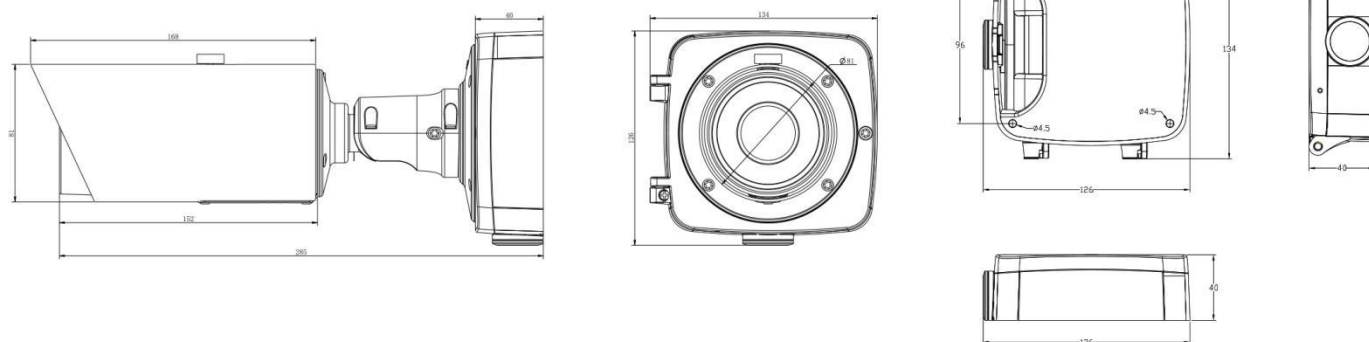

4K H.265 Motorized Pro Bullet Network Camera

Structure Diagrams

Units: mm

Accessories Support

A01 Pole Mount

Weight: 720g
Dimensions: 170*51.5*152.6mm

A02 Internal Corner Bracket

Weight: 540g
Dimensions: 170*23.2*205.3mm

A03 External Corner Bracket

Weight: 900g
Dimensions: 170*152.6*76.3mm

A62 Junction Box

Weight: 510g
Dimensions: 134*127*40mm

Naming Convention

Milesight Technology Co.,Ltd. | www.milesight.com

Contact Us: sales@milesight.com support@milesight.com