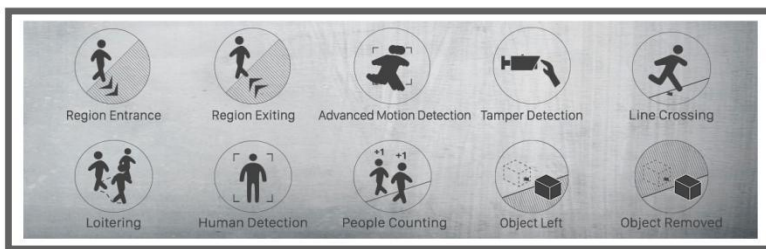

4K H.265 Motorized Pro Bullet Network Camera

MS-C8162-(H)F(I)PB/MS-C8262-F(I)PB

DATASHEET

KEY FEATURES

- ▶ **Smart Stream** (Bandwidth, storage and bit rate save with Smart Stream ON, eg. H.265+ save 70%~80% bandwidth of H.264.)
- ▶ **Smart IR II** (Combining of the High Beam and Low Beam to adjust IR intensity to fit different lighting conditions.)
- ▶ **HLC** (High Light Compensation. Improving image visibility under strong light sources.)
- ▶ **Defog** (Defog technology. Restoring clear images in hazy and foggy weather.)
- ▶ **Integrated Cable Management** (Combining the power interface, PoE port, and other interfaces in the base neatly.)
- ▶ **256G** (Supporting ultra-large external microSD/SDHC/SDXC card storage up to 256G.)

30fps@4K

Providing 4K HD resolution with frame rate of 30fps, the camera performs well in catching detailed image regardless of the moving speed.

Video Content Analysis

Milesight VCA with 10 detection modes provides advanced, accurate smart video analysis for Milesight network cameras, enabling the comprehensive surveillance function and quicker response to different monitoring scenes.

120dB Super WDR

Milesight's sensor-based WDR technology allows the camera to record greater scene details with true color reproduction even under the extreme back light and high contrast conditions. The ratio that the brightest light signal values divided by the darkest light signal values is up to 120dB.

P-Iris

By adjusting the most suitable aperture position, to fully use the best part of the lens, P-Iris can control iris more precisely, offering no diffraction under strong light to give you a more clear scene with depth of view.