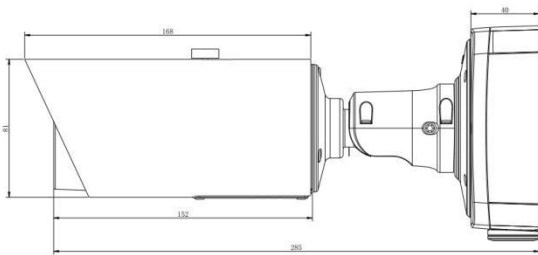

4K H.265 Motorized Pro Bullet Network Camera

Structure Diagrams

Units: mm

Accessories Support

A01 Pole Mount
Weight: 720g
Dimensions: 170*51.5*152.6mm

A02 Internal Corner Bracket
Weight: 540g
Dimensions: 170*23.2*205.3mm

A03 External Corner Bracket
Weight: 900g
Dimensions: 170*152.6*76.3mm

A62 Junction Box
Weight: 510g
Dimensions: 134*127*40mm

Naming Convention

Milesight Technology Co.,Ltd. | www.milesight.com

Contact Us: sales@milesight.com | support@milesight.com