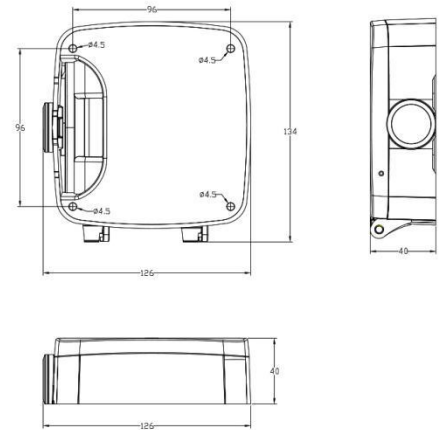

4K H.265 Motorized Pro Bullet Network Camera

Structure Diagrams

Units: mm

Accessories Support

A01 Pole Mount
Weight: 720g
Dimensions: 170*51.5*152.6mm

A02 Internal Corner Bracket
Weight: 540g
Dimensions: 170*23.2*205.3mm

A03 External Corner Bracket
Weight: 900g
Dimensions: 170*152.6*76.3mm

A62 Junction Box
Weight: 510g
Dimensions: 134*127*40mm

Naming Convention

Milesight Technology Co.,Ltd. | www.milesight.com

Contact Us: sales@milesight.com | support@milesight.com