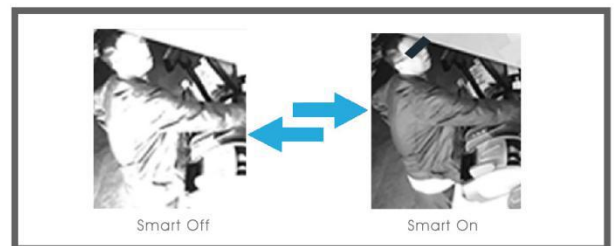

IR-III Dot Infrared Lights

Long visible distance
Lighting evenly
Long life-span

Professional-grade Lens

Built-in 6 pieces optical lens to ensure high definition image

Smart IR

Smart IR accurately reproduces objects without overexposure, even close to the camera, where details are often bleached out and impossible to see clearly with conventional IR cameras.

SIP/VoIP Support

With the build-in microphone and loudspeaker, Milesight Mini Cube Camera features industry leading SIP/VoIP function and video streaming for mobile phones and video phones.

WPS (Wi-Fi Protected Setup)