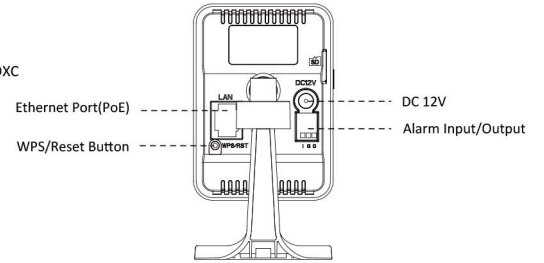

Wi-Fi Mini Cube Network Camera

Structure Diagrams

Units: mm