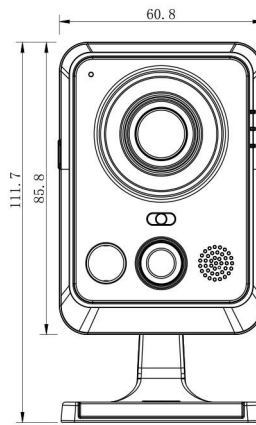

Wi-Fi Mini Cube Network Camera

Structure Diagrams