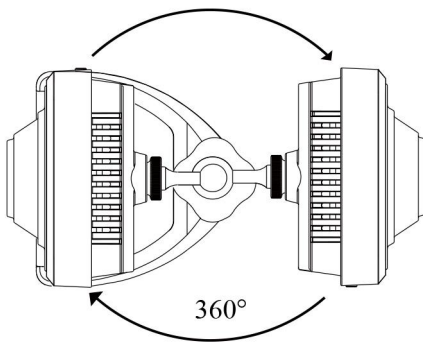

Wi-Fi Mini Cube Network Camera

Structure Diagrams

Units: mm