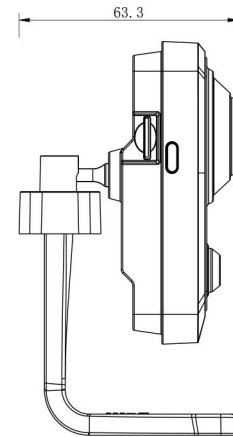

Wi-Fi Mini Cube Network Camera

Structure Diagrams