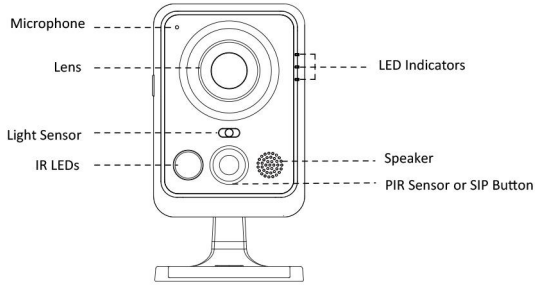

Wi-Fi Mini Cube Network Camera

Structure Diagrams

Units: mm