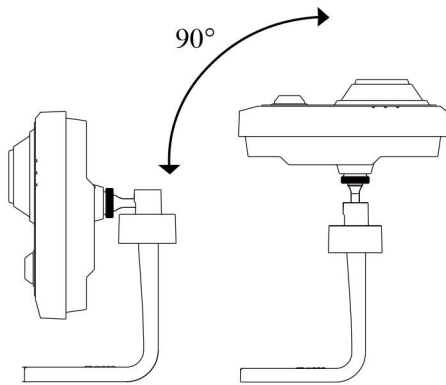

Wi-Fi Mini Cube Network Camera

Structure Diagrams

Units: mm