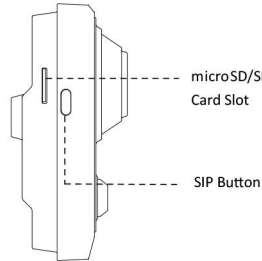

Wi-Fi Mini Cube Network Camera

Structure Diagrams