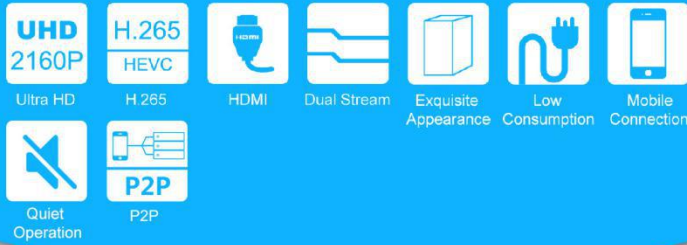

4K H.265 Mini NVR 1000 Series

MS-N1009-UT/
MS-N1009-UNT

DATASHEET

KEY FEATURES

- ▶ **Powerful Decoding Capacity** (Maximum supporting 8*1080P or 9*720P network cameras viewing at the same time.)
- ▶ **1*3.5" HDD or 2*2.5" HDD** (Up to 10TB or 4TB total hard disk storage.)
- ▶ **Exquisite Structure & Easy Installation** (Mini size, exquisite design and easy to install.)
- ▶ **Revolutionary Thermal Design** (The aluminum casing serves as a heat sink and the ventilation holes on rear and bottom panels maximize airflow and carry the heat easily.)

H.265+H.264

Smartly figure out and switch between H.264 and H.265 automatically. It will extend the days to save recording file with H.265 than with other compressions.

4K Ultra HD

Milesight 4K Mini NVR is a patent design 9-CH NVR which can work with all ONVIF-compliant IP cameras, supporting dual stream, and up to 4K definition.

Silent & Noise-free

Thanks to the outstanding power efficiency and fanless design, the Mini NVR operates quietly, delivering ultra-low system noise.

Ultra-mini Size

With dimensions of only 80mm x 80mm x 120mm, MS-N1009-UT features compact and discreet design which provides the easier and simpler way to keep your home and business safe.