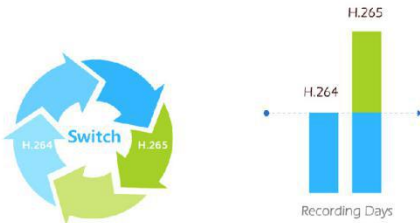

4K H.265 Mini NVR 1000 Series

MS-N1009-UT/
MS-N1009-UNT

DATASHEET

KEY FEATURES

- ▶ **Powerful Decoding Capacity** (Maximum supporting 8*1080P or 9*720P network cameras viewing at the same time.)
- ▶ **1*3.5" HDD or 2*2.5" HDD** (Up to 10TB or 4TB total hard disk storage.)
- ▶ **Exquisite Structure & Easy Installation** (Mini size, exquisite design and easy to install.)
- ▶ **Revolutionary Thermal Design** (The aluminum casing serves as a heat sink and the ventilation holes on rear and bottom panels maximize airflow and carry the heat easily.)

H.265+H.264

Smartly figure out and switch between H.264 and H.265 automatically. It will extend the days to save recording file with H.265 than with other compressions.

4K Ultra HD

Milesight 4K Mini NVR is a patent design 9-CH NVR which can work with all ONVIF-compliant IP cameras, supporting dual stream, and up to 4K definition.

Silent & Noise-free

Thanks to the outstanding power efficiency and fanless design, the Mini NVR operates quietly, delivering ultra-low system noise.

Ultra-mini Size

With dimensions of only 80mm x 80mm x 120mm, MS-N1009-UT features compact and discreet design which provides the easier and simpler way to keep your home and business safe.