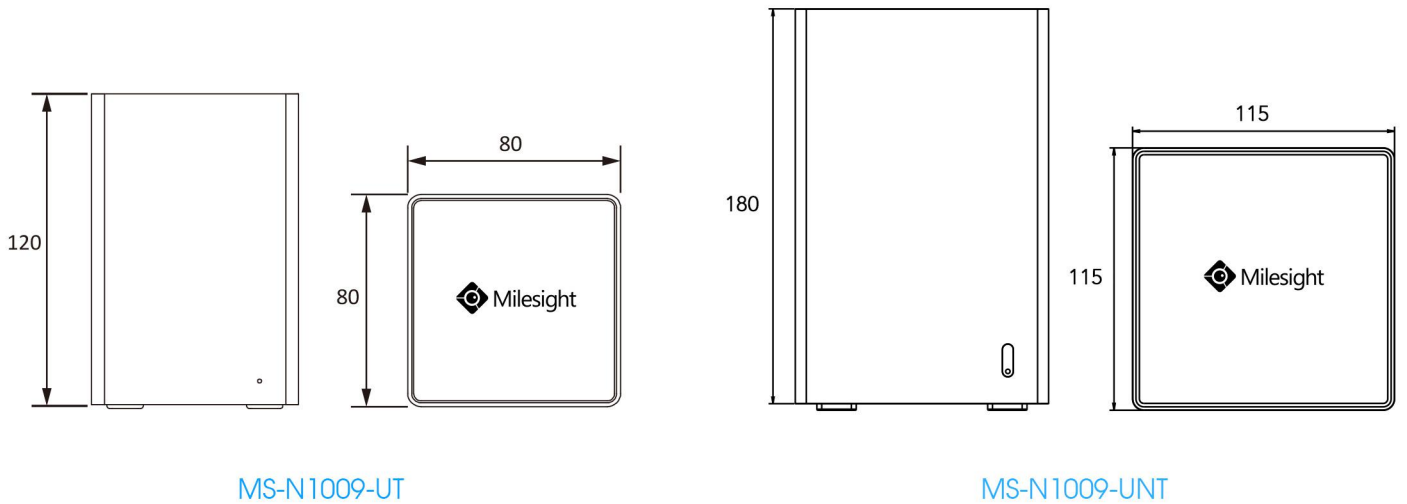

Silent & Noise-free

Thanks to the outstanding power efficiency and fanless design, the Mini NVR operates quietly, delivering ultra-low system noise.

Ultra-mini Size

With dimensions of only 80mm x 80mm x 120mm, MS-N1009-UT features compact and discreet design which provides the easier and simpler way to keep your home and business safe.

Model		MS-N1009-UT	MS-N1009-UNT
Video/Audio Input	Network Video Input	9-CH	
	Bandwidth	Incoming 90Mbps	Outgoing 90Mbps
Video/Audio Output	HDMI Output	1-CH, Resolution: 3840x2160/30Hz, 1920x1080/60Hz, 1920x1080/50Hz, 1280x1024/60Hz, 1280x720/60Hz, 1024x768/60Hz HDMI Supports Audio Output	
	Dual Stream	Support	
	Recording Resolution	8MP/6MP/5MP/4MP/3MP/1080P/UXGA/720P/D1/VGA/CIF/QCIF	
	Synchronous Playback	2*(30fps @8MP), 2*(30fps @6MP), 3*(20fps @5MP), 4*(20fps @4MP), 5*(30fps @3MP), 8*(30fps @1080P), 9*(30fps @720P)	
Video/Audio Compression	Video Compression	H.265(HEVC)/H.264	
	Audio Compression	G.711/AAC	
	Sample Rate	8KHz/16KHz	
	Synchronous Recording	9*5MP	
Storage	SATA	2*SATA HDD(2.5")	1*SATA HDD(3.5")
	Capacity	Up to 2TB capacity for each HDD	Up to 10TB capacity for each HDD
Recording Management	Recording	Manual Recording, Timing Recording, Motion Detection Recording	
	Snapshot	Manual Snapshot	
	Playback	Video Playback, Image Playback	
	Backup	Video Backup, Image Backup	
Network	Protocol	IPv4, IPv6, TCP, UDP, RTP, RTSP, RTCP, HTTP, DNS, DDNS, DHCP, NTP, SNTP, SMTP, UPnP	
External Interface	Network Interface	1*RJ45 100M/1000M	
	USB Interface	2*USB 2.0	
General	Keyboard Control	Milesight Keyboard (MS-K02)	
	Power Supply	DC 12V 1.5A	DC 12V 2A
	Consumption	≤6W(Without HDD)	≤5W(Without HDD)
	Working Conditions	Temperature: -10℃~+55℃ Humidity: 10%~90%	
	Dimensions	80mm(W)×80mm(D)×120mm(H)	115mm(W)×115mm(D)×180mm(H)
	Weight	0.85Kg	1.1Kg
	Warranty	3/5 Years	

Interfaces

1. LED Indicator 2. USB 3. HDMI 4. LAN 5. Power 6. Reset 7. Power 8. Ventilation Hole

Structure Diagrams

Units: mm

Naming Convention