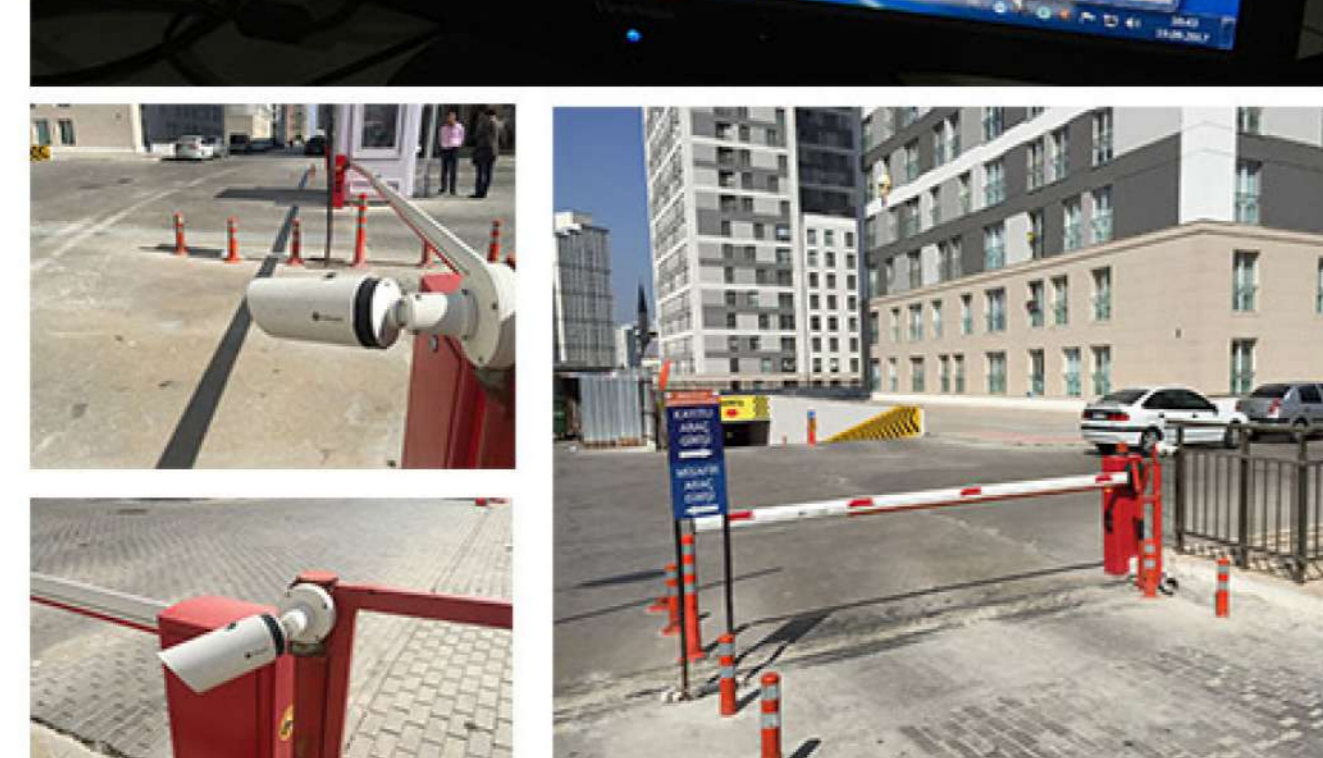

Compatible with the Third Party Software to Realize LPR

License Plate Recognition(LPR) is a technology that uses optical character recognition on images to read vehicle registration plates, which allows to automatically capture the license plate in real time and processed them to produce a textual output for further processing. Compatible with the third party LPR software, the solution could easily recognize the number plate on the image to realize the LPR functionality. So that free-flow of the cars and security of the residential area are guaranteed.

H.265 Mini PoE PTZ Network Camera is now a popular model among all the product for its special features. It's a innovation. And we still could see the starlight premium series with strong low light visibility shines in the market to attract customers.

Result

Milesight Network Camera is now working in the Crystal Residential in Turkey. The H.265 Mini Bullet Network Camera and H.265 Vandal-proof Mini Dome Network Camera provide high detailed color image so that no detail is missed in indoor and outdoor areas. A soul to a man is what Pan,Tilt and Zoom to a PTZ Network Camera. The innovative new model offers the all-round monitoring to cover all the entrance area. So that the security level is improved. All the functional network cameras are well managed by NVR to efficiently running the whole solution.