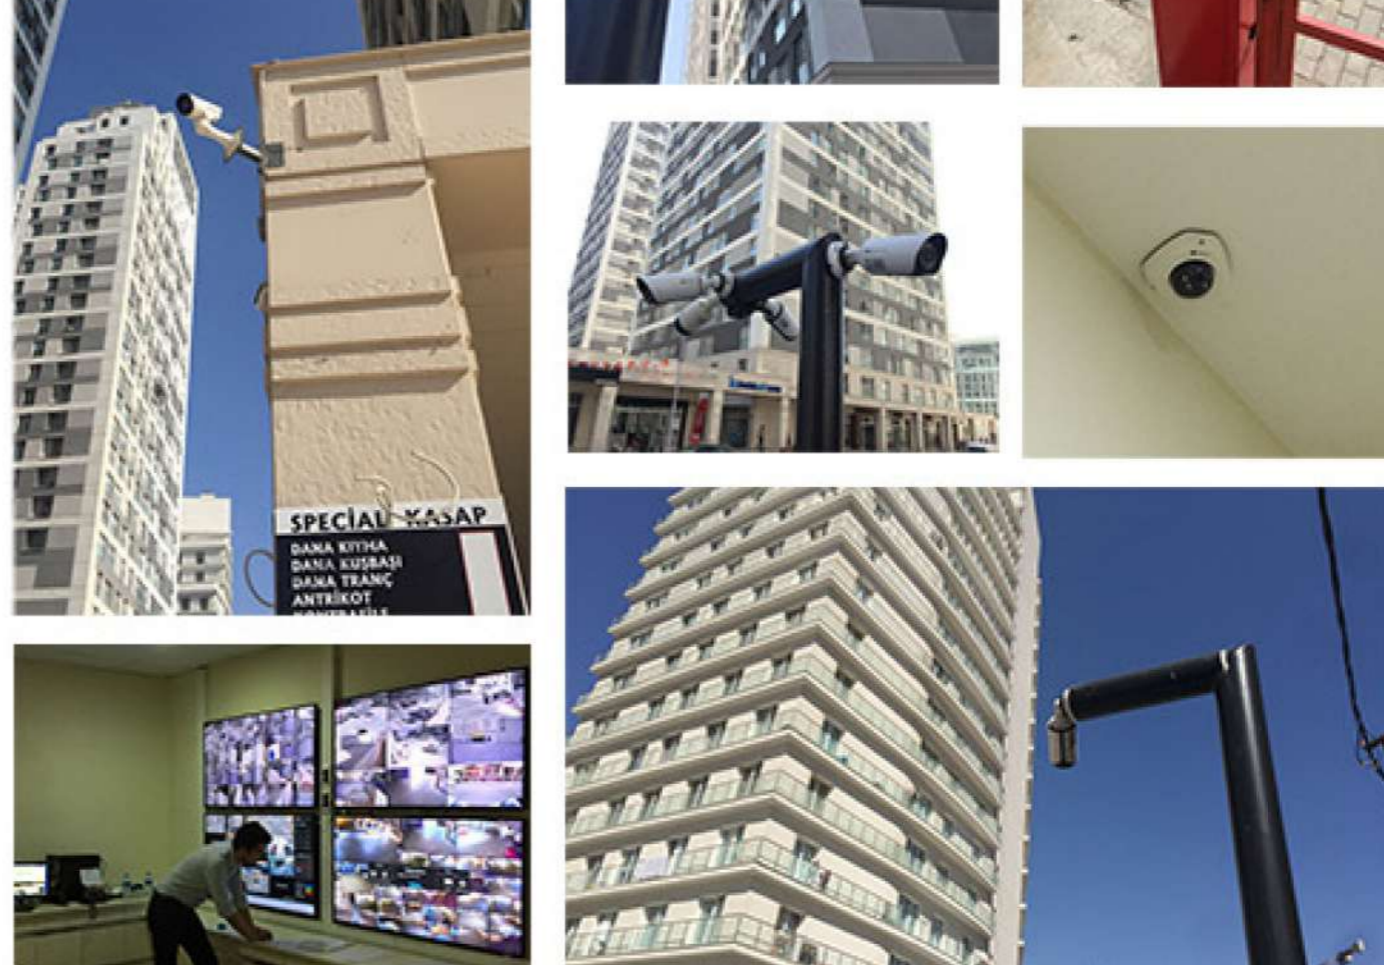

MILESIGHT VIDEO SURVEILLANCE SYSTEM BROUGHT SUPERB SECURITY ENVIRONMENT TO CRYSTAL RESIDENTIAL

Overview

120 pcs of Milesight network cameras and 2 pcs of Milesight NVRs were employed in the Crystal Residential in the Istanbul, Turkey. With large area occupied and large number of households, the residential area's security especially the entrance is of particular importance. Milesight Starlight Premium Series features ultra low light visibility, also the newly released Mini PoE PTZ Bullet Network Camera and H.265 4K NVR efficiently protect the residential.

Background

Located in Istanbul, Turkey, the residential consists of several buildings. With complete infrastructure and high quality living environment, it attracts lots of residents. To create a better living condition through improving the security level, the residential area requires a high quality video surveillance solution with specific features like low light visibility, strong compatibility LPR and PTZ to safeguard it.

PTZ, the Moving Network Camera for All-round Monitoring

Installed in the entrance, the H.265 Mini PoE PTZ Bullet Network Camera with 360° endless pan and 75° tilt provides all-round monitoring. The entrance is an open area where broad field of angle is needed, every corner should be under the control to improve the security level. 12x optical zoom allows the camera to reach farther places. The Pan, Tilt, Zoom functionality together with the special Preset Positions and advanced Smart PTZ Motion Detection flexibly monitor the cars and people getting through the entrance.