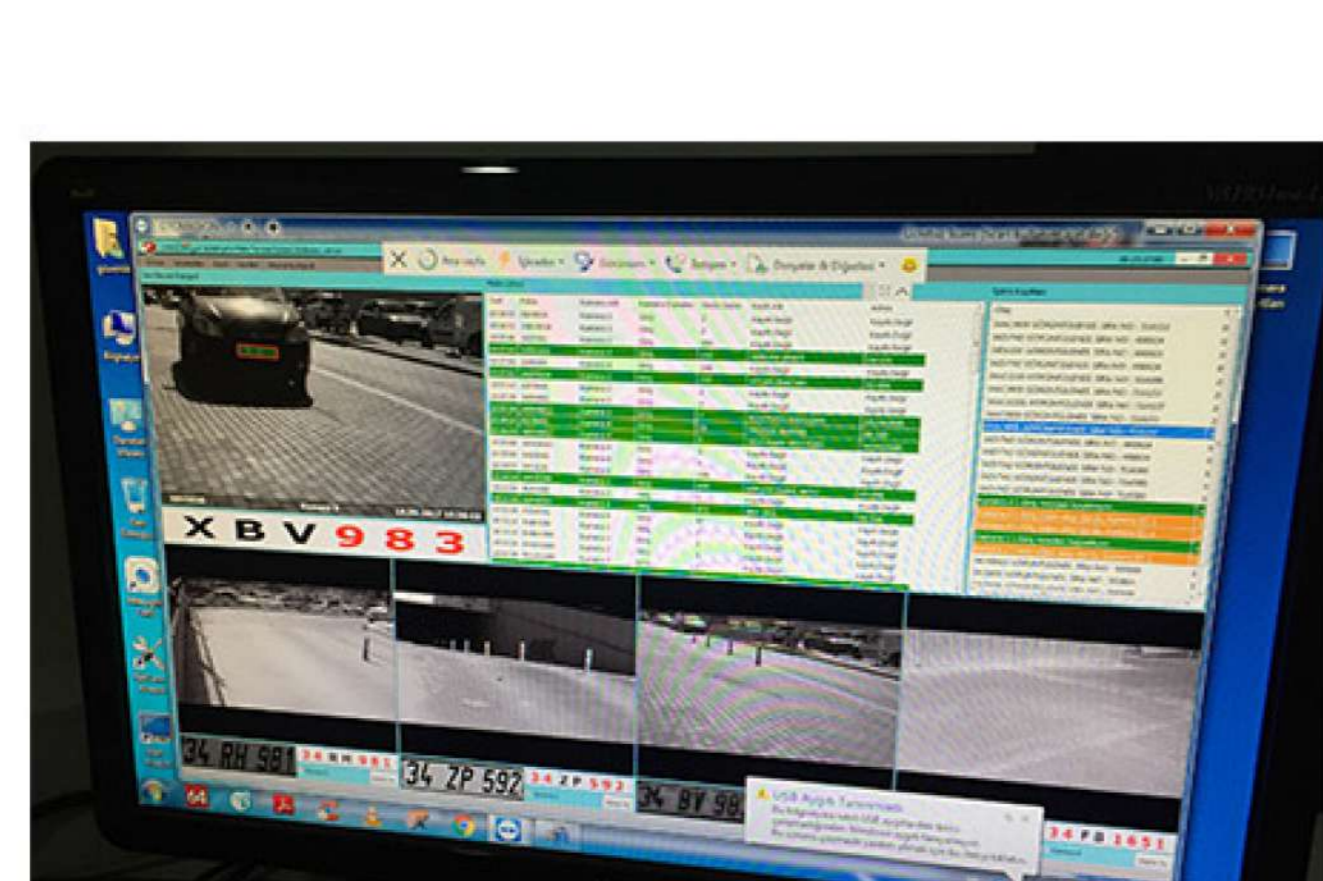

Compatible with the Third Party Software to Realize LPR

License Plate Recognition(LPR) is a technology that uses optical character recognition on images to read vehicle registration plates, which allows to automatically capture the license plate in real time and processed them to produce a textual output for further processing. Compatible with the third party LPR software, the solution could easily recognize the number plate on the image to realize the LPR functionality. So that free-flow of the cars and security of the residential area are guaranteed.

H.265 Mini PoE PTZ Network Camera is now a popular model among all the product for its special features. It's a innovation. And we still could see the starlight premium series with strong low light visibility shines in the market to attract customers.

Result

Milesight Network Camera is now working in the Crystal Residential in Turkey. The H.265 Mini Bullet Network Camera and H.265 Vandal-proof Mini Dome Network Camera provide high detailed color image so that no detail is missed in indoor and outdoor areas. A soul to a man is what Pan,Tilt and Zoom to a PTZ Network Camera. The innovative new model offers the all-round monitoring to cover all the entrance area. So that the security level is improved. All the functional network cameras are well managed by NVR to efficiently running the whole solution.