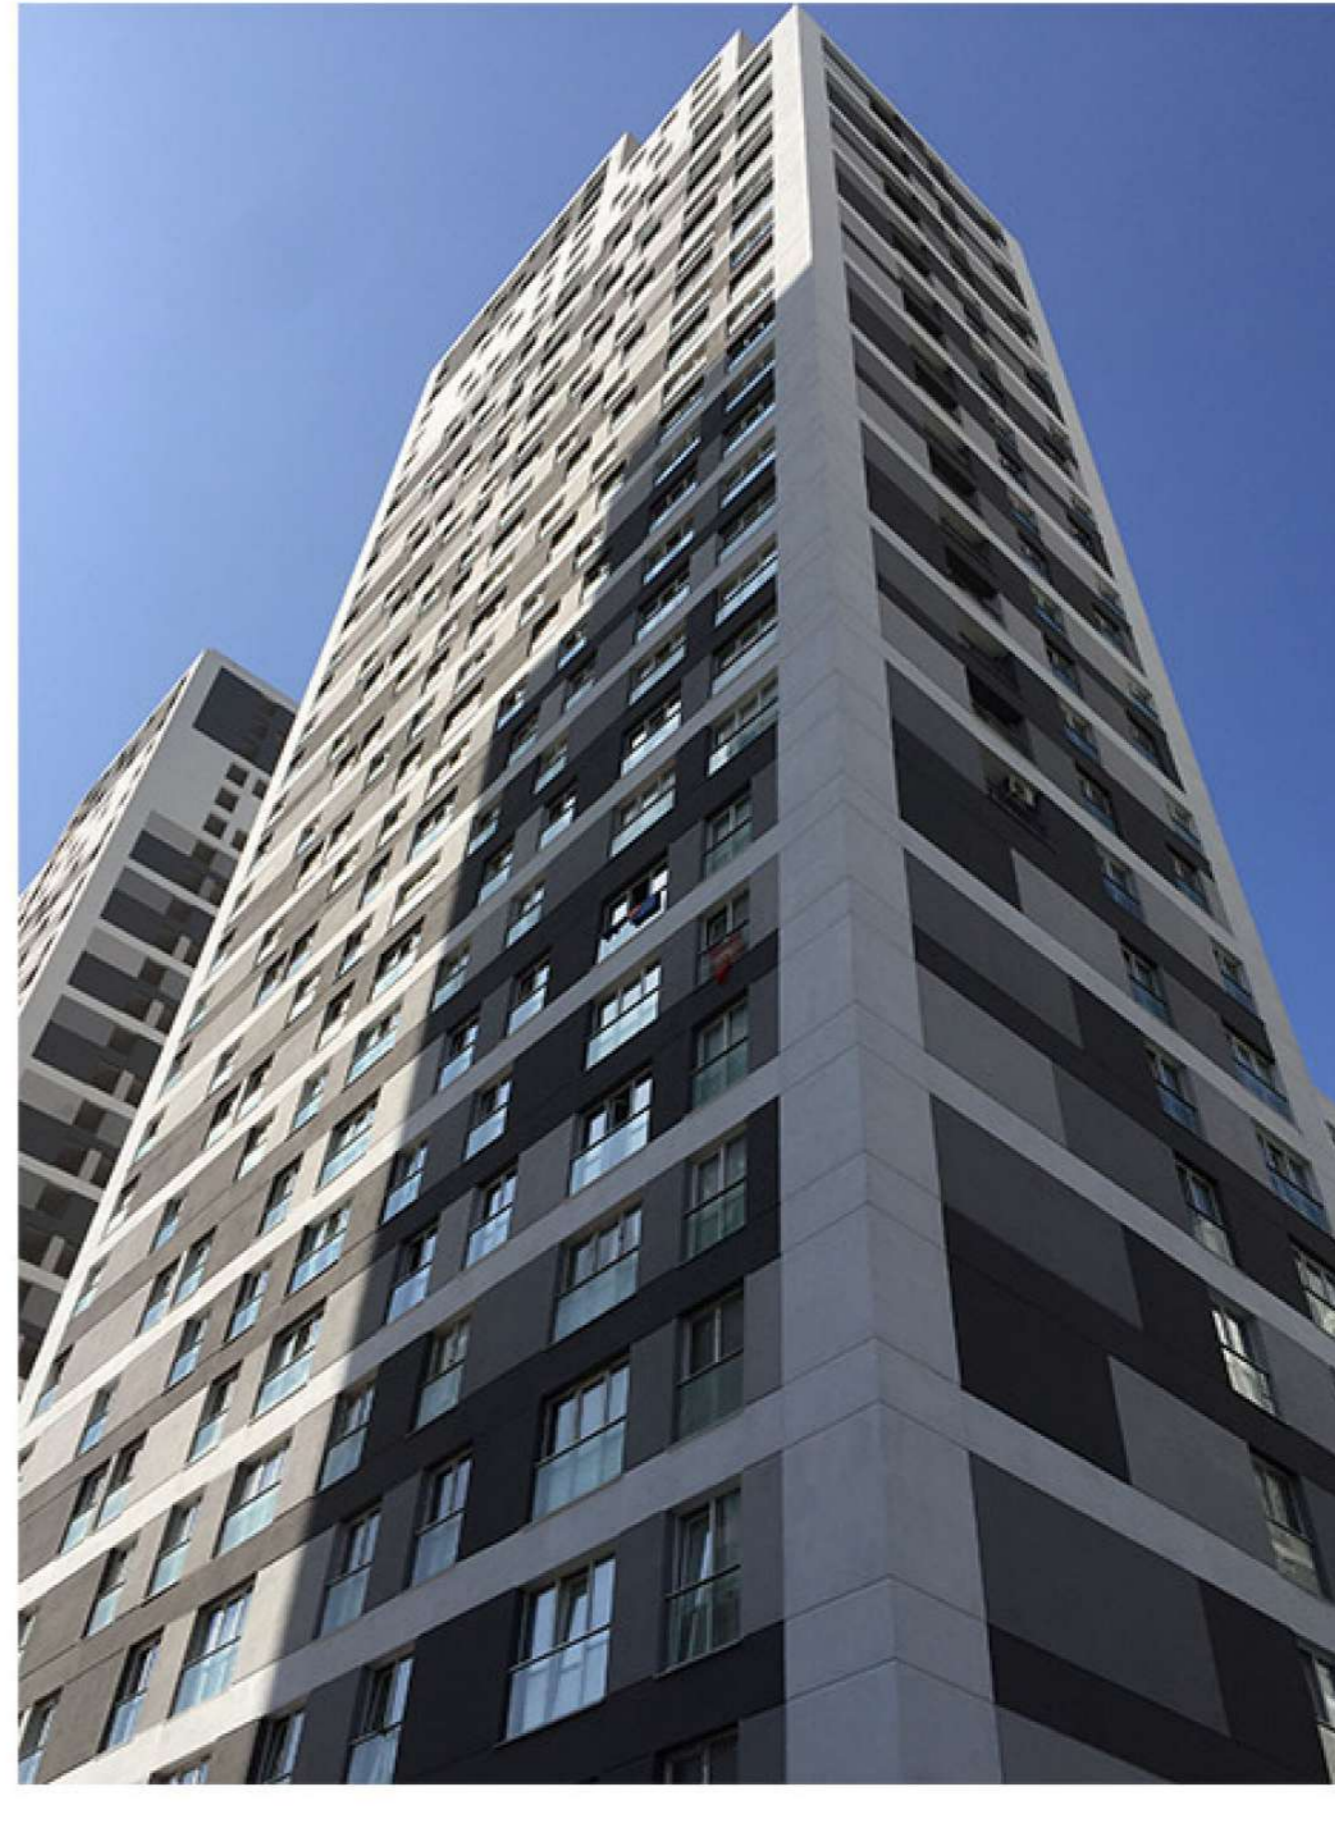

MILESIGHT VIDEO SURVEILLANCE SYSTEM BROUGHT SUPERB SECURITY ENVIRONMENT TO CRYSTAL RESIDENTIAL

Overview

120 pcs of Milesight network cameras and 2 pcs of Milesight NVRs were employed in the Crystal Residential in the Istanbul, Turkey. With large area occupied and large number of households, the residential area's security especially the entrance is of particular importance. Milesight Starlight Premium Series features ultra low light visibility, also the newly released Mini PoE PTZ Bullet Network Camera and H.265 4K NVR efficiently protect the residential.

Background

Located in Istanbul, Turkey, the residential consists of several buildings. With complete infrastructure and high quality living environment, it attracts lots of residents. To create a better living condition through improving the security level, the residential area requires a high quality video surveillance solution with specific features like low light visibility, strong compatibility LPR and PTZ to safeguard it.