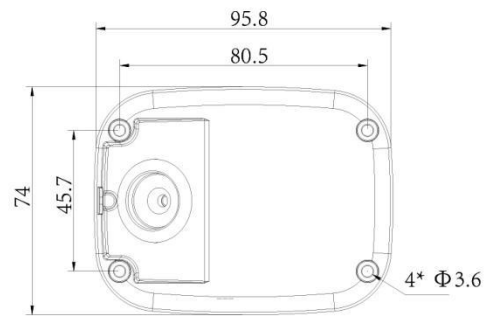

# 180° Panoramic H.265+ Mini Bullet Network Camera

|                |                      |   |
|----------------|----------------------|---|
| <b>System</b>  | Storage              | Support microSD/SDHC/SDXC Card Local Storage, up to 256G  |
|                | Advanced Function    | Heat Map, BLC, HLC, 2D DNR, 3D DNR, Defog, AWB, EIS, IP Address Filtering, AGC, Anti-flicker, Corridor Mode, Deblur, Watermark  |
|                | SIP/VoIP Support     | Yes, Voice & Video-over-IP  |
|                | Event Trigger        | Motion Detection, Network Disconnection, Audio Alarm, etc.  |
|                | Event Action         | FTP Upload, SMTP Upload, SD Card Record, SIP Phone, HTTP Notification, etc.   |
|                | Video Analysis       | Region Entrance, Region Exiting, Advanced Motion Detection, Tamper Detection, Line Crossing, Loitering, Human Detection, People Counting, Object Left, Object Removed |
|                | System Compatibility | ONVIF Profile G & Q & S & T, API  |
| <b>General</b> | Working Temperature  | -40°C~60°C  |
|                | Working Humidity     | 0~90%(Non-condensing)   |
|                | Power Supply         | PoE (802.3af) / DC 12V ± 10%  |
|                | Power Consumption    | 4.1W MAX<br>7.1W MAX (With IR on)   5.3W MAX<br>8.3W MAX (With IR on)   |
|                | Weather Proof        | Up to IP67-rated for Weather-resistant Performance  |
|                | Housing              | Vandal-proof IK10-rated Metal Housing   |
|                | Weight               | 630g  |
|                | Dimensions           | 95.8mmX74mmX158.5mm   |
|                | Warranty             | 3/5 Years   |

# 180° Panoramic H.265+ Mini Bullet Network Camera

## Structure Diagrams

Units: mm

## Accessories Support

A01 Pole Mount

Weight: 720g  
Dimensions: 170\*51.5\*152.6mm

A03 External Corner Bracket

Weight: 900g  
Dimensions: 170\*152.5\*76.3mm

Milesight Technology Co., Ltd. | [www.milesight.com](http://www.milesight.com)