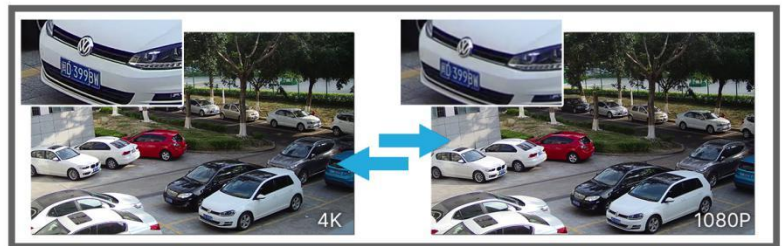

180° Panoramic View

The camera is perfect for whole picture viewing experience. It catches 180° horizontal coverage and 95° vertical coverage, achieving 180° panoramic viewing with only single sensor, which is a revolutionary creation in the bullet model.

Advanced Built-in Microphone

With the built-in microphone which adopts the advanced codec, the camera is able to provide clearer voice. It applies PTFE Membrane to safeguard the built-in microphone, ensuring IP67-rated weather proof capability for reliable performance.