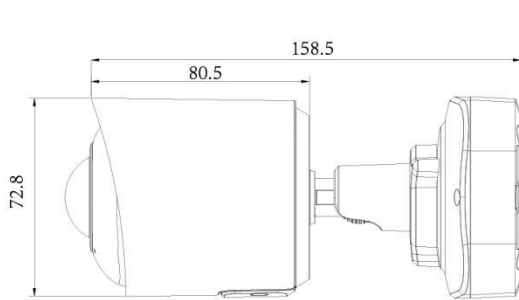

# 180° Panoramic H.265+ Mini Bullet Network Camera

|                |                      |   |
|----------------|----------------------|---|
| <b>System</b>  | Storage              | Support microSD/SDHC/SDXC Card Local Storage, up to 256G  |
|                | Advanced Function    | Heat Map, BLC, HLC, 2D DNR, 3D DNR, Defog, AWB, EIS, IP Address Filtering, AGC, Anti-flicker, Corridor Mode, Deblur, Watermark  |
|                | SIP/VoIP Support     | Yes, Voice & Video-over-IP  |
|                | Event Trigger        | Motion Detection, Network Disconnection, Audio Alarm, etc.  |
|                | Event Action         | FTP Upload, SMTP Upload, SD Card Record, SIP Phone, HTTP Notification, etc.   |
|                | Video Analysis       | Region Entrance, Region Exiting, Advanced Motion Detection, Tamper Detection, Line Crossing, Loitering, Human Detection, People Counting, Object Left, Object Removed |
|                | System Compatibility | ONVIF Profile G & Q & S & T, API  |
| <b>General</b> | Working Temperature  | -40°C~60°C  |
|                | Working Humidity     | 0~90%(Non-condensing)   |
|                | Power Supply         | PoE (802.3af) / DC 12V ± 10%  |
|                | Power Consumption    | 4.1W MAX<br>7.1W MAX (With IR on)   5.3W MAX<br>8.3W MAX (With IR on)   |
|                | Weather Proof        | Up to IP67-rated for Weather-resistant Performance  |
|                | Housing              | Vandal-proof IK10-rated Metal Housing   |
|                | Weight               | 630g  |
|                | Dimensions           | 95.8mmX74mmX158.5mm   |
|                | Warranty             | 3/5 Years   |

# 180° Panoramic H.265+ Mini Bullet Network Camera

## Structure Diagrams

Units: mm

## Accessories Support

A01 Pole Mount

Weight: 720g  
Dimensions: 170\*51.5\*152.6mm

A03 External Corner Bracket

Weight: 900g  
Dimensions: 170\*152.5\*76.3mm

Milesight Technology Co., Ltd. | [www.milesight.com](http://www.milesight.com)