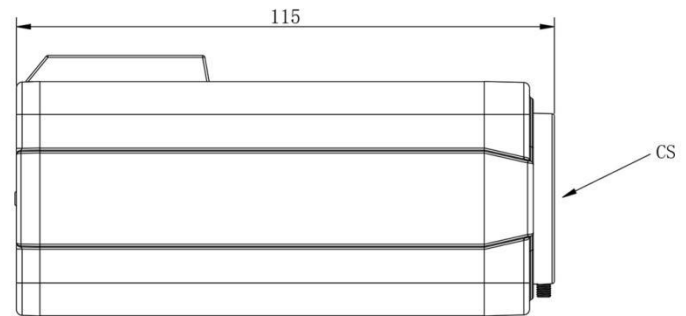

H.265+ ABF Pro Box Network Camera

Structure Diagrams

Units: mm

Accessories Support

A51 Protective Housing

Weight: 1988g

Dimensions: 380*150*H mm(H is adjustable)

Milesight Technology Co.,Ltd. | www.milesight.com