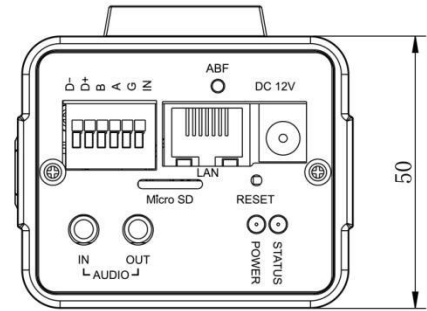

H.265+ ABF Pro Box Network Camera

System	Storage	Support microSD/SDHC/SDXC Card Local Storage, up to 256G	
	Advanced Function	BLC, HLC, 2D DNR, 3D DNR, Defog, AWB, EIS, IP Address Filtering, AGC, Anti-flicker, Corridor Mode, Deblur, Watermark	
	SIP/VoIP Support	Yes, Voice & Video-over-IP	
	Event Trigger	Motion Detection, Network Disconnection, Audio Alarm, External Input, etc.	
	Event Action	FTP Upload, SMTP Upload, SD Card Record, External Output, SIP Phone, HTTP Notification, etc.	
	Video Analysis	Region Entrance, Region Exiting, Advanced Motion Detection, Tamper Detection, Line Crossing, Loitering, Human Detection, People Counting, Object Left, Object Removed	
	System Compatibility	ONVIF Profile G & Q & S & T, API	
General	Working Temperature	-40°C~60°C	
	Working Humidity	0~90%(Non-condensing)	
	Power Supply	PoE (802.3af) / DC 12V±10%	
	Power Consumption	2.5W MAX	8.7W MAX
	Weight	407g	
	Dimensions	115mmX62mmX50mm	
	Warranty	3/5 Years	

H.265+ ABF Pro Box Network Camera

Structure Diagrams

Units: mm

Accessories Support

A51 Protective Housing

Weight: 1988g

Dimensions: 380*150*H mm(H is adjustable)

Milesight Technology Co.,Ltd. | www.milesight.com