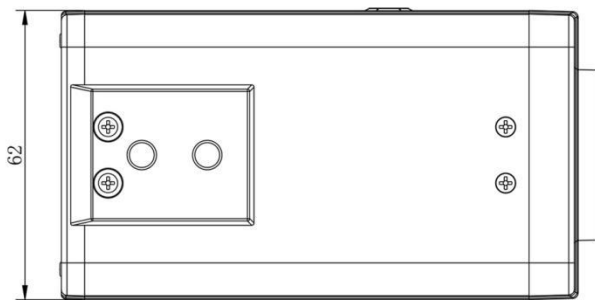

H.265+ ABF Pro Box Network Camera

Structure Diagrams

Units: mm

Accessories Support

A51 Protective Housing

Weight: 1988g

Dimensions: 380*150*H mm(H is adjustable)

Milesight Technology Co.,Ltd. | www.milesight.com