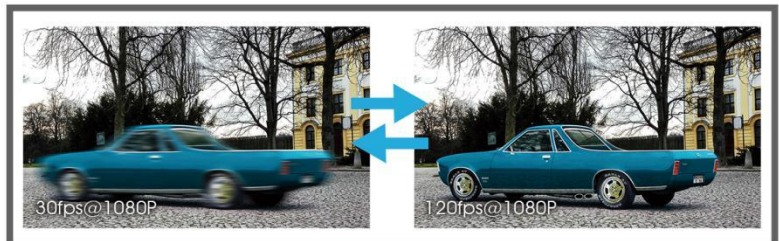

Various Zoom Lens Supported

The Pro Box Camera allows the user to choose different zoom lens and the various lens can provide new perspectives, which perfectly caters to the needs for flexible surveillance.