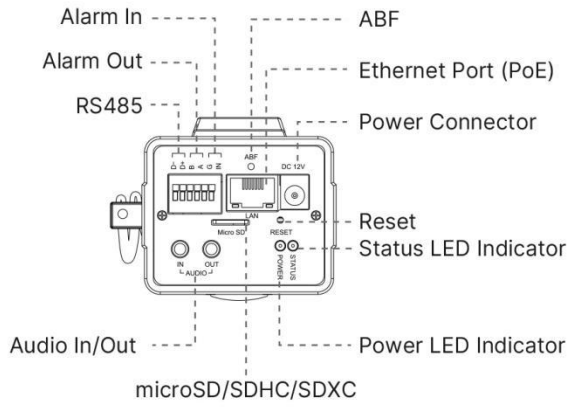

H.265+ ABF Pro Box Network Camera

Structure Diagrams

Units: mm

Accessories Support

A51 Protective Housing

Weight: 1988g

Dimensions: 380*150*H mm(H is adjustable)

Milesight Technology Co.,Ltd. | www.milesight.com

Contact Us: sales@milesight.com support@milesight.com

Add: 220 NE 51st Street, Oakland Park, Florida 33334, USA
Tel: +1-800-561-0485

Add: 925, Anyang SK V1 Center, LS-ro 116beon-gil, Dongan-gu, Anyang-si, Korea
Tel: +82-31-990-7732

Add: No.23 Wanghai Road, 2nd Software Park, Xiamen, China
Tel: +86-592-5922772