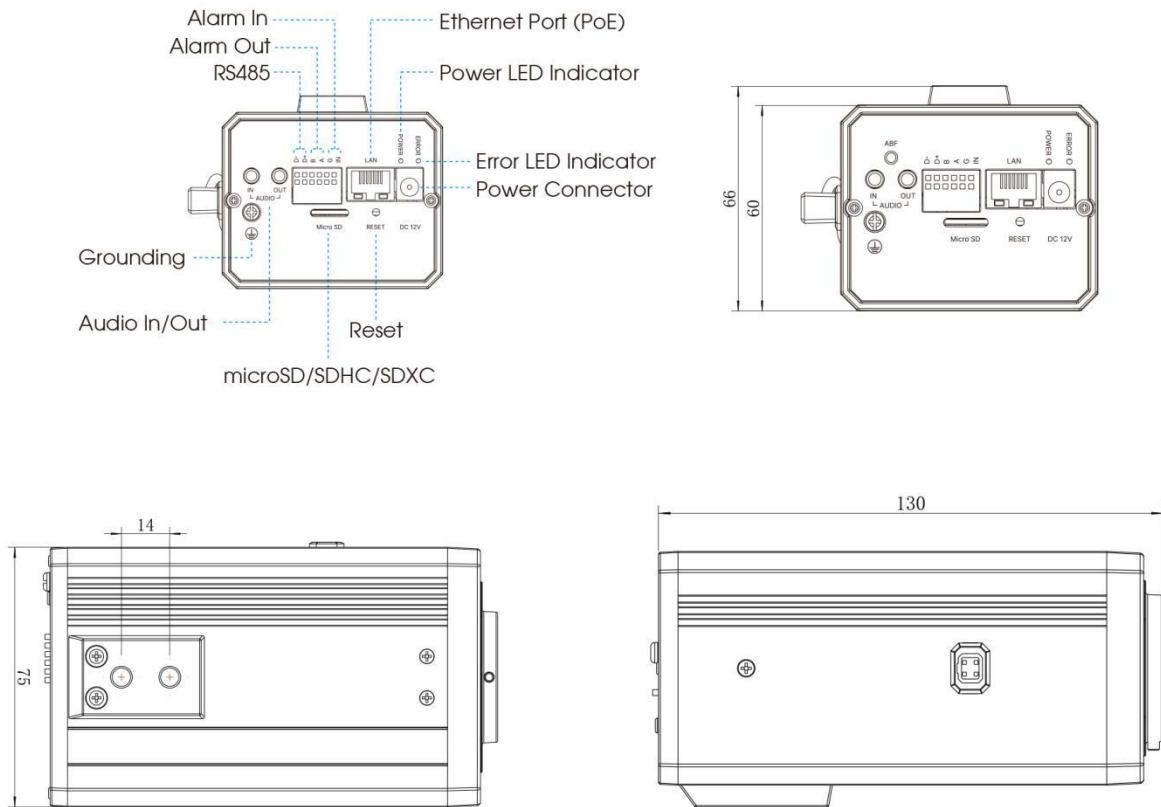

Structure Diagrams

Units: mm

Accessories Support

A51 Protective Housing

Weight: 1988g

Dimensions: 380*150*H mm (H is adjustable)