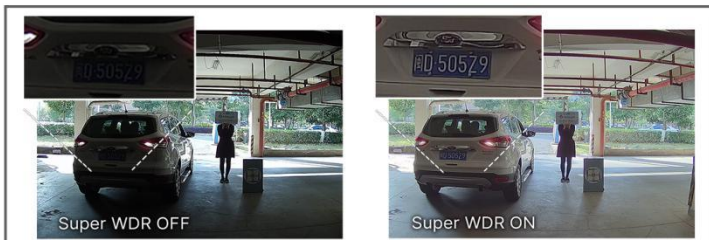

120dB Super WDR

Sensor-based WDR technology allows the camera to record greater scene details with true color reproduction even under the extreme back light and high contrast conditions. The ratio that the brightest light signal values divided by the darkest light signal values is up to 120dB.