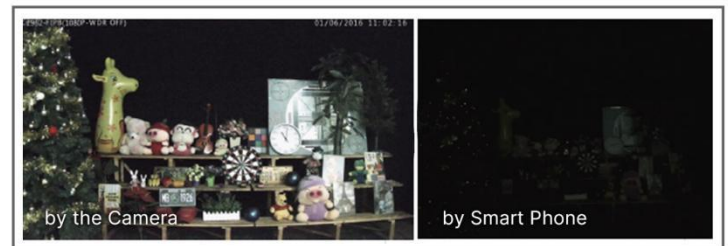

0.002Lux Ultra Low-light

The starlight camera is able to deliver high detailed color images even in low light environment reaching 0.002Lux(Color) or 0Lux(B/W), and near infrared light environments without any supplementary lighting.