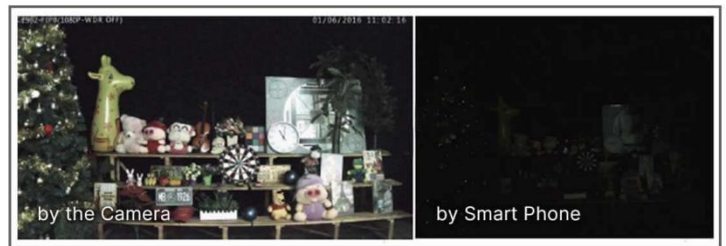

0.005Lux Ultra Low-light

The starlight camera is able to deliver high detailed color images even in low light environment reaching 0.005Lux(Color) or 0Lux(B/W), and near infrared light environments without any supplementary lighting.