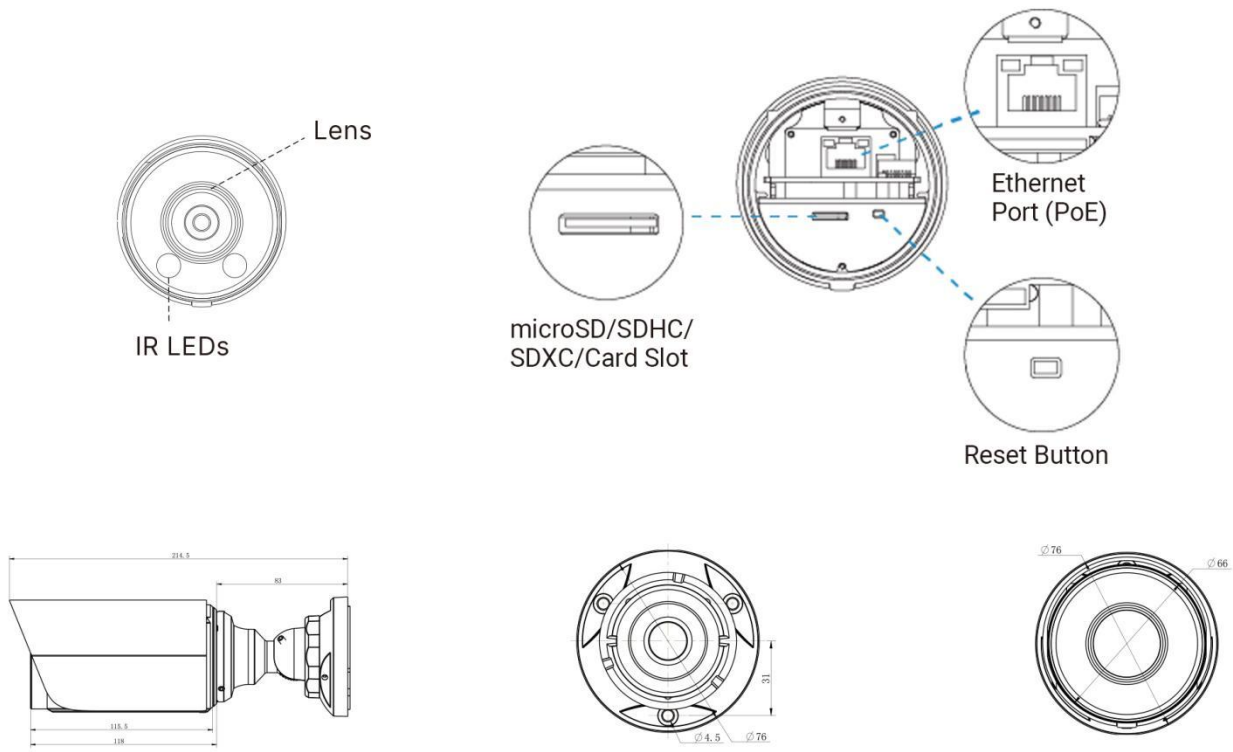

AI Weather-proof Mini Bullet Network Camera

Structure Diagrams

Units: mm

Accessories Support

A01 Pole Mount

Weight: 720g
Dimensions: 170*51.5*152.6mm

Weight: 900g
Dimensions: 170*152.5*76.3mm

A63 Junction Box

Weight: 620g
Dimensions: 134*126*40mm

Milesight Technology | www.milesight.com
Contact Us: sales@milesight.com | support@milesight.com

Add: 220 NE 51st Street, Oakland
Park, Florida 33334, USA
Tel: +1-800-561-0485

Add: 925, Anyang SK V1 Center, LS-ro
116beon-gil, Dongan-gu, Anvng-si, Korea
Tel: +82-31-990-7732

Add: Building C09, Software Park
Phase III, Xiamen 361024, Fujian, China
Tel: +86-592-5922772