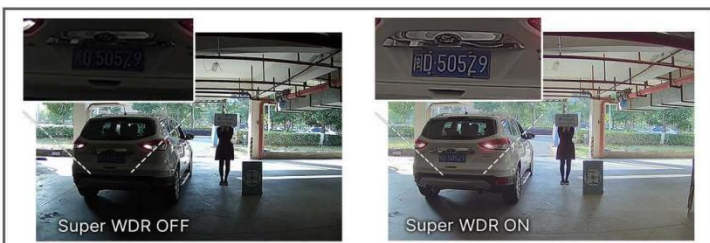

120dB Super WDR

Sensor-based WDR technology allows the camera to record greater scene details with true color reproduction even under the extreme back light and high contrast conditions. The ratio that the brightest light signal values divided by the darkest light signal values is up to 120dB.