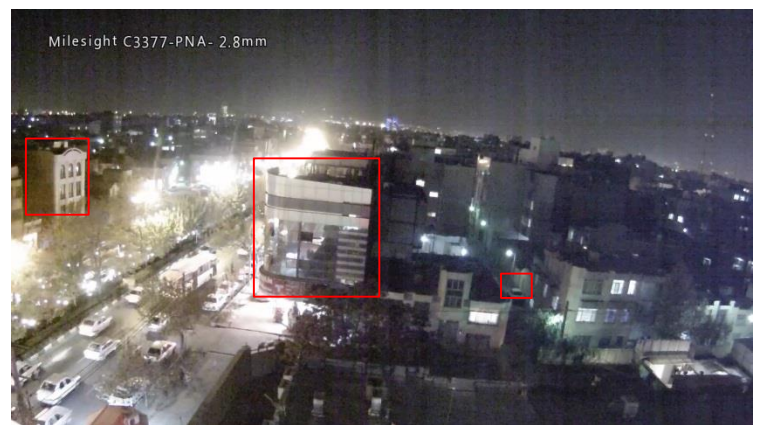

Milesight C2973-PB 2.8mm

Milesight C3377-PNA 2.8mm

Figure 1: Outdoor scene image comparison of Milesight MS-C2973-PB and MS-C3377-PNA with IR on.

Milesight C2973-PB 2.8mm

Milesight C3377-PNA 2.8mm

Figure 2: Outdoor scene image comparison of Milesight MS-C2973-PB and MS-C3377-PNA with IR off.