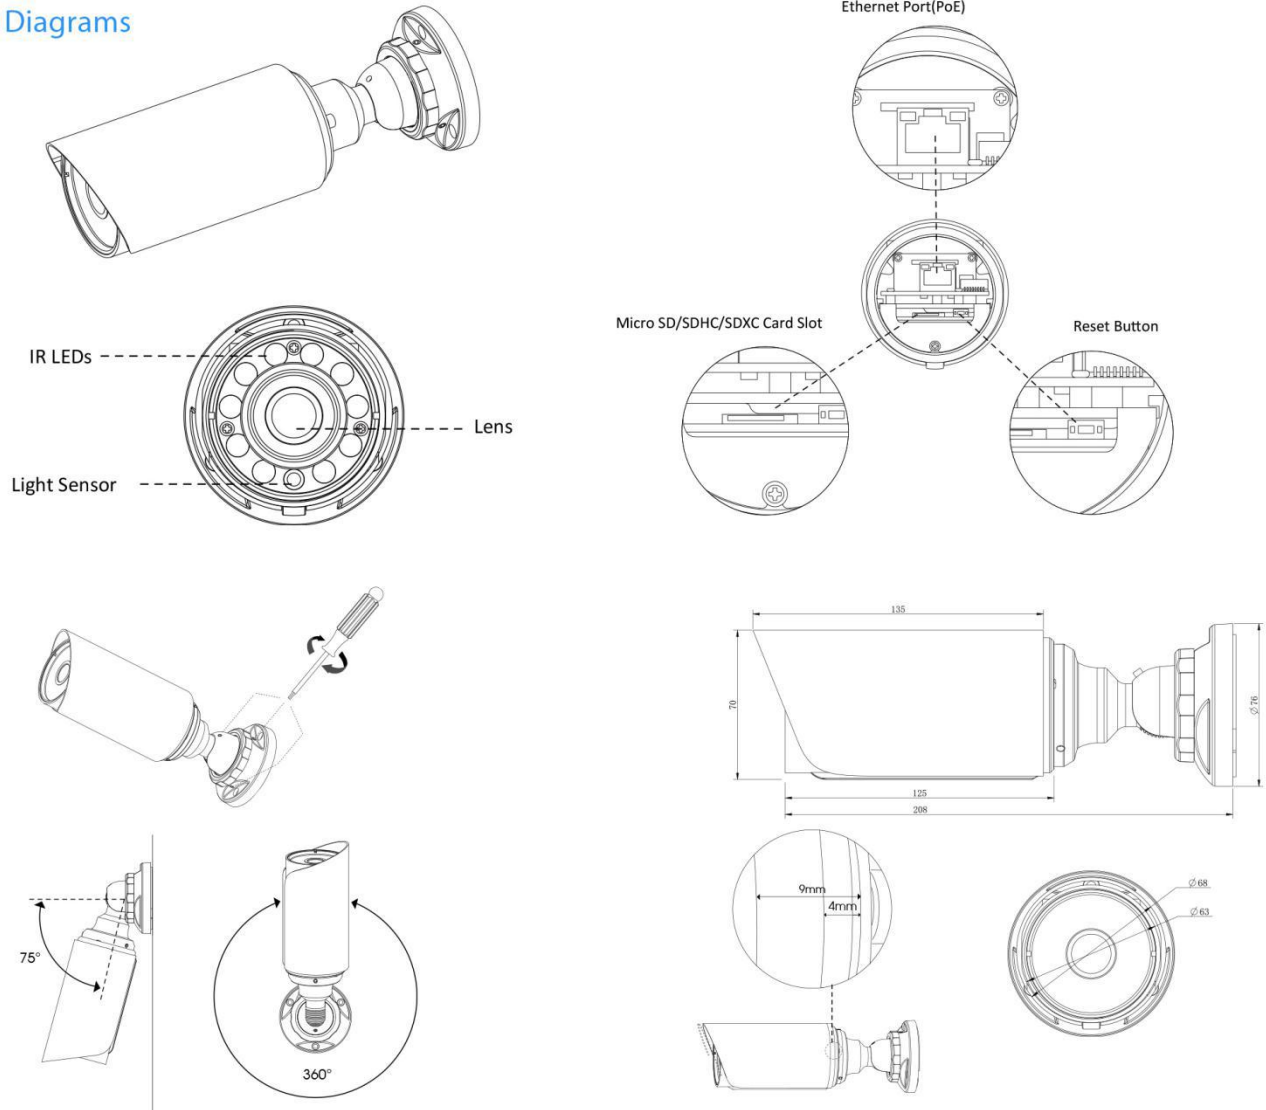

Easily Adjustable 3-Axis Bracket

The Mini Bullet Network Camera is easy to install on a wall or ceiling. It features 3-axis bracket which provides a robust mounting platform for tidy installation and camera angle adjustments on a 3-axis plane.

V7.04

H.265 Mini Bullet Network Camera

Structure Diagrams

Units: mm

Accessories Support

A01 Pole mount with stainless steel straps

Weight: 720g
Dimensions: 170*51.5*152.6mm

A02 Corner bracket

Weight: 540g
Dimensions: 170*23.2*205.3mm

A03 Corner bracket

Weight: 900g
Dimensions: 170*152.6*76.3mm

Naming Convention

Milesight Technology Co.,Ltd. | www.milesight.com

MILESIGHT CHINA
Add: No.23 Wanghai Road, 2nd Software Park, Xiamen, China
Tel: +86-592-5922772 Mail: sales@milesight.com