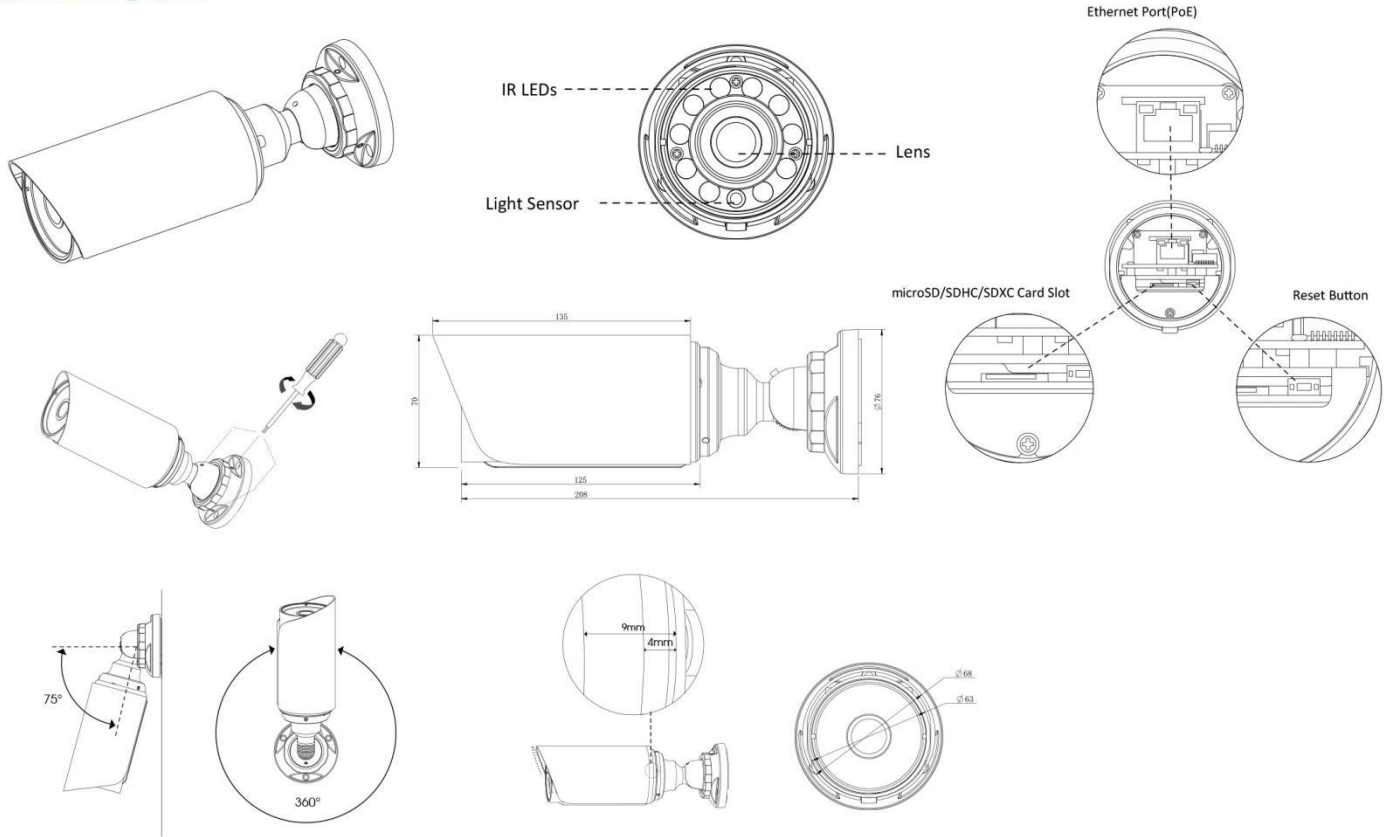

Easily Adjustable 3-Axis Bracket

The Mini Bullet Network Camera is easy to install on a wall or ceiling. It features 3-axis bracket which provides a robust mounting platform for tidy installation and camera angle adjustments on a 3-axis plane.

V7.09

H.265 Mini Bullet Network Camera

Structure Diagrams

Units: mm

Accessories Support

A01 Pole mount with stainless steel straps
Weight: 720g
Dimensions: 170*51.5*152.6mm

A01-N Pole mount with stainless steel straps
Weight: 730g
Dimensions: 170*51.5*152.6mm

A02 Corner bracket
Weight: 540g
Dimensions: 170*23.2*205.3mm

A03 Corner bracket
Weight: 900g
Dimensions: 170*152.6*76.3mm

A63 Junction Box
Weight: 620g
Dimensions: 134*127*40mm

Naming Convention

Milesight Technology Co.,Ltd. | www.milesight.com