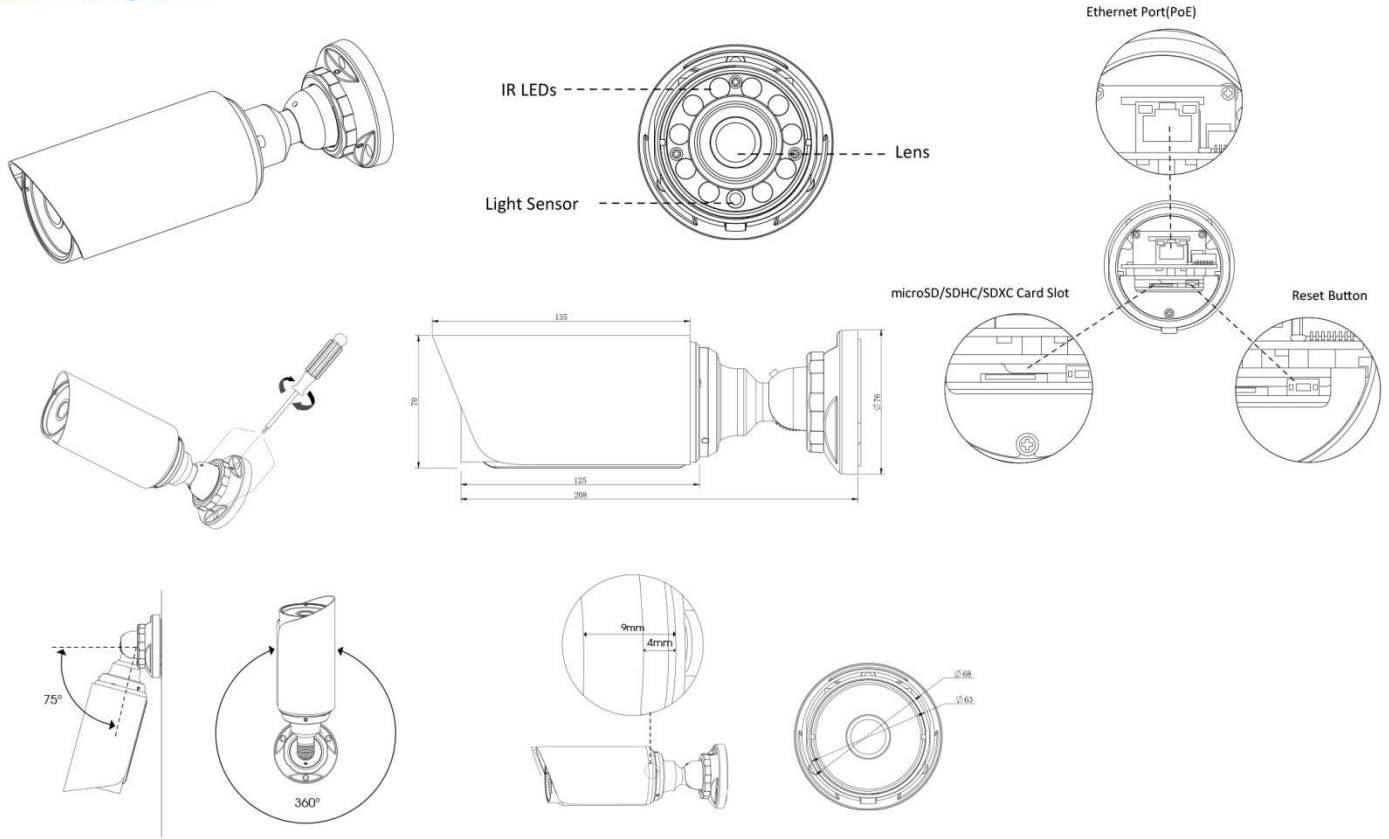

H.265 Mini Bullet Network Camera

Structure Diagrams

Units: mm

Accessories Support

A01 Pole mount with stainless steel straps
Weight: 720g
Dimensions: 170*51.5*152.6mm

A01-N Pole mount with stainless steel straps
Weight: 730g
Dimensions: 170*51.5*152.6mm

A02 Corner bracket
Weight: 540g
Dimensions: 170*23.2*205.3mm

A03 Corner bracket
Weight: 900g
Dimensions: 170*152.6*76.3mm

A63 Junction Box
Weight: 620g
Dimensions: 134*127*40mm