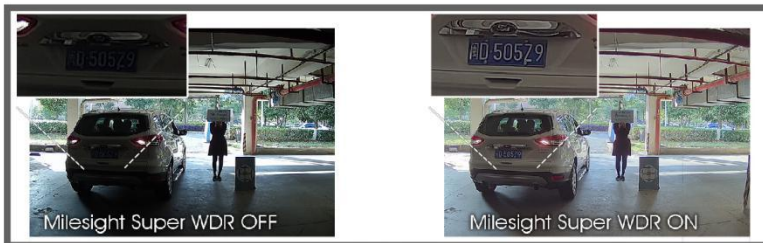

2/3/4/5 Megapixel H.265 Mini Bullet Network Camera

IP67

MS-C2963-PB/MS-C3763-PB/
MS-C4463-PB/MS-C5363-PB

DATASHEET

KEY FEATURES

- ▶ H. 265 (50% reduction in bandwidth, storage and bit rate compared with H.264.)
- ▶ Powerful IR LEDs (Equipped with 3rd generation dot matrix IR LEDs, guaranteeing excellent image quality, long lifespan and energy efficiency.)
- ▶ Advanced Functions (Boasting to support various advanced functions such as HLC, Defog, ROI.)
- ▶ 128G (Supporting ultra-large external microSD/SDHC/SDXC card storage up to 128G.)

0.002Lux Ultra Low-light

The starlight camera is able to deliver high detailed color images even in low light environment reaching 0.002Lux(Color) or 0Lux(B/W), and near infrared light environments without any supplementary lighting.

140dB Super WDR

Milesight's sensor-based WDR technology allows the camera to record greater scene details with true color reproduction even under the extreme back light and high contrast conditions. The ratio that the brightest light signal values divided by the darkest light signal values is up to 140dB.