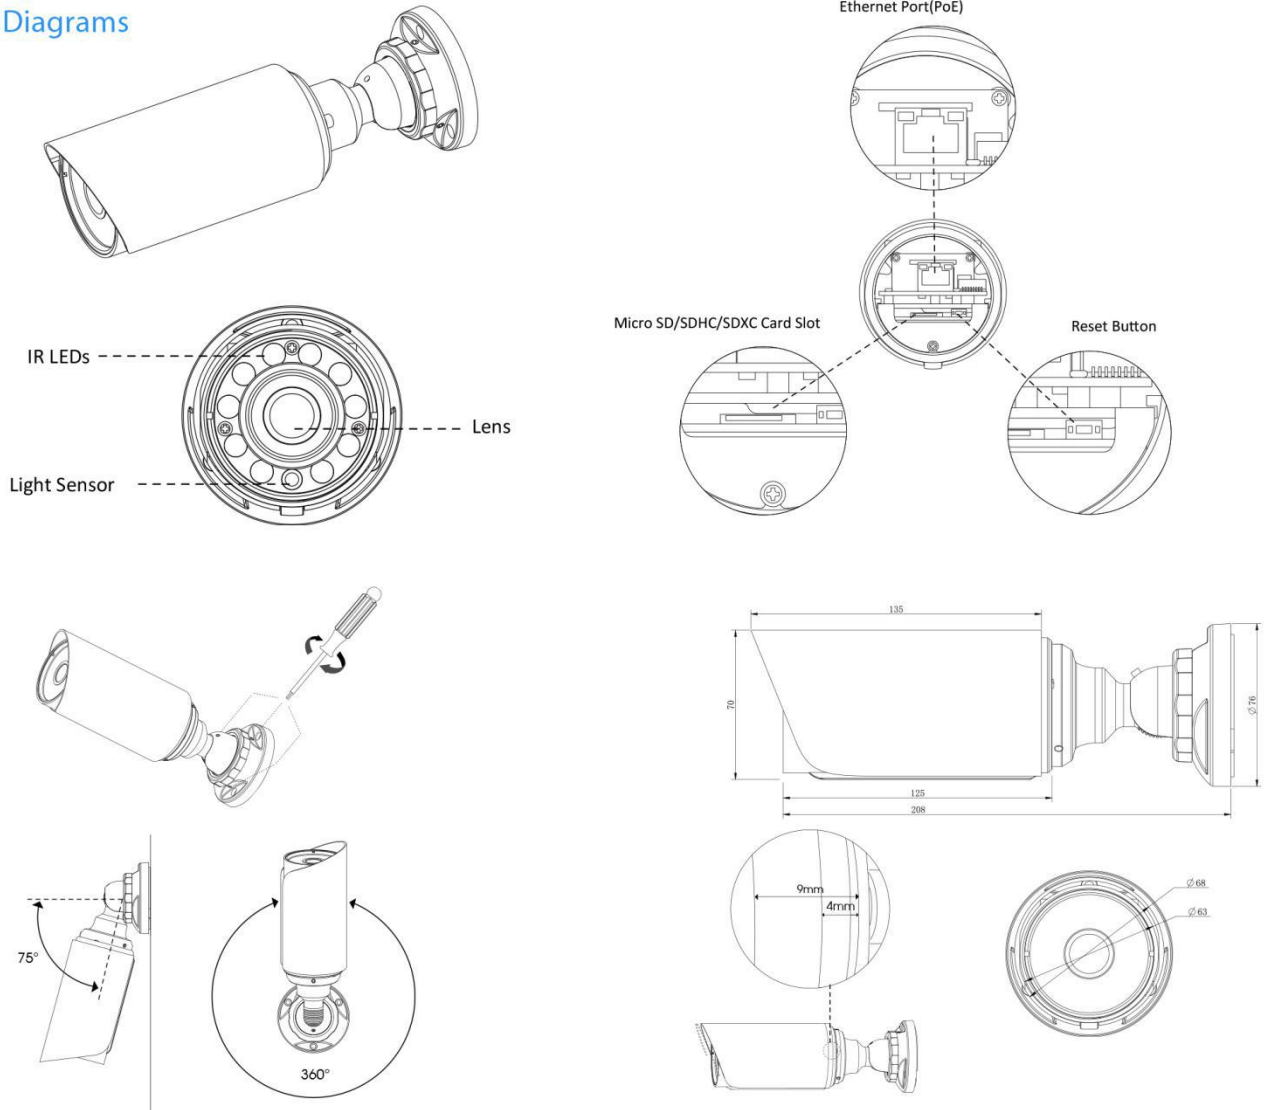

Easily Adjustable 3-Axis Bracket

The Mini Bullet Network Camera is easy to install on a wall or ceiling. It features 3-axis bracket which provides a robust mounting platform for tidy installation and camera angle adjustments on a 3-axis plane.

H.265 Mini Bullet Network Camera

Structure Diagrams

Units: mm

Accessories Support

A01 Pole mount with stainless steel straps
Weight: 720g
Dimensions: 170*51.5*152.6mm

A02 Corner bracket
Weight: 540g
Dimensions: 170*23.2*205.3mm

A03 Corner bracket
Weight: 900g
Dimensions: 170*152.6*76.3mm

Naming Convention

Milesight Technology Co.,Ltd. | www.milesight.com

MILESIGHT CHINA
Add: No.23 Wanghai Road, 2nd Software Park, Xiamen, China
Tel: +86-592-5922772 Mail: sales@milesight.com