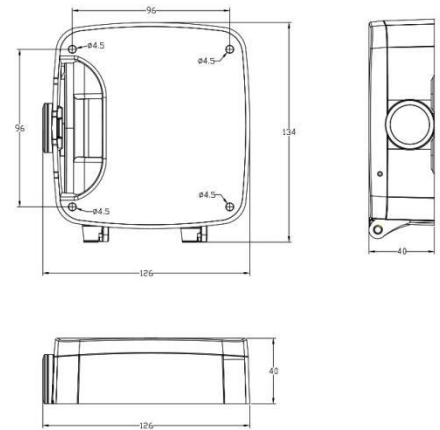

V7.06

H.265 Remote Focus&Zoom Pro Bullet Network Camera

Structure Diagrams

Units: mm

Accessories Support

A01 Pole mount with stainless steel straps

Weight: 720g
Dimensions: 170*51.5*152.6mm

A02 Corner bracket

Weight: 540g
Dimensions: 170*23.2*205.3mm

A03 Corner bracket

Weight: 900g
Dimensions: 170*152.6*76.3mm

A62 Junction box

Weight: 510g
Dimensions: 134*127*40mm

Naming Convention

Milesight Technology Co.,Ltd. | www.milesight.com