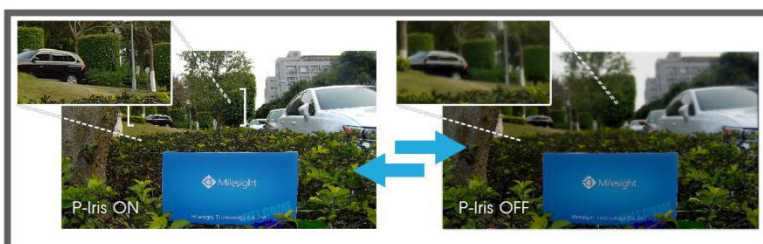

P-Iris

By adjusting the most suitable aperture position, to fully use the best part of the lens, P-Iris can control iris more precisely, offering no diffraction under strong light to give you a more clear scene with depth of view.