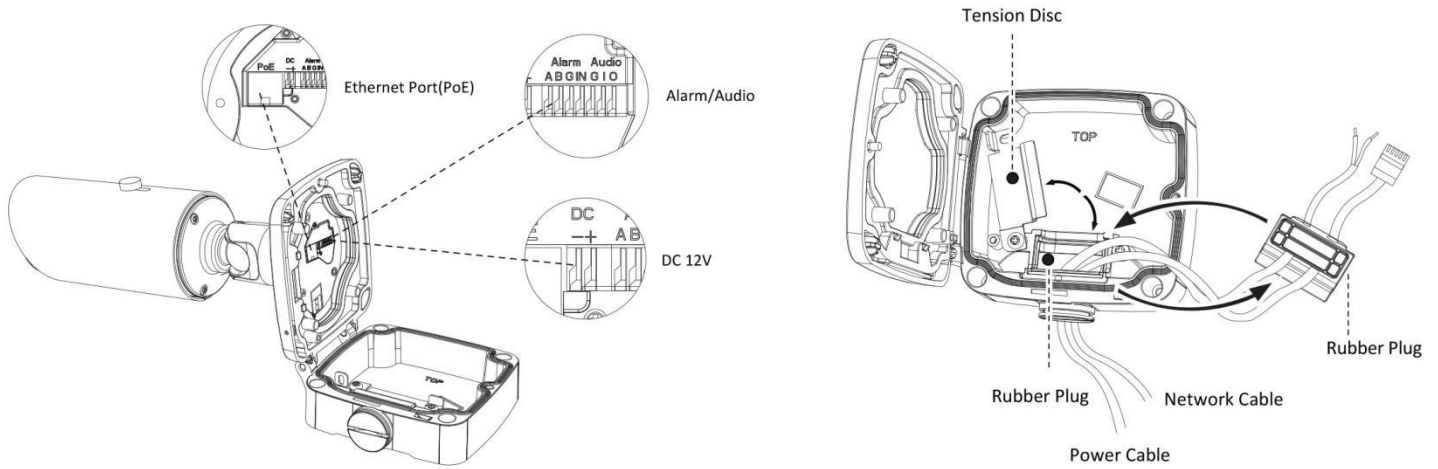

H.265 Remote Focus&Zoom Pro Bullet Network Camera

Structure Diagrams

Units: mm

Accessories Support

A01 Pole mount with stainless steel straps

Weight: 720g
Dimensions: 170*51.5*152.6mm

A02 Corner bracket

Weight: 540g
Dimensions: 170*23.2*205.3mm

A03 Corner bracket

Weight: 900g
Dimensions: 170*152.6*76.3mm

A62 Junction box

Weight: 510g
Dimensions: 134*127*40mm