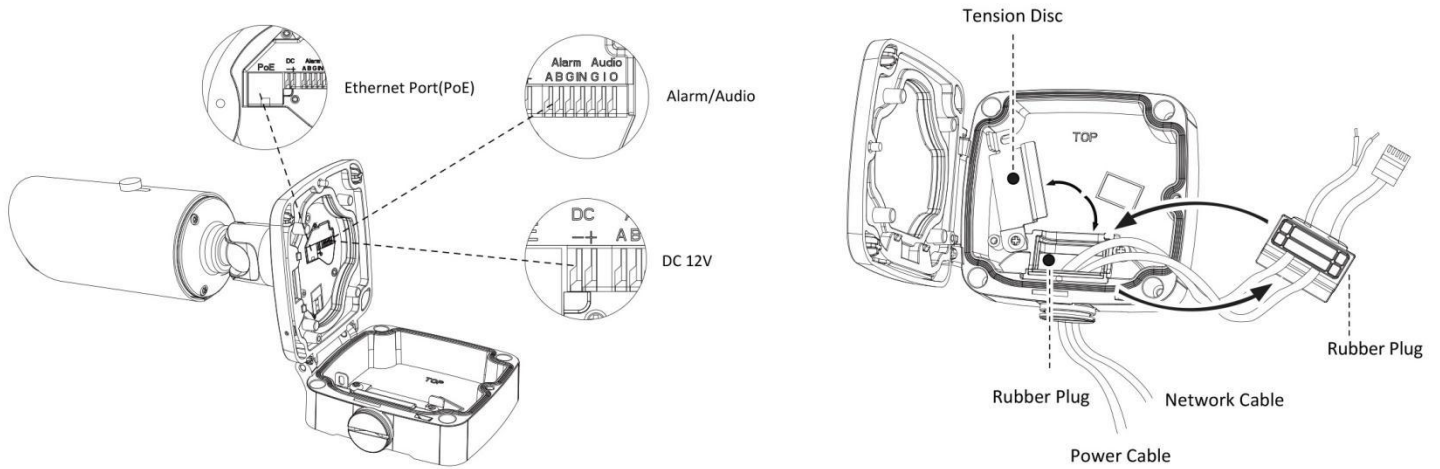

H.265 Remote Focus&Zoom Pro Bullet Network Camera

Structure Diagrams

Units: mm

Accessories Support

A01 Pole mount with stainless steel straps
Weight: 720g
Dimensions: 170*51.5*152.6mm

A01-N Pole mount with stainless steel straps
Weight: 730g
Dimensions: 170*51.5*152.6mm