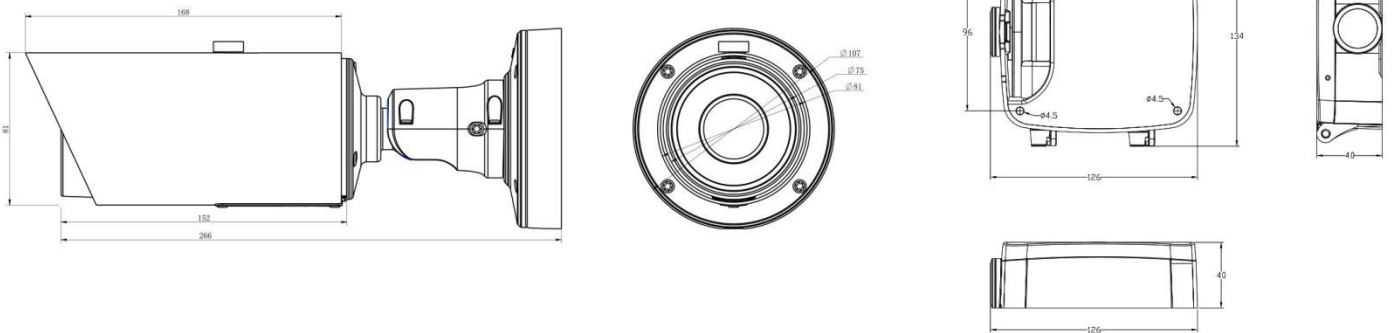

H.265 Remote Focus&Zoom Pro Bullet Network Camera

Structure Diagrams

Units: mm

Accessories Support

A01 Pole mount with stainless steel straps
Weight: 720g
Dimensions: 170*51.5*152.6mm

A01-N Pole mount with stainless steel straps
Weight: 730g
Dimensions: 170*51.5*152.6mm

A02 Corner bracket
Weight: 540g
Dimensions: 170*23.2*205.3mm

A03 Corner bracket
Weight: 900g
Dimensions: 170*152.6*76.3mm

A62 Junction box
Weight: 510g
Dimensions: 134*127*40mm

Naming Convention

Milesight Technology Co.,Ltd. | www.milesight.com