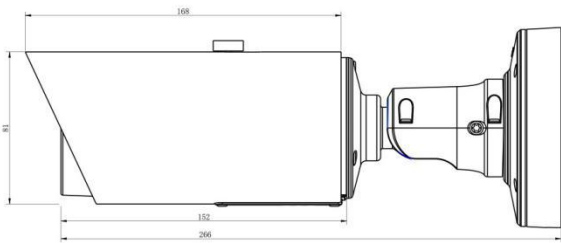

V7.06

H.265 Remote Focus&Zoom Pro Bullet Network Camera

Structure Diagrams

Units: mm

Accessories Support

A01 Pole mount with stainless steel straps

Weight: 720g
Dimensions: 170*51.5*152.6mm

A02 Corner bracket