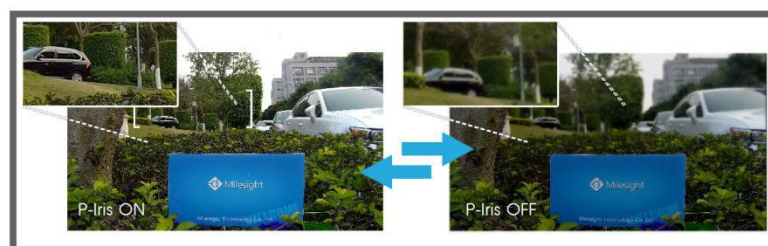

P-Iris

By adjusting the most suitable aperture position, to fully use the best part of the lens, P-Iris can control iris more precisely, offering no diffraction under strong light to give you a more clear scene with depth of view.