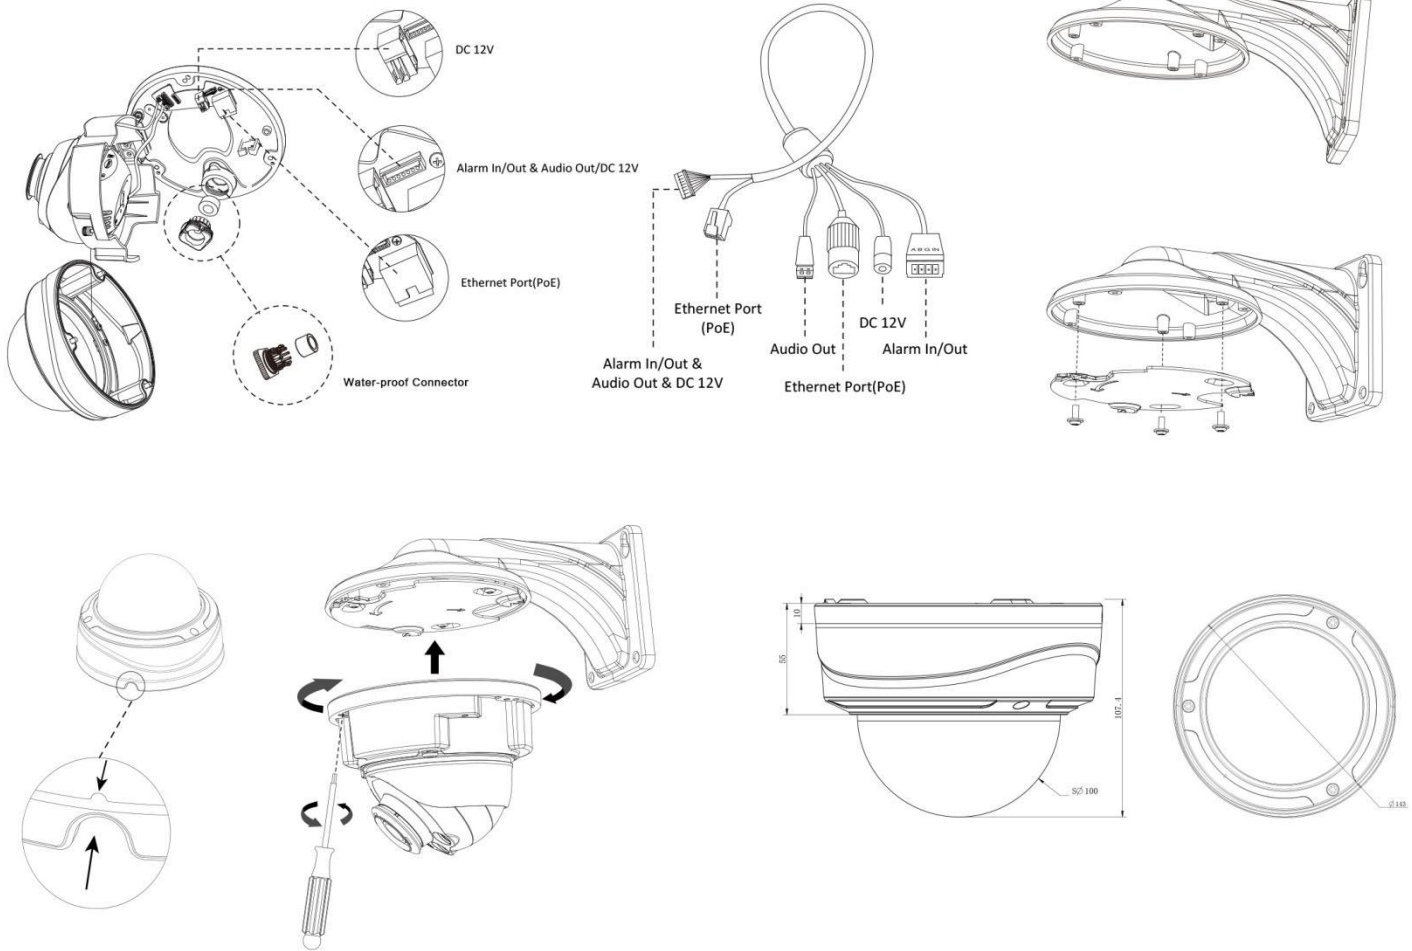

H.265 Remote Focus&Zoom Pro Dome Network Camera

Structure Diagrams

Units: mm

Accessories Support

A01 Pole mount with stainless steel straps
Weight: 720g
Dimensions: 170*51.5*152.6mm

A01-N Pole mount with stainless steel straps
Weight: 730g
Dimensions: 170*51.5*152.6mm

A02 Corner bracket
Weight: 540g
Dimensions: 170*23.2*205.3mm

A03 Corner bracket
Weight: 900g
Dimensions: 170*152.6*76.3mm

A72 Wall mount
Weight: 350g
Dimensions: 106*140*214mm