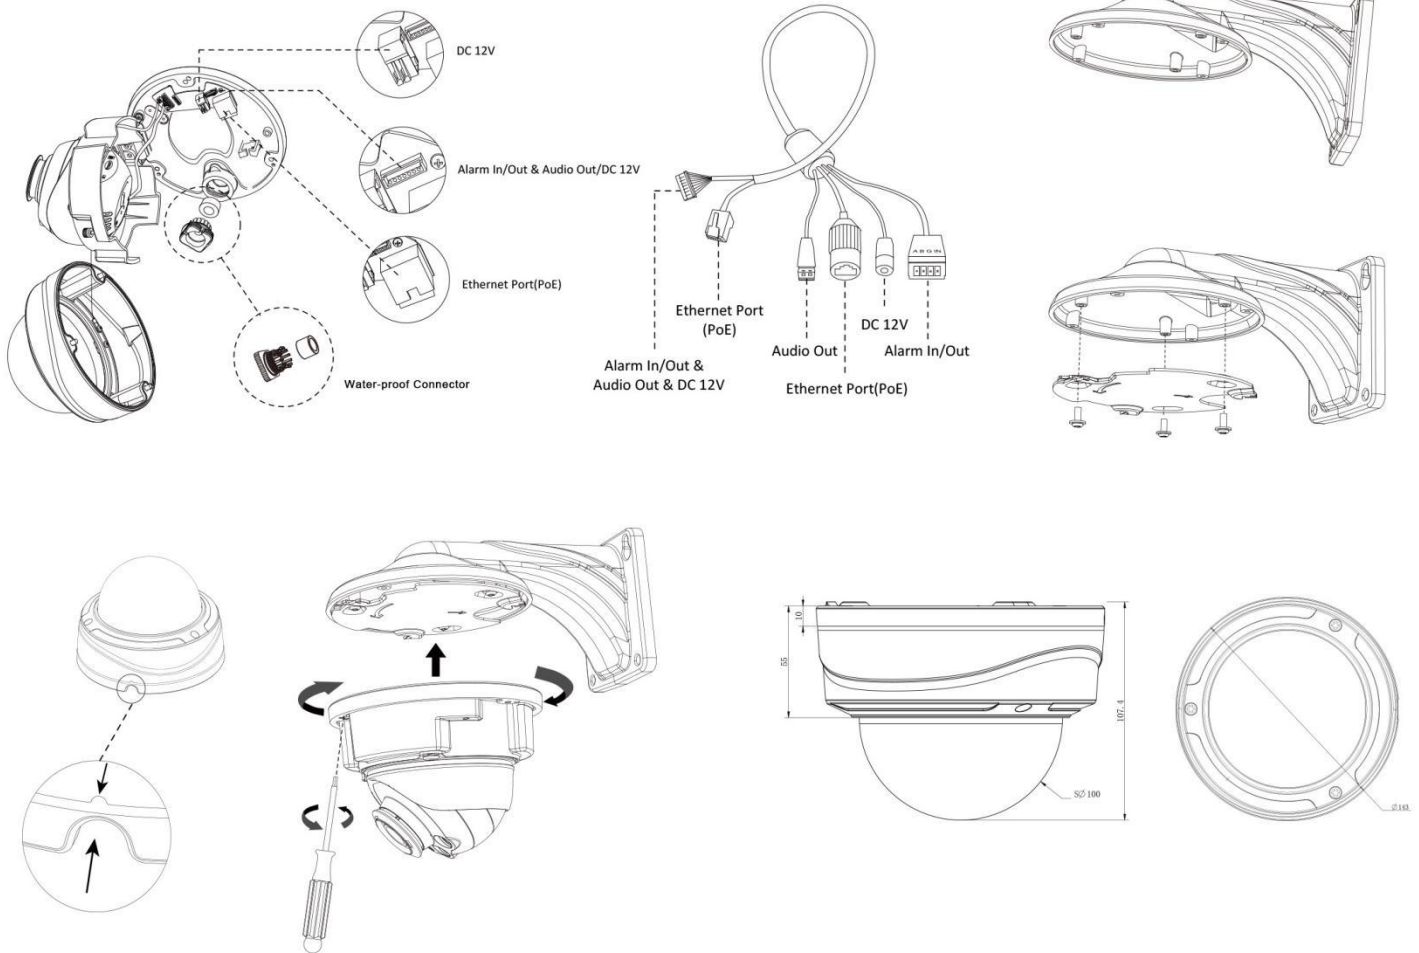

H.265 Remote Focus&Zoom Pro Dome Network Camera

Structure Diagrams

Units: mm

Accessories Support

A01 Pole mount with stainless steel straps
Weight: 720g
Dimensions: 170*51.5*152.6mm

A01-N Pole mount with stainless steel straps
Weight: 730g
Dimensions: 170*51.5*152.6mm

A02 Corner bracket
Weight: 540g
Dimensions: 170*23.2*205.3mm

A03 Corner bracket
Weight: 900g
Dimensions: 170*152.6*76.3mm

A72 Wall mount
Weight: 350g
Dimensions: 106*140*214mm

AC-72 Smoked dome cover
For concealing where a camera is pointed