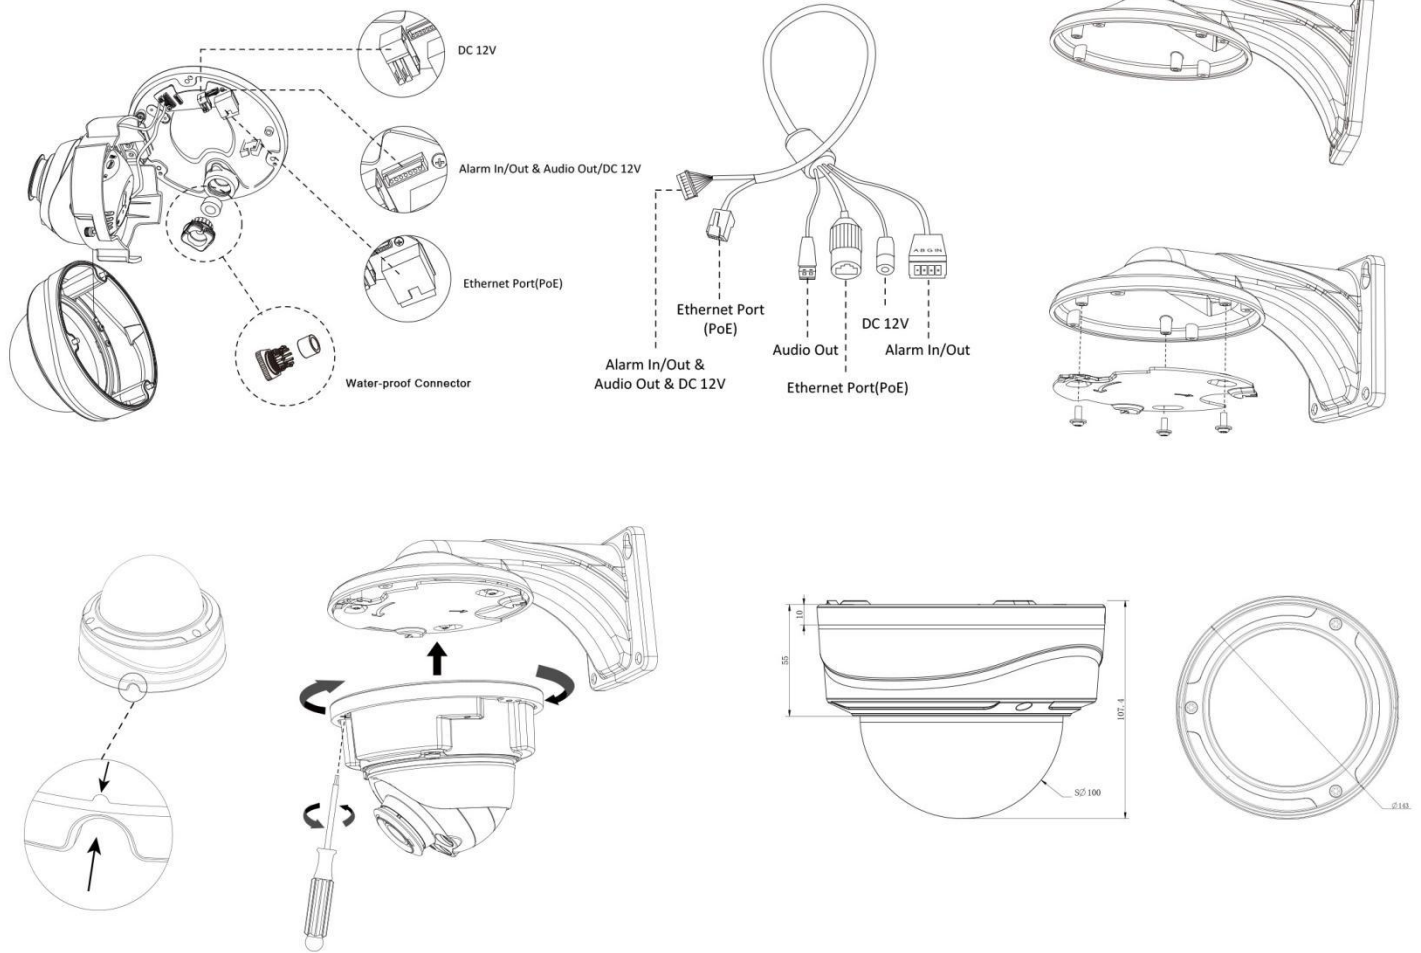

H.265 Remote Focus&Zoom Pro Dome Network Camera

Structure Diagrams

Units: mm

Accessories Support

A01 Pole mount with stainless steel straps

Weight: 720g
Dimensions: 170*51.5*152.6mm

A02 Corner bracket

Weight: 540g
Dimensions: 170*23.2*205.3mm

A03 Corner bracket

Weight: 900g
Dimensions: 170*152.6*76.3mm

A72 Wall mount

Weight: 350g
Dimensions: 106*140*214mm

Naming Convention

Milesight Technology Co.,Ltd. | www.milesight.com

MILESIGHT CHINA
Add: No.23 Wanghai Road, 2nd Software Park, Xiamen, China
Tel: +86-592-5922772 Mail: sales@milesight.com