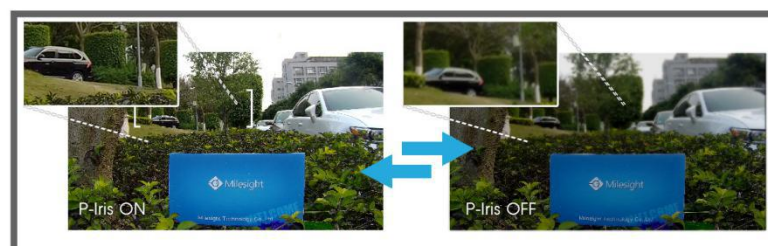

P-Iris

By adjusting the most suitable aperture position, to fully use the best part of the lens, P-Iris can control iris more precisely, offering no diffraction under strong light to give you a more clear scene with depth of view.