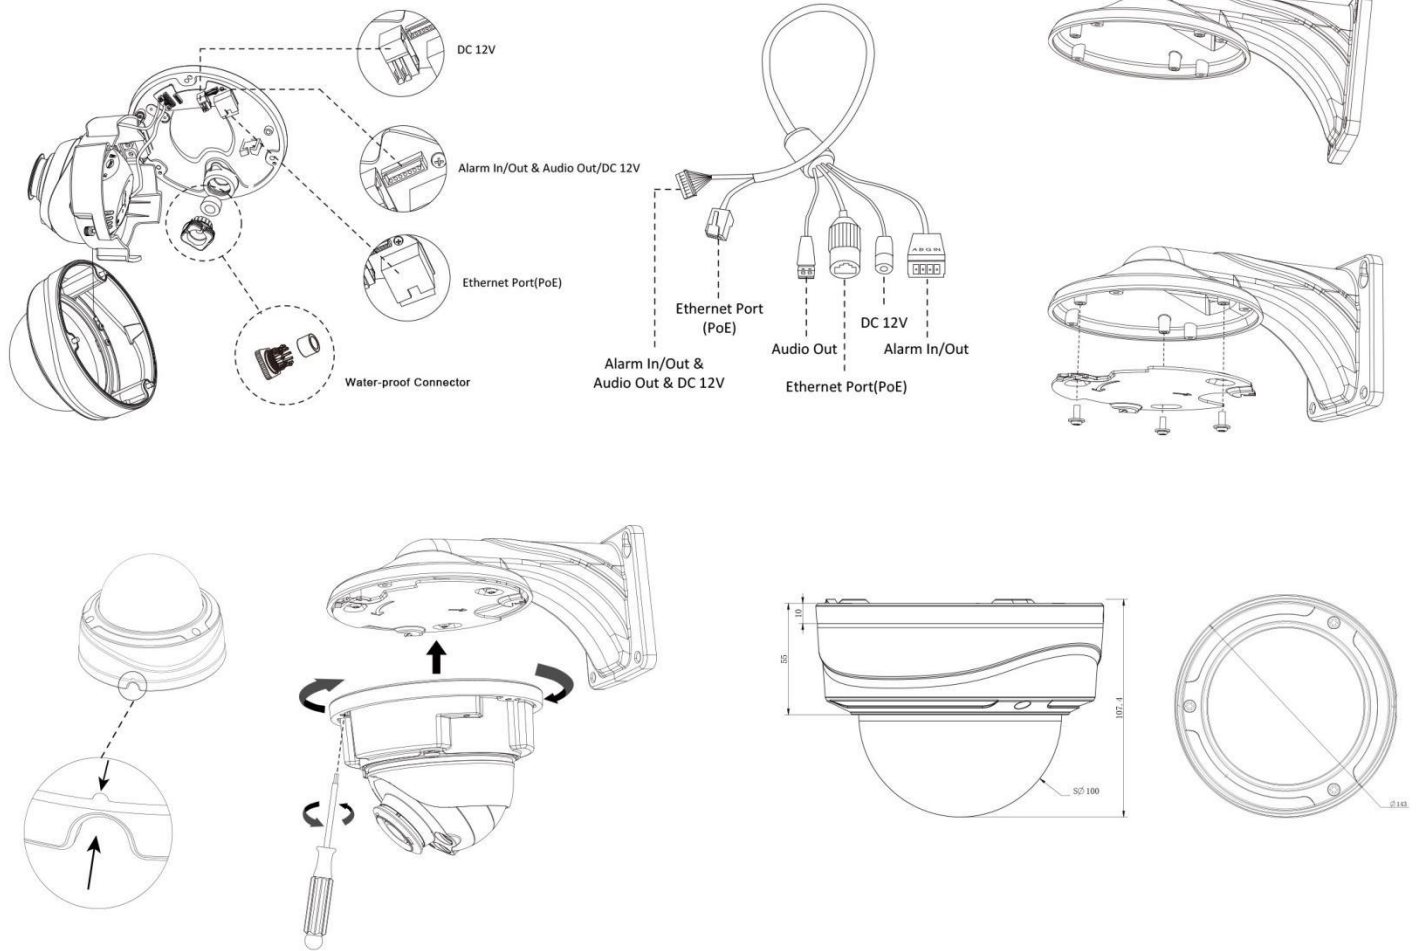

V7.15

H.265 Remote Focus&Zoom Pro Dome Network Camera

Structure Diagrams

Units: mm

Accessories Support

A01 Pole mount with stainless steel straps
Weight: 720g
Dimensions: 170*51.5*152.6mm

A01-N Pole mount with stainless steel straps
Weight: 730g
Dimensions: 170*51.5*152.6mm

A02 Corner bracket
Weight: 540g
Dimensions: 170*23.2*205.3mm

A03 Corner bracket
Weight: 900g
Dimensions: 170*152.6*76.3mm

A72 Wall mount
Weight: 350g
Dimensions: 106*140*214mm

AC-72 Smoked dome cover
For concealing where a camera is pointed