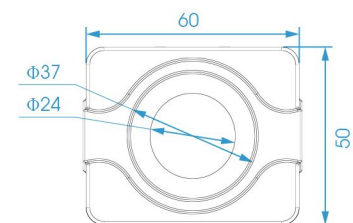

DIMENSIONS (mm)

SUPPORTED BROWSERS

Firefox

IE

Chrome

Safari

	Model	MS-C2151-PA (1.3MP)	MS-C3356-PA (3.0MP)	MS-C3556-PA (3.0MP)
Camera	Image Sensor	Progressive Scan CMOS		
	Min. Illumination	Color: 0.01Lux@F1.2 B/W: 0.005Lux	Color: 0.07Lux@F1.2 B/W: 0.025Lux	
	WDR	WDR	WDR Pro	WDR
	Shutter time	1/100000s~1/5s		
	Day &Night	ICR Filter Auto Switch		
	Mount	C/CS		
	Video	Max Image Resolution	1280×960	2048×1536
Frame Rate		30fps(1280×960), 30fps(1280×720), 30fps(704×576)	20fps(2048×1536), 30fps(1920×1080), 30fps(1600×1200), 30fps(1280×960), 30fps(1280×720), 30fps(704×576)	
Video Compression		H.264/ MJPEG		
Video Bit Rate		16Kbps~16Mbps (CBR/VBR adjustable)		
Image Setting		Brightness/Contrast/Saturation/Sharpness		
Network		Ethernet	1 RJ45 10M/100M Ethernet port	
	Network Storage	NAS(Support NFS, SMB/CIFS)		
	Protocol	TCP/IP, UDP, RTP, RTSP, RTCP, HTTP, HTTPS, DNS, DDNS, DHCP, FTP, NTP, SMTP, SNMP, UPnP, SIP, IPv6, PPPoE, VLAN		
Audio	Audio Compression	G .711/AAC		
	Audio I/O	1/1		
System	Alarm I/O	1/1		
	Storage	Support SD/SDHC/SDXC Local Storage, up to 64G		
	Advanced Function	Motion Detection, Privacy Masking, Backlight Compensation, 3D-DNR, ROI		
	SIP/VoIP Support	Yes, Voice & Video-over-IP		
	Event Trigger	Motion Detection, Network Disconnection, Audio Trigger etc.		
	Event Action	FTP upload/ SMTP upload/ SD card record/ External output/ SIP Phone		
	System Compatibility	ONVIF Profile S		
General	Working Temperature	-30℃~60℃		
	Working Humidity	0~90%(non-condensing)		
	Power Supply	PoE/ DC12V±10%		
	Power Consumption	2.5W MAX	3W MAX	
	Weight	375g		
	Dimensions	116mm×60mm×50mm		
	Warranty	2years		