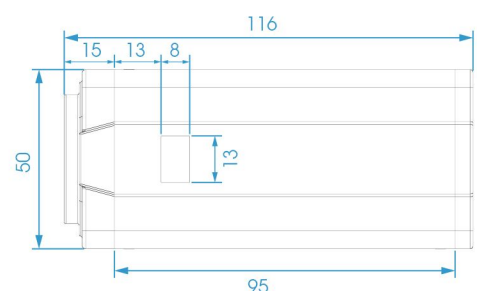

DIMENSIONS (mm)

SUPPORTED BROWSERS

Firefox

IE

Chrome

Safari

	Model	MS-C2151-PA (1.3MP)	MS-C3356-PA (3.0MP)	MS-C3556-PA (3.0MP)
Camera	Image Sensor	Progressive Scan CMOS		
	Min. Illumination	Color: 0.01Lux@F1.2 B/W: 0.005Lux	Color: 0.07Lux@F1.2 B/W: 0.025Lux	
	WDR	WDR	WDR Pro	WDR
	Shutter time	1/100000s~1/5s		
	Day &Night	ICR Filter Auto Switch		
	Mount	C/CS		
	Video	Max Image Resolution	1280×960	2048×1536
Frame Rate		30fps(1280×960), 30fps(1280×720), 30fps(704×576)	20fps(2048×1536), 30fps(1920×1080), 30fps(1600×1200), 30fps(1280×960), 30fps(1280×720), 30fps(704×576)	
Video Compression		H.264/ MJPEG		
Video Bit Rate		16Kbps~16Mbps (CBR/VBR adjustable)		
Image Setting		Brightness/Contrast/Saturation/Sharpness		
Network		Ethernet	1 RJ45 10M/100M Ethernet port	
	Network Storage	NAS(Support NFS, SMB/CIFS)		
	Protocol	TCP/IP, UDP, RTP, RTSP, RTCP, HTTP, HTTPS, DNS, DDNS, DHCP, FTP, NTP, SMTP, SNMP, UPnP, SIP, IPv6, PPPoE, VLAN		
Audio	Audio Compression	G .711/AAC		
	Audio I/O	1/1		
System	Alarm I/O	1/1		
	Storage	Support SD/SDHC/SDXC Local Storage, up to 64G		
	Advanced Function	Motion Detection, Privacy Masking, Backlight Compensation, 3D-DNR, ROI		
	SIP/VoIP Support	Yes, Voice & Video-over-IP		
	Event Trigger	Motion Detection, Network Disconnection, Audio Trigger etc.		
	Event Action	FTP upload/ SMTP upload/ SD card record/ External output/ SIP Phone		
	System Compatibility	ONVIF Profile S		
General	Working Temperature	-30℃~60℃		
	Working Humidity	0~90%(non-condensing)		
	Power Supply	PoE/ DC12V±10%		
	Power Consumption	2.5W MAX	3W MAX	
	Weight	375g		
	Dimensions	116mm×60mm×50mm		
	Warranty	2years		