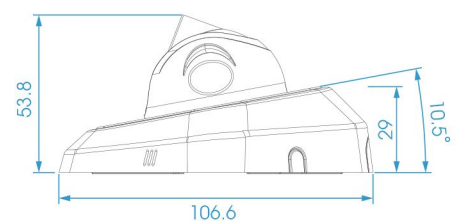

DIMENSIONS (mm)