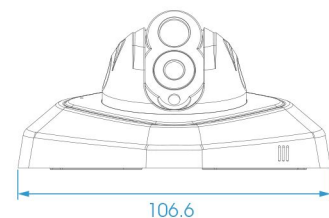

DIMENSIONS (mm)