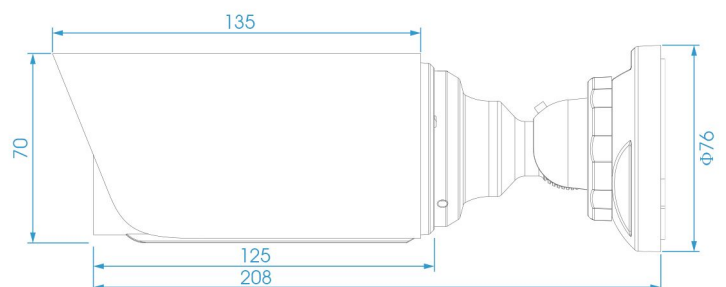

DIMENSIONS (mm)

SUPPORTED BROWSERS

Firefox

IE

Chrome

Safari

	Model	MS-C2163-PNA (1.3MP)	MS-C3263-PNA (2.0MP)	MS-C3363-PNA (2.0MP)	MS-C3367-PNA (3.0MP)	MS-C3567-PNA (3.0MP)
Camera	Image Sensor	Progressive Scan CMOS	SONY Exmor CMOS	Progressive Scan CMOS		
	Min. Illumination	Color: 0.01Lux@F1.2 B/W: 0Lux with IR on		Color: 0.07Lux@F1.2 B/W: 0Lux with IR on		
	WDR	WDR		WDR Pro		WDR
	Lens	4mm/6mm @F1.6				
	Mount	M12				
	Field of View	H66.6°(4mm)	H74.8°(4mm)	H58.2°(4mm)	H62.4°(4mm)	
	Shutter Time	1/100000s~1/5s				
	IR Distance	Up to 20m				
	Day & Night	ICR Filter Auto Switch				
Video	Max Image Resolution	1280×960	1920×1080		2048 ×1536	
	Frame Rate	30fps(1280×960), 30fps(1280×720), 30fps (704 × 576)	30fps(1920×1080), 30fps(1600×1200), 30fps(1280×960), 30fps(1280×720), 30fps (704 × 576)		20fps(2048×1536), 30fps(1920×1080), 30fps(1600×1200), 30fps(1280×960), 30fps(1280×720), 30fps (704 × 576)	
	Video Compression	H.264/ MJPEG				
	Video Bit Rate	16Kbps~16Mbps (CBR/VBR adjustable)				
	Image Setting	Brightness/Contrast/Saturation/Sharpness				
	Network	Ethernet	1 RJ45 10M/100M Ethernet port			
Network Storage		NAS(Support NFS, SMB/CIFS)				
Protocol		TCP/IP, UDP, RTP, RTSP, RTCP, HTTP, HTTPS, DNS, DDNS, DHCP, FTP, NTP, SMTP, SNMP, UPnP, SIP, IPv6, PPPoE, VLAN				
System	Storage	Support Micro SD/SDHC/SDXC Local Storage, up to 64G				
	Advanced Function	Motion Detection, Privacy Masking, Backlight Compensation, 3D-DNR, ROI				
	SIP/VoIP Support	Yes, Voice & Video-over-IP				
	Event Trigger	Motion Detection, Network Disconnection etc.				
	Event Action	FTP upload/ SMTP upload/ SD card record/ SIP Phone				
	System Compatibility	ONVIF Profile S				
General	Working Temperature	-30℃~60℃				
	Working Humidity	0~90%(non-condensing)				
	Power Supply	PoE				
	Power Consumption	3.5W MAX		4W MAX		
		6.5W MAX (with IR on)		7W MAX (with IR on)		
	Weather Proof	Up to IP67 rating for weather-resistant performance				
	Weight	765g				
	Dimensions	Φ76mmx208mm				
Warranty	2 years					