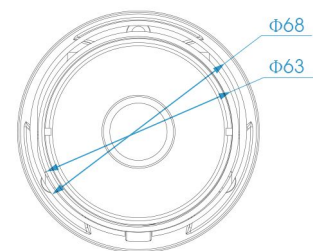

DIMENSIONS (mm)

SUPPORTED BROWSERS

Firefox

IE

Chrome

Safari

	Model	MS-C2163-PNA (1.3MP)	MS-C3263-PNA (2.0MP)	MS-C3363-PNA (2.0MP)	MS-C3367-PNA (3.0MP)	MS-C3567-PNA (3.0MP)
Camera	Image Sensor	Progressive Scan CMOS	SONY Exmor CMOS	Progressive Scan CMOS		
	Min. Illumination	Color: 0.01Lux@F1.2 B/W: 0Lux with IR on		Color: 0.07Lux@F1.2 B/W: 0Lux with IR on		
	WDR	WDR		WDR Pro		WDR
	Lens	4mm/6mm @F1.6				
	Mount	M12				
	Field of View	H66.6°(4mm)	H74.8°(4mm)	H58.2°(4mm)	H62.4°(4mm)	
	Shutter Time	1/100000s~1/5s				
	IR Distance	Up to 20m				
	Day & Night	ICR Filter Auto Switch				
Video	Max Image Resolution	1280×960	1920×1080		2048 ×1536	
	Frame Rate	30fps(1280×960), 30fps(1280×720), 30fps (704 × 576)	30fps(1920×1080), 30fps(1600×1200), 30fps(1280×960), 30fps(1280×720), 30fps (704 × 576)		20fps(2048×1536), 30fps(1920×1080), 30fps(1600×1200), 30fps(1280×960), 30fps(1280×720), 30fps (704 × 576)	
	Video Compression	H.264/ MJPEG				
	Video Bit Rate	16Kbps~16Mbps (CBR/VBR adjustable)				
	Image Setting	Brightness/Contrast/Saturation/Sharpness				
	Network	Ethernet	1 RJ45 10M/100M Ethernet port			
Network Storage		NAS(Support NFS, SMB/CIFS)				
Protocol		TCP/IP, UDP, RTP, RTSP, RTCP, HTTP, HTTPS, DNS, DDNS, DHCP, FTP, NTP, SMTP, SNMP, UPnP, SIP, IPv6, PPPoE, VLAN				
System	Storage	Support Micro SD/SDHC/SDXC Local Storage, up to 64G				
	Advanced Function	Motion Detection, Privacy Masking, Backlight Compensation, 3D-DNR, ROI				
	SIP/VoIP Support	Yes, Voice & Video-over-IP				
	Event Trigger	Motion Detection, Network Disconnection etc.				
	Event Action	FTP upload/ SMTP upload/ SD card record/ SIP Phone				
	System Compatibility	ONVIF Profile S				
General	Working Temperature	-30℃~60℃				
	Working Humidity	0~90%(non-condensing)				
	Power Supply	PoE				
	Power Consumption	3.5W MAX		4W MAX		
		6.5W MAX (with IR on)		7W MAX (with IR on)		
	Weather Proof	Up to IP67 rating for weather-resistant performance				
	Weight	765g				
	Dimensions	Φ76mmx208mm				
Warranty	2 years					