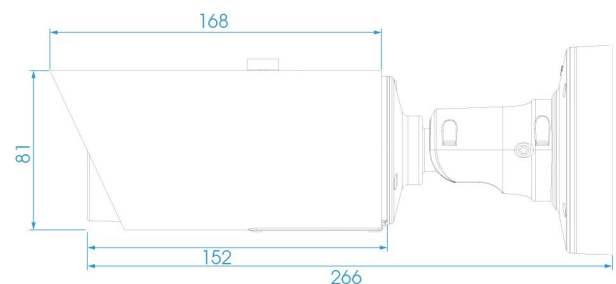

DIMENSIONS (mm)

SUPPORTED BROWSERS

Firefox

IE

Chrome

Safari

	Model	MS-C2162-F(I)PNA (1.3MP)	MS-C3262-F(I)PNA (2.0MP)	MS-C3362-F(I)PNA (2.0MP)	MS-C3366-F(I)PNA (3.0MP)	MS-C3566-F(I)PNA (3.0MP)
Camera	Image Sensor	Progressive Scan CMOS	SONY Exmor CMOS	Progressive Scan CMOS		
	Min. Illumination	Color: 0.01Lux@F1.2 B/W: 0Lux with IR on		Color: 0.07Lux@F1.2 B/W: 0Lux with IR on		
	WDR	WDR		WDR Pro		WDR
	Lens	Motorized 3.0-10.5mm/7-22mm @F1.4 P-Iris(optional)				
	Mount	Φ14				
	Field of View	H88°- H28.2° (3.0-10.5mm)	H99.8°- H31.8° (3.0-10.5mm)	H76.2°- H25° (3.0-10.5mm)	H81.4°- H26.6° (3.0-10.5mm)	
	Shutter Time	1/100000s~1/5s				
	IR Distance	Up to 25m				
	Day&Night	ICR Filter Auto Switch				
	Video	Max Image Resolution	1280×960	1920×1080		2048×1536
Frame Rate		30fps(1280×960), 30fps(1280×720), 30fps(704 × 576)	30fps(1920×1080), 30fps(1600×1200), 30fps(1280×960), 30fps(1280×720), 30fps (704 × 576)		20fps(2048×1536), 30fps(1920×1080), 30fps(1600×1200), 30fps(1280×960), 30fps(1280×720), 30fps (704 × 576)	
Video Compression		H.264/ MJPEG				
Video Bit Rate		16Kbps~16Mbps (CBR/VBR adjustable)				
Image Setting		Brightness/Contrast /Saturation/Sharpness				
Video Output		1.0Vp-p CVBS Output (75 Ω)				
Network	Ethernet	1 RJ45 10M/100M Ethernet port				
	Network Storage	NAS(Support NFS, SMB/CIFS)				
	Protocol	TCP/IP, UDP, RTP, RTSP, RTCP, HTTP, HTTPS, DNS, DDNS, DHCP, FTP, NTP, SMTP, SNMP, UPnP, SIP, IPv6, PPPoE, VLAN				
Audio	Audio Compression	G.711/AAC				
	Audio I/O	1/1				
System	Alarm I/O	1/1				
	Storage	Support Micro SD/SDHC/SDXC Local Storage, up to 64G				
	Advanced Function	Motion Detection, Privacy Masking, Backlight Compensation, 3D-DNR, ROI				
	SIP/VoIP Support	Yes, Voice & Video-over-IP				
	Event Trigger	Motion Detection, Network Disconnection etc.				
	Event Action	FTP upload/ SMTP upload/ SD card record/ SIP Phone				
	System Compatibility	ONVIF Profile S				
General	Working Temperature	-30℃ ~60℃				
	Working Humidity	0~90%(non-condensing)				
	Power Supply	PoE/ DC12V±10%				
	Power Consumption	5W MAX		5.5W MAX		
		7.5W MAX (with IR on)		8W MAX (with IR on)		
	Weather Proof	Up to IP66 rating for weather-resistant performance				
	Weight	1080g				
	Dimensions	Φ107mmx266mm				
Warranty	2years					