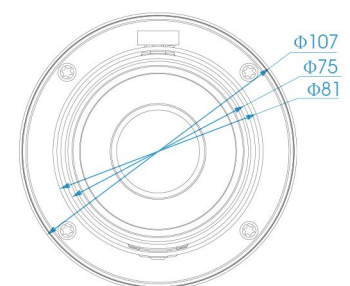

DIMENSIONS (mm)

SUPPORTED BROWSERS

Firefox

IE

Chrome

Safari

	Model	MS-C2162-F(I)PNA (1.3MP)	MS-C3262-F(I)PNA (2.0MP)	MS-C3362-F(I)PNA (2.0MP)	MS-C3366-F(I)PNA (3.0MP)	MS-C3566-F(I)PNA (3.0MP)
Camera	Image Sensor	Progressive Scan CMOS	SONY Exmor CMOS	Progressive Scan CMOS		
	Min. Illumination	Color: 0.01Lux@F1.2 B/W: 0Lux with IR on		Color: 0.07Lux@F1.2 B/W: 0Lux with IR on		
	WDR	WDR		WDR Pro		WDR
	Lens	Motorized 3.0-10.5mm/7-22mm @F1.4 P-Iris(optional)				
	Mount	Φ14				
	Field of View	H88°- H28.2° (3.0-10.5mm)	H99.8°- H31.8° (3.0-10.5mm)	H76.2°- H25° (3.0-10.5mm)	H81.4°- H26.6° (3.0-10.5mm)	
	Shutter Time	1/100000s~1/5s				
	IR Distance	Up to 25m				
	Day&Night	ICR Filter Auto Switch				
	Video	Max Image Resolution	1280×960	1920×1080		2048×1536
Frame Rate		30fps(1280×960), 30fps(1280×720), 30fps(704 × 576)	30fps(1920×1080), 30fps(1600×1200), 30fps(1280×960), 30fps(1280×720), 30fps (704 × 576)		20fps(2048×1536), 30fps(1920×1080), 30fps(1600×1200), 30fps(1280×960), 30fps(1280×720), 30fps (704 × 576)	
Video Compression		H.264/ MJPEG				
Video Bit Rate		16Kbps~16Mbps (CBR/VBR adjustable)				
Image Setting		Brightness/Contrast /Saturation/Sharpness				
Video Output		1.0Vp-p CVBS Output (75 Ω)				
Network	Ethernet	1 RJ45 10M/100M Ethernet port				
	Network Storage	NAS(Support NFS, SMB/CIFS)				
	Protocol	TCP/IP, UDP, RTP, RTSP, RTCP, HTTP, HTTPS, DNS, DDNS, DHCP, FTP, NTP, SMTP, SNMP, UPnP, SIP, IPv6, PPPoE, VLAN				
Audio	Audio Compression	G.711/AAC				
	Audio I/O	1/1				
System	Alarm I/O	1/1				
	Storage	Support Micro SD/SDHC/SDXC Local Storage, up to 64G				
	Advanced Function	Motion Detection, Privacy Masking, Backlight Compensation, 3D-DNR, ROI				
	SIP/VoIP Support	Yes, Voice & Video-over-IP				
	Event Trigger	Motion Detection, Network Disconnection etc.				
	Event Action	FTP upload/ SMTP upload/ SD card record/ SIP Phone				
	System Compatibility	ONVIF Profile S				
General	Working Temperature	-30℃ ~60℃				
	Working Humidity	0~90%(non-condensing)				
	Power Supply	PoE/ DC12V±10%				
	Power Consumption	5W MAX		5.5W MAX		
		7.5W MAX (with IR on)		8W MAX (with IR on)		
	Weather Proof	Up to IP66 rating for weather-resistant performance				
	Weight	1080g				
	Dimensions	Φ107mmx266mm				
Warranty	2years					