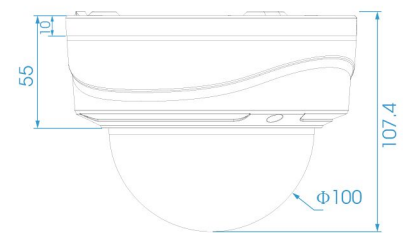

DIMENSIONS (mm)

SUPPORTED BROWSERS

Firefox

IE

Chrome

Safari

	Model	MS-C2172-F(I)PNA (1.3MP)	MS-3272-F(I)PNA (2.0MP)	MS-C3372-F(I)PNA (2.0MP)	MS-C3376-F(I)PNA (3.0MP)	MS-C3576-F(I)PNA (3.0MP)
Camera	Image Sensor	Progressive Scan CMOS	SONY Exmor CMOS	Progressive Scan CMOS		
	Min. Illumination	Color: 0.01Lux@F1.2 B/W: 0Lux with IR on		Color: 0.07Lux@F1.2 B/W: 0Lux with IR		
	WDR	WDR		WDR Pro		WDR
	Lens	Motorized 3.0-10.5mm/7-22mm @F1.4 P-Iris(optional)				
	Mount	Φ14				
	Field of View	H88°- H28.2° (3.0-10.5mm)	H99.8°- H31.8° (3.0-10.5mm)	H76.2°- H25° (3.0-10.5mm)	H81.4°- H26.6° (3.0-10.5mm)	
	Shutter Time	1/100000s~1/5s				
	IR Distance	Up to 20m				
	Day&Night	ICR Filter Auto Switch				
	Video	Max Image Resolution	1280×960	1920×1080		2048×1536
Frame Rate		30fps(1280×960), 30fps(1280×720), 30fps (704 × 576)	30fps(1920×1080), 30fps(1600×1200), 30fps(1280×960), 30fps(1280×720), 30fps (704 × 576)		20fps(2048×1536), 30fps(1920×1080), 30fps(1600×1200), 30fps(1280×960), 30fps(1280×720), 30fps (704 × 576)	
Video Compression		H.264/ MJPEG				
Video Bit Rate		16Kbps~16Mbps (CBR/VBR adjustable)				
Image Setting		Brightness/Contrast /Saturation/Sharpness				
Network		Ethernet	1 RJ45 10M/100M Ethernet port			
	Network Storage	NAS(Support NFS, SMB/CIFS)				
	Protocol	TCP/IP, UDP, RTP, RTSP, RTCP, HTTP, HTTPS, DNS, DDNS, DHCP, FTP, NTP, SMTP, SNMP, UPnP, SIP, IPv6, PPPoE, VLAN				
Audio	Audio Streaming	Built-in Microphone				
	Audio Compression	G.711/AAC				
	Audio I/O	1/1 (optional)				
System	Alarm I/O	1/1 (optional)				
	Storage	Support Micro SD/SDHC/SDXC Local Storage, up to 64G				
	Advanced Function	Motion Detection, Privacy Masking, Backlight compensation, 3D-DNR,ROI				
	SIP/VoIP Support	Yes, Voice & Video-over-IP				
	Event Trigger	Motion Detection, Network Disconnection etc.				
	Event Action	FTP upload/ SMTP upload/ SD card record/ SIP Phone				
	System Compatibility	ONVIF Profile S				
General	Working Temperature	-30℃~60℃				
	Working Humidity	0~90%(non-condensing)/ 0~100%(condensing)				
	Power Supply	PoE/ DC12V±10%(optional)				
	Power Consumption	5W MAX		5.5W MAX		
		7W MAX(with IR on)		7.5W MAX (with IR on)		
	Weather Proof	Up to IP66 rating for weather-resistant performance				
	Housing	Vandal-proof IK10-rated metal housing				
	Weight	1100g				
	Dimensions	Φ143mm×107.4mm				
	Warranty	2years				