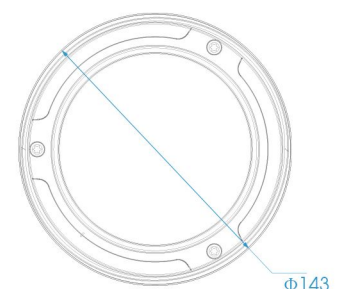

DIMENSIONS (mm)

SUPPORTED BROWSERS

Firefox

IE

Chrome

Safari

	Model	MS-C2172-F(I)PNA (1.3MP)	MS-3272-F(I)PNA (2.0MP)	MS-C3372-F(I)PNA (2.0MP)	MS-C3376-F(I)PNA (3.0MP)	MS-C3576-F(I)PNA (3.0MP)
Camera	Image Sensor	Progressive Scan CMOS	SONY Exmor CMOS	Progressive Scan CMOS		
	Min. Illumination	Color: 0.01Lux@F1.2 B/W: 0Lux with IR on		Color: 0.07Lux@F1.2 B/W: 0Lux with IR		
	WDR	WDR		WDR Pro		WDR
	Lens	Motorized 3.0-10.5mm/7-22mm @F1.4 P-Iris(optional)				
	Mount	Φ14				
	Field of View	H88°- H28.2° (3.0-10.5mm)	H99.8°- H31.8° (3.0-10.5mm)	H76.2°- H25° (3.0-10.5mm)	H81.4°- H26.6° (3.0-10.5mm)	
	Shutter Time	1/100000s~1/5s				
	IR Distance	Up to 20m				
	Day&Night	ICR Filter Auto Switch				
	Video	Max Image Resolution	1280×960	1920×1080		2048×1536
Frame Rate		30fps(1280×960), 30fps(1280×720), 30fps (704 × 576)	30fps(1920×1080), 30fps(1600×1200), 30fps(1280×960), 30fps(1280×720), 30fps (704 × 576)		20fps(2048×1536), 30fps(1920×1080), 30fps(1600×1200), 30fps(1280×960), 30fps(1280×720), 30fps (704 × 576)	
Video Compression		H.264/ MJPEG				
Video Bit Rate		16Kbps~16Mbps (CBR/VBR adjustable)				
Image Setting		Brightness/Contrast /Saturation/Sharpness				
Network		Ethernet	1 RJ45 10M/100M Ethernet port			
	Network Storage	NAS(Support NFS, SMB/CIFS)				
	Protocol	TCP/IP, UDP, RTP, RTSP, RTCP, HTTP, HTTPS, DNS, DDNS, DHCP, FTP, NTP, SMTP, SNMP, UPnP, SIP, IPv6, PPPoE, VLAN				
Audio	Audio Streaming	Built-in Microphone				
	Audio Compression	G.711/AAC				
	Audio I/O	1/1 (optional)				
System	Alarm I/O	1/1 (optional)				
	Storage	Support Micro SD/SDHC/SDXC Local Storage, up to 64G				
	Advanced Function	Motion Detection, Privacy Masking, Backlight compensation, 3D-DNR,ROI				
	SIP/VoIP Support	Yes, Voice & Video-over-IP				
	Event Trigger	Motion Detection, Network Disconnection etc.				
	Event Action	FTP upload/ SMTP upload/ SD card record/ SIP Phone				
	System Compatibility	ONVIF Profile S				
General	Working Temperature	-30℃~60℃				
	Working Humidity	0~90%(non-condensing)/ 0~100%(condensing)				
	Power Supply	PoE/ DC12V±10%(optional)				
	Power Consumption	5W MAX		5.5W MAX		
		7W MAX(with IR on)		7.5W MAX (with IR on)		
	Weather Proof	Up to IP66 rating for weather-resistant performance				
	Housing	Vandal-proof IK10-rated metal housing				
	Weight	1100g				
	Dimensions	Φ143mm×107.4mm				
	Warranty	2years				