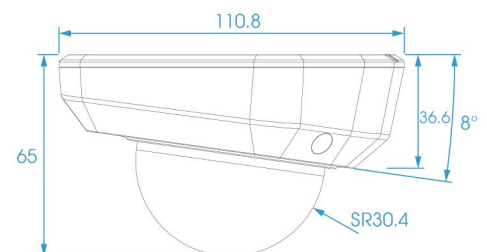

DIMENSIONS (mm)

SUPPORTED BROWSERS

Firefox

IE

Chrome

Safari

	Model	MS-C2173-PNA (1.3MP)	MS-C3373-PNA (2.0MP)	MS-C3573-PNA (2.0MP)	MS-C3377-PNA (3.0MP)	MS-C3577-PNA (3.0MP)
Camera	Image Sensor	Progressive Scan CMOS				
	Min. Illumination	Color: 0.01Lux@F1.2 B/W: 0Lux with IR on	Color: 0.07Lux@F1.2 B/W: 0Lux with IR on			
	WDR	WDR	WDR Pro	WDR	WDR Pro	WDR
	Lens	3.6mm @F1.6				
	Mount	M12				
	Field of View	H76.8°(3.6mm)	H67.2°(3.6mm)	H81.6°(3.6mm)	H72°(3.6mm)	
	Shutter Time	1/100000s~1/5s				
	IR Distance	Up to 15m				
	Day&Night	ICR Filter Auto Switch				
Video	Max Image Resolution	1280×960	1920×1080		2048 ×1536	
	Frame Rate	30fps(1280×960), 30fps(1280×720), 30fps (704 × 576)	30fps(1920×1080), 30fps(1600×1200), 30fps(1280×960), 30fps(1280×720), 30fps (704 × 576)		20fps(2048×1536), 30fps(1920×1080), 30fps(1600×1200), 30fps(1280×960), 30fps(1280×720), 30fps (704 × 576)	
	Video Compression	H.264/ MJPEG				
	Video Bit Rate	16Kbps~16Mbps (CBR/VBR adjustable)				
	Image Setting	Brightness/Contrast/Saturation/Sharpness				
Network	Ethernet	1 RJ45 10M/100M Ethernet port				
	Network Storage	NAS(Support NFS, SMB/CIFS)				
	Protocol	TCP/IP, UDP, RTP, RTSP, RTCP, HTTP, HTTPS, DNS, DDNS, DHCP, FTP, NTP, SMTP, SNMP, UPnP, SIP, IPv6, PPPoE, VLAN				
Audio	Audio Streaming	Built-in Microphone				
	Audio Compression	G.711/AAC				
System	Storage	Support Micro SD/SDHC/SDXC Local Storage, up to 64G				
	Advanced Function	Motion Detection, Privacy Masking, Backlight Compensation, 3D-DNR, ROI				
	SIP/VoIP Support	Yes, Voice & Video-over-IP				
	Event Trigger	Motion Detection, Network Disconnection etc.				
	Event Action	FTP upload/ SMTP upload/ SD card record/ SIP Phone				
	System Compatibility	ONVIF Profile S				
General	Working Temperature	-30℃~60℃				
	Working Humidity	0~90%(non-condensing)				
	Power Supply	PoE				
	Power Consumption	3.5W MAX	4W MAX			
		5.5W MAX (With IR on)	6W MAX (with IR on)			
	Weather Proof	Up to IP67 rating for weather-resistant performance				
	Housing	Vandal-proof IK09-rated metal housing				
	Weight	500g				
	Dimensions	110.8mmX118.5mmX65mm				
Warranty	2years					