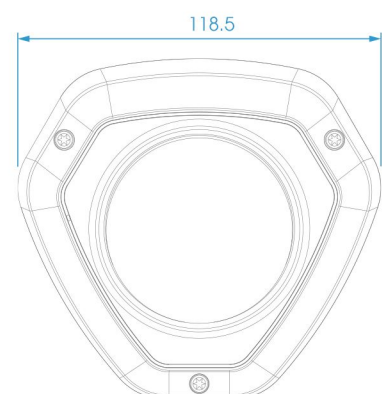

DIMENSIONS (mm)

SUPPORTED BROWSERS

Firefox

IE

Chrome

Safari

	Model	MS-C2173-PNA (1.3MP)	MS-C3373-PNA (2.0MP)	MS-C3573-PNA (2.0MP)	MS-C3377-PNA (3.0MP)	MS-C3577-PNA (3.0MP)
Camera	Image Sensor	Progressive Scan CMOS				
	Min. Illumination	Color: 0.01Lux@F1.2 B/W: 0Lux with IR on	Color: 0.07Lux@F1.2 B/W: 0Lux with IR on			
	WDR	WDR	WDR Pro	WDR	WDR Pro	WDR
	Lens	3.6mm @F1.6				
	Mount	M12				
	Field of View	H76.8°(3.6mm)	H67.2°(3.6mm)	H81.6°(3.6mm)	H72°(3.6mm)	
	Shutter Time	1/100000s~1/5s				
	IR Distance	Up to 15m				
	Day&Night	ICR Filter Auto Switch				
Video	Max Image Resolution	1280×960	1920×1080		2048 ×1536	
	Frame Rate	30fps(1280×960), 30fps(1280×720), 30fps (704 × 576)	30fps(1920×1080), 30fps(1600×1200), 30fps(1280×960), 30fps(1280×720), 30fps (704 × 576)		20fps(2048×1536), 30fps(1920×1080), 30fps(1600×1200), 30fps(1280×960), 30fps(1280×720), 30fps (704 × 576)	
	Video Compression	H.264/ MJPEG				
	Video Bit Rate	16Kbps~16Mbps (CBR/VBR adjustable)				
	Image Setting	Brightness/Contrast/Saturation/Sharpness				
Network	Ethernet	1 RJ45 10M/100M Ethernet port				
	Network Storage	NAS(Support NFS, SMB/CIFS)				
	Protocol	TCP/IP, UDP, RTP, RTSP, RTCP, HTTP, HTTPS, DNS, DDNS, DHCP, FTP, NTP, SMTP, SNMP, UPnP, SIP, IPv6, PPPoE, VLAN				
Audio	Audio Streaming	Built-in Microphone				
	Audio Compression	G.711/AAC				
System	Storage	Support Micro SD/SDHC/SDXC Local Storage, up to 64G				
	Advanced Function	Motion Detection, Privacy Masking, Backlight Compensation, 3D-DNR, ROI				
	SIP/VoIP Support	Yes, Voice & Video-over-IP				
	Event Trigger	Motion Detection, Network Disconnection etc.				
	Event Action	FTP upload/ SMTP upload/ SD card record/ SIP Phone				
	System Compatibility	ONVIF Profile S				
General	Working Temperature	-30℃~60℃				
	Working Humidity	0~90%(non-condensing)				
	Power Supply	PoE				
	Power Consumption	3.5W MAX	4W MAX			
		5.5W MAX (With IR on)	6W MAX (with IR on)			
	Weather Proof	Up to IP67 rating for weather-resistant performance				
	Housing	Vandal-proof IK09-rated metal housing				
	Weight	500g				
	Dimensions	110.8mmX118.5mmX65mm				
Warranty	2years					