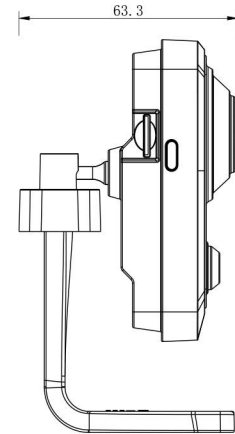

Wi-Fi Mini Cube Network Camera

Structure Diagrams

Units: mm