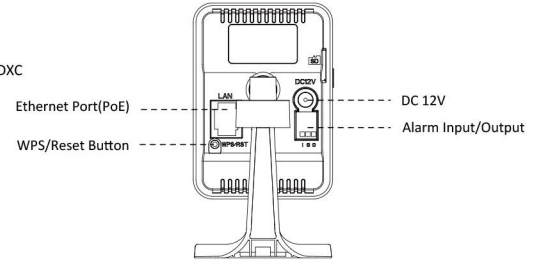

Wi-Fi Mini Cube Network Camera

Structure Diagrams

Units: mm