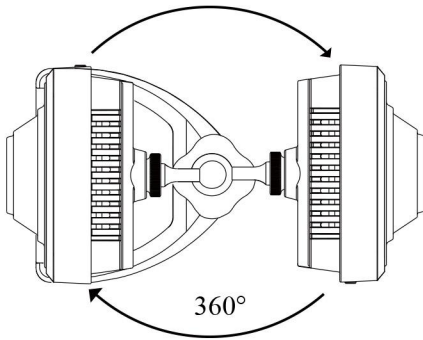

Wi-Fi Mini Cube Network Camera

Structure Diagrams

Units: mm