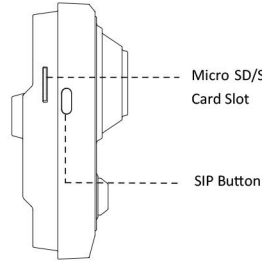

Wi-Fi Mini Cube Network Camera

Structure Diagrams