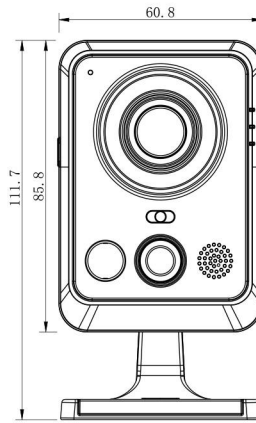

Wi-Fi Mini Cube Network Camera

Structure Diagrams

Units: mm