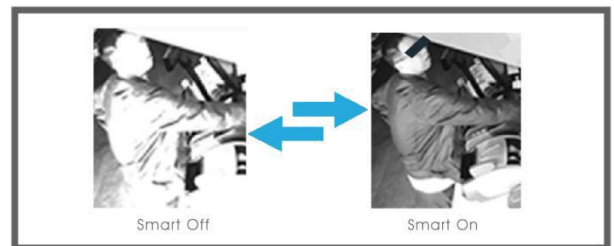

### IR-III Dot Infrared Lights

Long visible distance  
Lighting evenly  
Long life-span

### Smart IR

Smart IR accurately reproduces objects without overexposure, even close to the camera, where details are often bleached out and impossible to see clearly with conventional IR cameras.