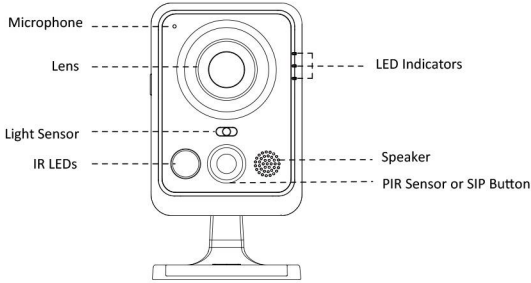

Wi-Fi Mini Cube Network Camera

Structure Diagrams

Units: mm