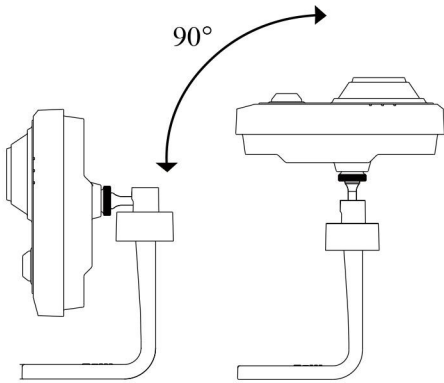

Wi-Fi Mini Cube Network Camera

Structure Diagrams

Units: mm