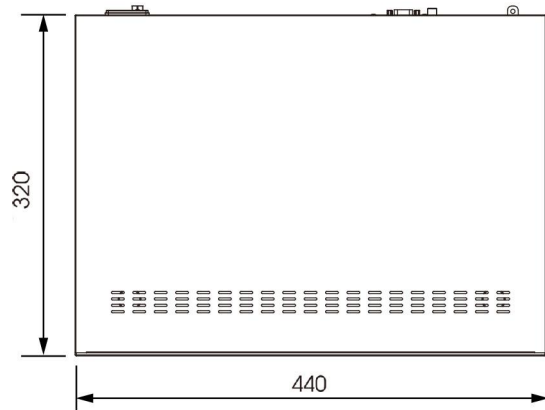

4K H.265 Pro NVR 7000 Series

Interfaces

1. Run Indicator   2. HDD Indicator   3. USB   4. Power Light   5. LAN1   6. LAN2   7. Audio Out   8. Audio In
9. RS-232   10. VGA   11. HDMI   12. USB   13. RS-485   14. Alarm Out   15. Alarm In   16. Power

Installation of HDDs

Structure Diagrams

Units: mm

Naming Convention

Milesight Technology Co.,Ltd. | www.milesight.com

MILESIGHT CHINA
Add: No.23 Wanghai Road, 2nd Software Park, Xiamen, China
Tel: +86-592-5922772   Mail: sales@milesight.com

MILESIGHT USA
Add: 7509 N.W. 36th Street, Miami, Florida 33166, USA
Tel: +1-305-764-3474   Mail: sales@milesightusa.com