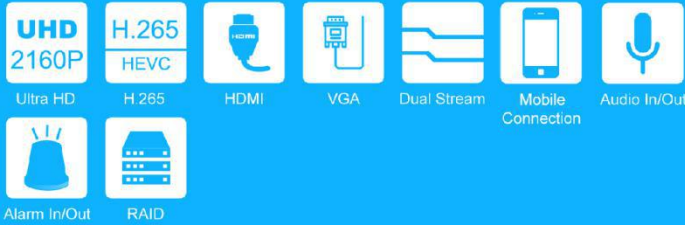

4K H.265 Pro NVR 7000 Series

MS-N7016-UH/MS-N7032-UH

DATASHEET

KEY FEATURES

- ▶ **Powerful Decoding Capacity** (Maximum supporting 16*1080P or 32*720P network cameras viewing at the same time.)
- ▶ **HDMI & VGA** (Providing both HDMI and VGA ports for users to choose according to their monitor types.)
- ▶ **4*3.5" HDD** (4 SATA of 3.5" HDD, providing 10TB capacity for each HDD, up to 40TB total hard disk storage.)
- ▶ **Dual LAN Interfaces** (Designed for three network working modes as Multi-address, Load Balance and Net Fault-tolerance.)

H.265+H.264

Smartly figure out and switch between H.264 and H.265 automatically. It will extend the days to save recording file with H.265 than with other compressions.

Powerful Decoding Capacity

Maximum support up to 16*1080P or 32*720P network cameras viewing at the same time.

4K Video Viewing Experience

Milesight 4K H.265 Pro NVR 7000 Series supports up to 4K definition (3840*2160, effectively four times that of Full HD) live viewing, playback and recording, providing users with ultra-high-definition video viewing experience.