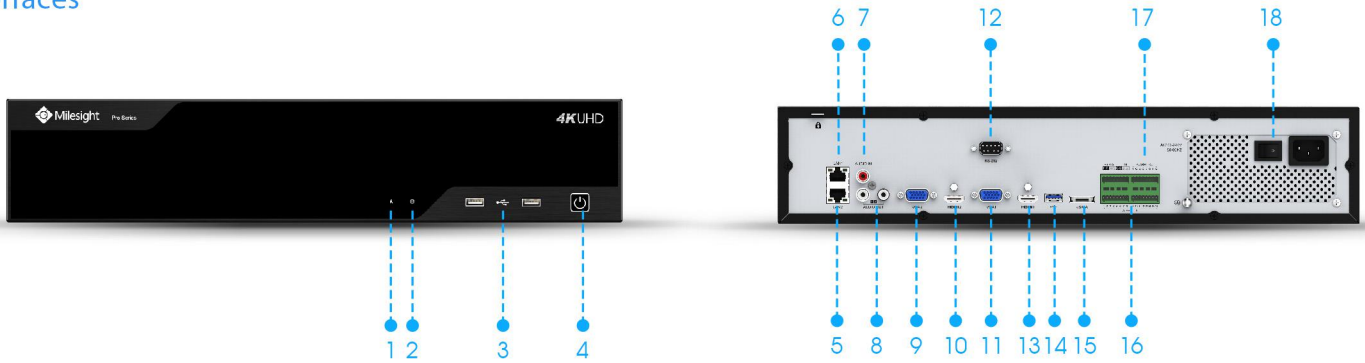

4K H.265 Pro NVR 8000 Series

Interfaces

1. Run Indicator   2. HDD Indicator   3. USB   4. Power
5. LAN1   6. LAN2   7. Audio In   8. Audio Out
9. VGA2   10. HDMI2   11. VGA1   12. RS-232   13. HDMI1   14. USB   15. eSATA   16. Alarm In
17. Alarm Out   18. Power