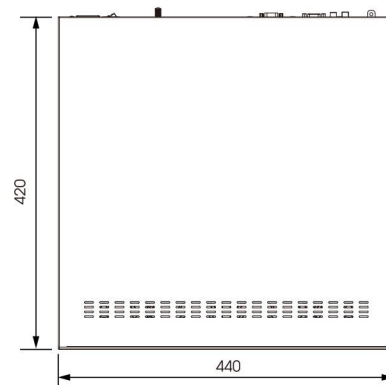

Structure Diagrams

Units: mm