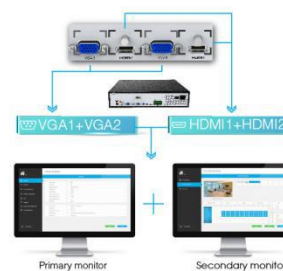

4K H.265 Pro NVR 8000 Series

MS-N8032-UH

DATASHEET

KEY FEATURES

- ▶ **Powerful Decoding Capacity** (Maximum supporting 16*1080P or 32*720P network cameras viewing at the same time.)
- ▶ **HDMI & VGA** (Providing both HDMI and VGA ports for users to choose according to their monitor types.)
- ▶ **8*3.5" HDD** (8 SATA of 3.5" HDD, providing 10TB capacity for each HDD, up to 80TB total hard disk storage.)
- ▶ **Dual LAN Interfaces** (Designed for three network working modes as Multi-address, Load Balance and Net Fault-tolerance.)

4K Video Viewing Experience

Milesight 4K H.265 Pro NVR 8000 Series supports up to 4K definition (3840*2160, effectively four times that of Full HD) live viewing, playback and recording, providing users with ultra-high-definition video viewing experience.