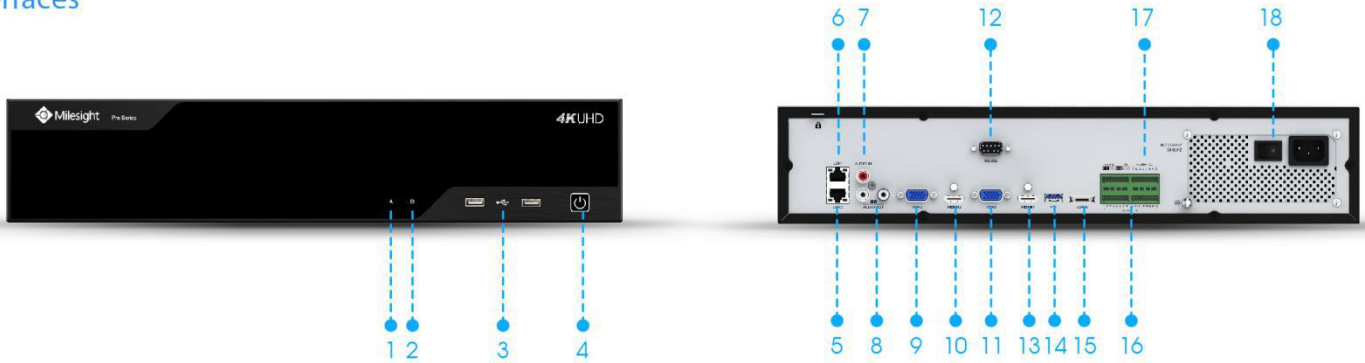

4K H.265 Pro NVR 8000 Series

Interfaces

1. Run Indicator   2. HDD Indicator   3. USB   4. Power
5. LAN1   6. LAN2   7. Audio In   8. Audio Out
9. VGA2   10. HDMI2   11. VGA1   12. RS-232   13. HDMI1   14. USB   15. eSATA   16. Alarm In
17. Alarm Out   18. Power