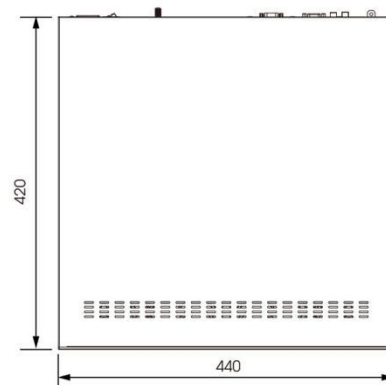

Structure Diagrams

Units: mm