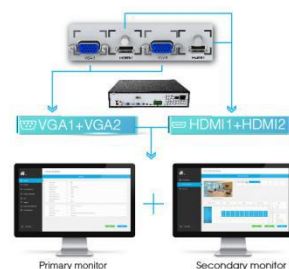

Dual Monitor Display

The primary monitor and secondary monitor can be configured separately and have their own display settings which enable users to have different liveview or playback display layout simultaneously, offering a more efficient and explicit surveillance.