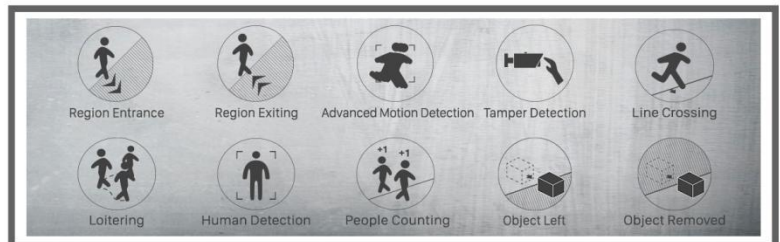

2/4/5 Megapixel H.265 IR Mini Dome Network Camera

MS-C2983-PB/MS-C4483-PB/
MS-C5383-PB

DATASHEET

KEY FEATURES

- ▶ **Smart Stream** (Bandwidth, storage and bit rate save with Smart Stream ON, eg. H.265+ save 70%~80% bandwidth of H.264.)
- ▶ **Smart IR II** (Combining the High Beam and Low Beam to adjust IR intensity to fit different lighting conditions.)
- ▶ **Advanced Functions** (Boasting to support various advanced functions such as HLC, Defog, ROI.)
- ▶ **Built-in Microphone** (Supporting audio function to hear what is happening in front of the camera.)
- ▶ **SIP** (Session Initiation Protocol. Providing audio/alarm/intercom and video streaming for mobile phones and video phones.)
- ▶ **3-Axis Mechanical Design** (Featuring 3-axis mechanical design for fast and easy adjustment of the camera's viewing angle.)
- ▶ **128G** (Supporting ultra-large external microSD/SDHC/SDXC card storage up to 128G.)

Video Content Analysis

Milesight VCA with 10 detection modes provides advanced, accurate smart video analysis for Milesight network cameras, enabling the comprehensive surveillance function and quicker response to different monitoring scenes.