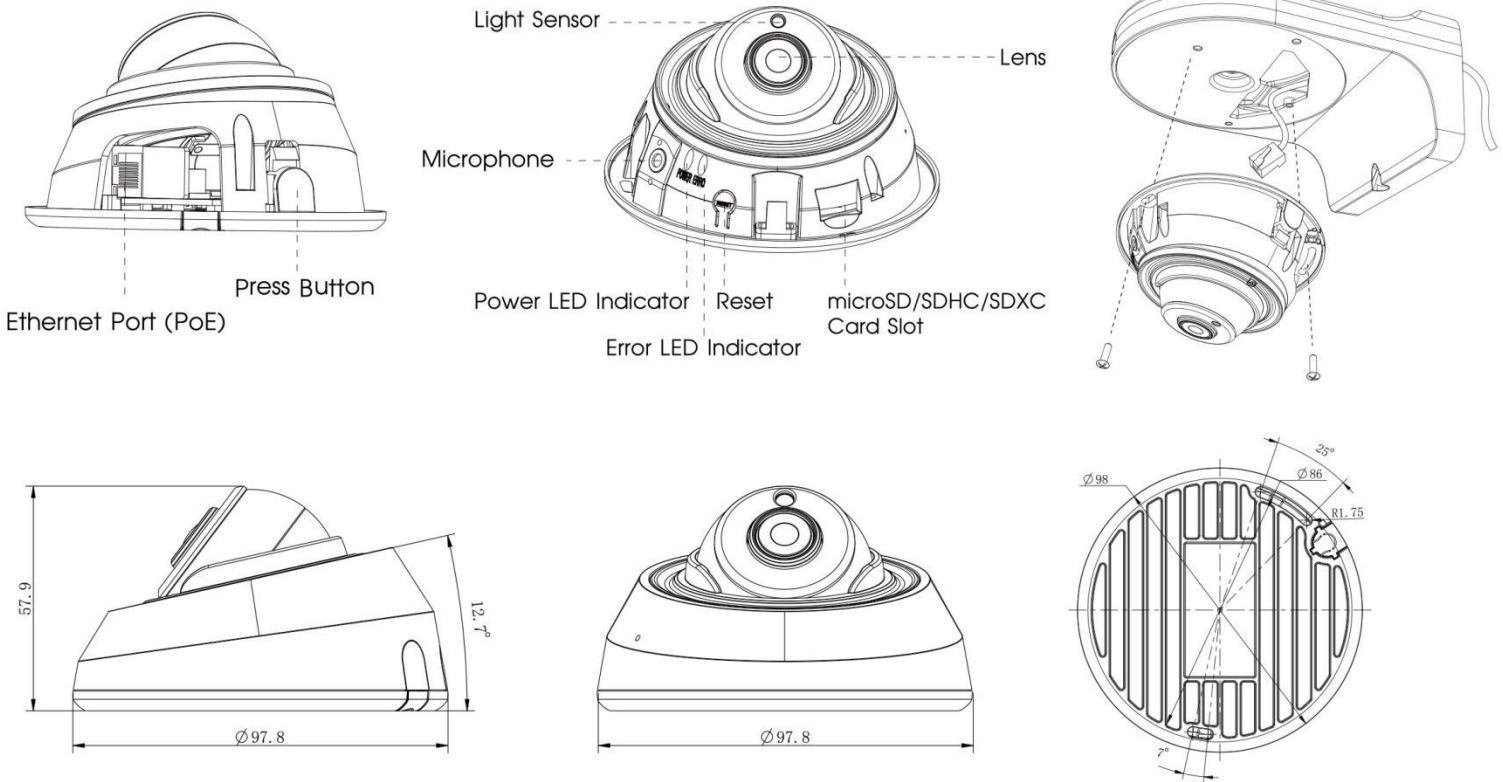

Easy Installation & Adjustment

With a built-in RJ45 port, PoE functionality and 3-axis mechanical design, the installation steps of Milesight IR Mini Dome Camera are as easy as ABC.

H.265 IR Mini Dome Network Camera

H.265 IR Mini Dome Network Camera

Structure Diagrams

Units: mm

Accessories Support

A01 Pole Mount

Weight: 720g
Dimensions: 170*51.5*152.6mm

A02 Internal Corner Bracket

Weight: 540g
Dimensions: 170*23.2*205.3mm