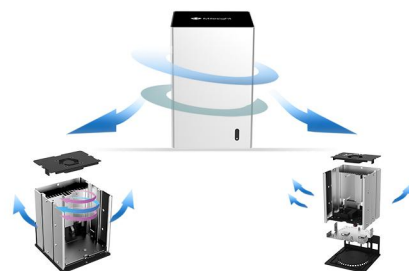

Smartly figure out and switch between H.264 and H.265 automatically. It will extend the days to save recording file with H.265 than with other compressions.

4K Ultra HD

Milesight 4K Mini NVR is a patent design 9-CH NVR which can work with all ONVIF-compliant IP cameras, supporting dual stream, and up to 4K definition.

Excellent Heat Dissipation

Ventilation holes on rear and bottom panels, an fan inside Mini PoE NVR drives airflow, offering excellent performance of cooling and ensuring great protection for components. The aluminum casing united a special panel on bottom improves the effect of heat dissipation.