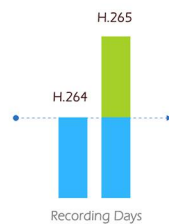

4K H.265 PoE NVR 1000 Series

PoE

4K+H.265

MS-N1009-UPT

DATASHEET

KEY FEATURES

- **Powerful Decoding Capacity** (Maximum supporting 8*1080P or 9*720P network cameras viewing at the same time.)
- **3.5" HDD** (1 SATA of 3.5" HDD, providing 10TB hard disk storage.)
- **Exquisite Structure & Easy Installation** (115mm*115mm*180mm sizes, exquisite design and easy to install.)
- **Revolutionary Thermal Design** (The aluminum casing serves as a heat sink and the ventilation holes on rear and bottom panels maximize airflow and carry the heat easily.)
- **Video Content Analysis** (With 10 detection modes, VCA greatly enhances the performance bringing comprehensive surveillance functions.)

Plug and Play

Milesight 9-CH Mini PoE NVR features 4 independent PoE ports. The NVR will automatically detect, configure and play the live view of the network cameras once the cable is plugged.

H.265+H.264

Smartly figure out and switch between H.264 and H.265 automatically. It will extend the days to save recording file with H.265 than with other compressions.

4K Ultra HD

Milesight 4K Mini NVR is a patent design 9-CH NVR which can work with all ONVIF-compliant IP cameras, supporting dual stream, and up to 4K definition.

Excellent Heat Dissipation

Ventilation holes on rear and bottom panels, an fan inside Mini PoE NVR drives airflow, offering excellent performance of cooling and ensuring great protection for components. The aluminum casing united a special panel on bottom improves the effect of heat dissipation.