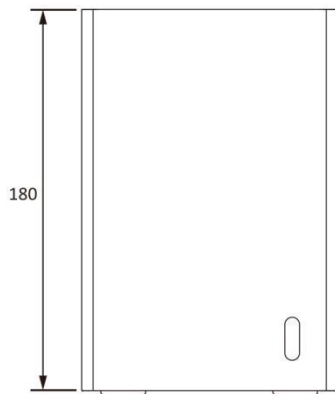

Model		MS-N1009-UPT
Video/Audio Input	Network Video Input	9-CH
	Bandwidth	Incoming 90Mbps Outgoing 90Mbps
Video/Audio Output	HDMI Output	1-CH, Resolution: 3840x2160/30Hz, 1920x1080/60Hz, 1920x1080/50Hz, 1280x1024/60H, 1280x720/60Hz, 1024x768/60Hz HDMI Supports Audio Output
	Dual Stream	Support
	Recording Resolution	8MP/6MP/5MP/4MP/3MP/1080P/UXGA/720P/D1/VGA/CIF/QCIF
	Synchronous Playback	2*(30fps @8MP), 2*(30fps @6MP), 3*(20fps @5MP), 4*(20fps @4MP), 5*(30fps @3MP), 8*(30fps @1080P), 9*(30fps @720P)
Video/Audio Compression	Video Compression	H.265 ⁺ /H.265(HEVC)/H.264 ⁺ /H.264
	Audio Compression	G.711/AAC
	Sample Rate	8KHz/16KHz
	Synchronous Recording	9*5MP
Storage	SATA	1*SATA HDD(3.5")
	Capacity	Up to 10TB capacity for each HDD
Recording Management	Recording	Manual Recording, Timing Recording, Motion Detection Recording
	Snapshot	Manual Snapshot
	Playback	Video Playback, Image Playback
Backup	Backup	Video Backup, Image Backup
Network	Protocol	IPv4/IPv6, TCP, UDP, RTP, RTSP, RTCP, HTTP, HTTPS, DNS, DDNS, DHCP, NTP, SNTP, SMTP, SNMP, UPnP, NFS
External Interface	Network Interface	1*RJ45 100M/1000M
	USB Interface	2*USB 2.0
PoE Interface	Interface	4*RJ45 10M/100M
	Power Output	≤40W
	Supported Standard	IEEE 802.3af/at
General	Compatibility	ONVIF
	Video Analysis	Region Entrance, Region Exiting, Advanced Motion Detection, Tamper Detection, Line Crossing, Loitering, Human Detection, People Counting
	Keyboard Control	Milesight Keyboard (MS-K02)
	Power Supply	DC 48V 1.25A
	Consumption	≤6W(Without HDD, without enabling PoE)
	Working Conditions	Temperature: 0℃~+40℃ Humidity: 10%~90%
	Dimensions	115mm(W)X115mm(D)X180mm(H)
	Weight	1.5Kg
	Warranty	3/5 Years

Interfaces

- 1. LED Indicator
- 2. Power
- 3. USB
- 4. HDMI
- 5. LAN
- 6. PoE Port 1/2/3/4
- 7. Power
- 8. Ventilation Hole

Structure Diagrams

Units: mm

Naming Convention

Milesight Technology Co.,Ltd. | www.milesight.com