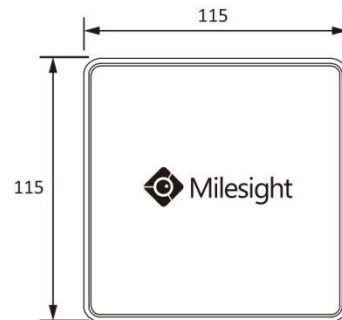

Model		MS-N1009-UPT
Video/Audio Input	Network Video Input	9-CH
	Bandwidth	Incoming 90Mbps Outgoing 90Mbps
Video/Audio Output	HDMI Output	1-CH, Resolution: 3840x2160/30Hz, 1920x1080/60Hz, 1920x1080/50Hz, 1280x1024/60H, 1280x720/60Hz, 1024x768/60Hz HDMI Supports Audio Output
	Dual Stream	Support
	Recording Resolution	8MP/6MP/5MP/4MP/3MP/1080P/UXGA/720P/D1/VGA/CIF/QCIF
	Synchronous Playback	2*(30fps @8MP), 2*(30fps @6MP), 3*(20fps @5MP), 4*(20fps @4MP), 5*(30fps @3MP), 8*(30fps @1080P), 9*(30fps @720P)
Video/Audio Compression	Video Compression	H.265 ⁺ /H.265(HEVC)/H.264 ⁺ /H.264
	Audio Compression	G.711/AAC
	Sample Rate	8KHz/16KHz
	Synchronous Recording	9*5MP
Storage	SATA	1*SATA HDD(3.5")
	Capacity	Up to 10TB capacity for each HDD
Recording Management	Recording	Manual Recording, Timing Recording, Motion Detection Recording
	Snapshot	Manual Snapshot
	Playback	Video Playback, Image Playback
Backup	Backup	Video Backup, Image Backup
Network	Protocol	IPv4/IPv6, TCP, UDP, RTP, RTSP, RTCP, HTTP, HTTPS, DNS, DDNS, DHCP, NTP, SNTP, SMTP, SNMP, UPnP, NFS
External Interface	Network Interface	1*RJ45 100M/1000M
	USB Interface	2*USB 2.0
PoE Interface	Interface	4*RJ45 10M/100M
	Power Output	≤40W
	Supported Standard	IEEE 802.3af/at
General	Compatibility	ONVIF
	Video Analysis	Region Entrance, Region Exiting, Advanced Motion Detection, Tamper Detection, Line Crossing, Loitering, Human Detection, People Counting
	Keyboard Control	Milesight Keyboard (MS-K02)
	Power Supply	DC 48V 1.25A
	Consumption	≤6W(Without HDD, without enabling PoE)
	Working Conditions	Temperature: 0℃~+40℃ Humidity: 10%~90%
	Dimensions	115mm(W)X115mm(D)X180mm(H)
	Weight	1.5Kg
	Warranty	3/5 Years

Interfaces

- 1. LED Indicator
- 2. Power
- 3. USB
- 4. HDMI
- 5. LAN
- 6. PoE Port 1/2/3/4
- 7. Power
- 8. Ventilation Hole

Structure Diagrams

Units: mm

Naming Convention

Milesight Technology Co.,Ltd. | www.milesight.com