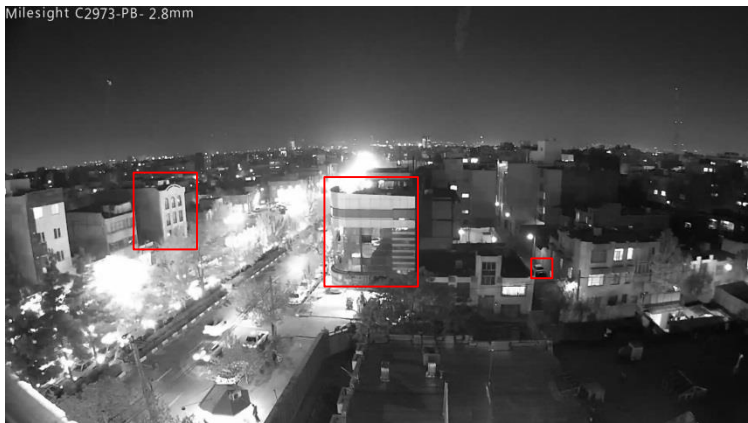

### Overview

In this report, we will show you the image quality comparison of the new MS-C2973-PB model and two other previous models. MS-C2973-PB is a member of Milesight's newly-unveiled Starlight Premium network cameras, featuring unparalleled 0.002 lux starlight visibility, top-notch 140dB WDR, and leading-edge H.265 compression. All pictures below were taken under 1080P 25fps and 4096Kbps.

Milesight C2973-PB 2.8mm

Milesight C3377-PNA 2.8mm

Figure 1: Outdoor scene image comparison of Milesight MS-C2973-PB and MS-C3377-PNA with IR on.

Milesight C2973-PB 2.8mm

Milesight C3377-PNA 2.8mm

Figure 2: Outdoor scene image comparison of Milesight MS-C2973-PB and MS-C3377-PNA with IR off.

Milesight C2973-PB 2.8mm

Milesight C3377-PNA 2.8mm

Figure 3: Outdoor scene image comparison of Milesight MS-C2973-PB and MS-C3377-PNA with IR off and WDR on.

Figure 4: Indoor scene image comparison of Milesight MS-C2973-PB, MS-C3377-PNA, and MS-C3577-PNA with WDR off and WDR on.