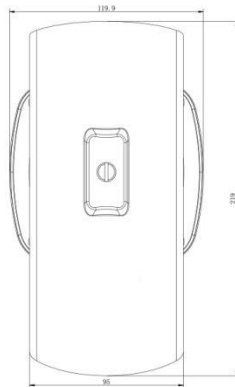

12X H.265+ Mini PTZ Bullet Network Camera

Structure Diagrams

Wall Mount:

Pedestal Mount:

Units: mm

Accessories Support

A01 Pole Mount

Weight: 720g
Dimensions: 170*51.5*152.6mm

A03 External Corner Bracket

Weight: 900g
Dimensions: 170*152.6*76.3mm

A62 Junction Box

Weight: 510g
Dimensions: 134*127*40mm

Milesight Technology Co.,Ltd. | www.milesight.com

Contact Us: sales@milesight.com support@milesight.com