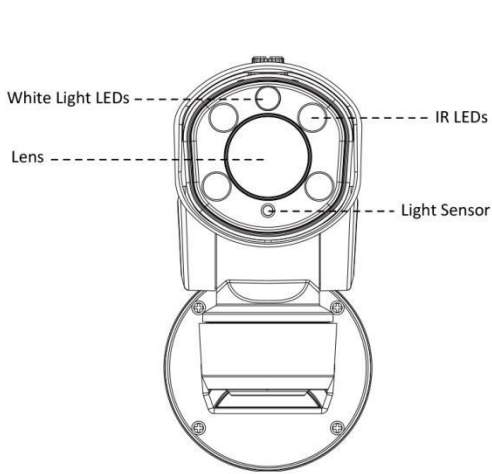

12X H.265+ Mini PTZ Bullet Network Camera

Structure Diagrams

Wall Mount:

Pedestal Mount:

Units: mm

Accessories Support

A01 Pole Mount

Weight: 720g
Dimensions: 170*51.5*152.6mm