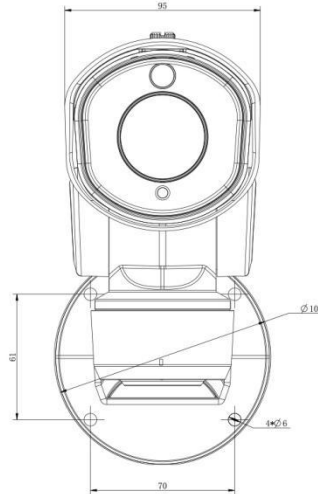

12X H.265+ Mini PTZ Bullet Network Camera

Structure Diagrams

Wall Mount:

Pedestal Mount:

Units: mm

Accessories Support

A01 Pole Mount

Weight: 720g
Dimensions: 170*51.5*152.6mm

A03 External Corner Bracket

Weight: 900g
Dimensions: 170*152.6*76.3mm

A62 Junction Box

Weight: 510g
Dimensions: 134*127*40mm

Milesight Technology Co.,Ltd. | www.milesight.com

Contact Us: sales@milesight.com support@milesight.com