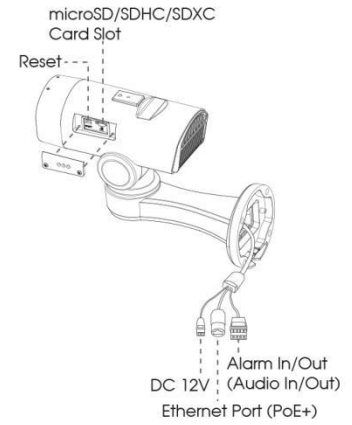

12X H.265+ Mini PTZ Bullet Network Camera

Structure Diagrams

Wall Mount: