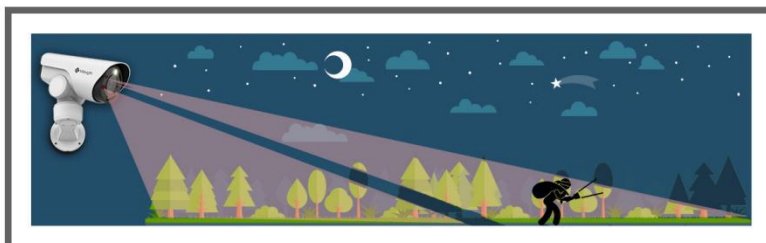

12X H.265⁺ Mini PTZ Bullet Network Camera

IP66
AF Lens
DATASHEET

KEY FEATURES

- ▶ **Smart Stream** (Bandwidth, storage and bit rate save with Smart Stream ON, eg, H.265⁺ save 70%~80% bandwidth of H.264.)
- ▶ **Smart IR II** (Combining the High Beam and Low Beam to adjust IR intensity to fit different lighting conditions.)
- ▶ **140dB Super WDR** (Excellent performance even when the ratio of the luminosity of brightest and darkest is up to 140dB.)
- ▶ **Video Content Analysis** (With 10 detection modes, VCA greatly enhances the performance bringing comprehensive surveillance functions.)
- ▶ **Smart PTZ Motion Detection** (Pan and tilt to the position of motion detected area automatically and zoom in synchronously.)
- ▶ **255 Preset Positions** (The user can easily control the lens position via mouse to monitor interested area and set up to 255 preset positions for patrolling.)
- ▶ **Keyboard Control** (Shortcut keys for PTZ control via Milesight Keyboard.)
- ▶ **Breathable Screw-in Vent** (High weather-proof and air permeable performance to reduce fogging, condensation and eliminate moisture.)

0.002Lux Ultra Low-light

The starlight camera is able to deliver high detailed color images even in low light environment reaching 0.002Lux(Color) or 0Lux(B/W), and near infrared light environments without any supplementary lighting.

12X Optical Zoom

The 12X optical zoom can zoom up to distant subjects while still maintaining the clarity, delivering high quality video over the entire zoom range.

Flexible Installation Modes

With two installation modes of Wall Mount and Pedestal Mount, the PTZ camera, to a greater extent, meets different installation needs for different application scenarios.