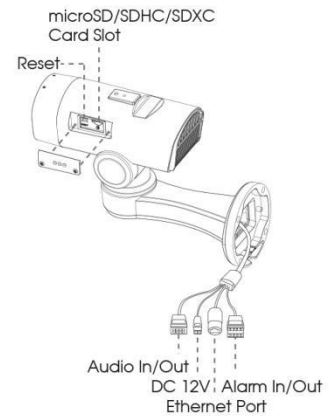

12X H.265+ Mini PTZ Bullet Network Camera

Structure Diagrams

Wall Mount:

Pedestal Mount:

Units: mm

Accessories Support

A01 Pole Mount

Weight: 720g
Dimensions: 170*51.5*152.6mm

A03 External Corner Bracket

Weight: 900g
Dimensions: 170*152.6*76.3mm

A62 Junction Box

Weight: 510g
Dimensions: 134*127*40mm

Milesight Technology Co.,Ltd. | www.milesight.com

Contact Us: sales@milesight.com support@milesight.com