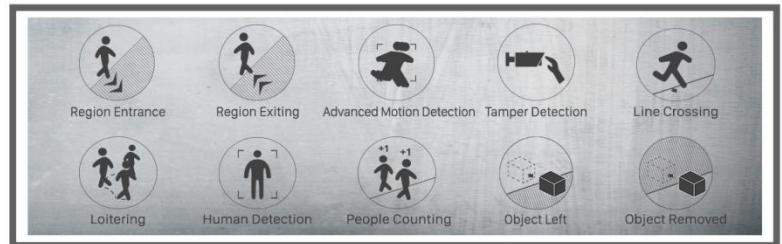

## KEY FEATURES

- ▶ **Smart Stream** (Bandwidth, storage and bit rate are saved with Smart Stream On, eg, H.265+ saves 70%~80% bandwidth that of H.264.)
- ▶ **Auto Back Focus** (Enabling camera to adjust back focal length automatically.)
- ▶ **140dB Super WDR** (Excellent performance even when the ratio of the luminosity of brightest and darkest is up to 140dB.)
- ▶ **Advanced Functions** (Boasting to support various advanced functions such as HLC, Defog, ROI.)
- ▶ **ICR Filter** (Filtering the infrared ray out in the day, and automatically switch day and night mode.)
- ▶ **RS485 port** (Connecting an external electrical rotating bracket with the camera to realize PTZ control through WEB/ NVR/ CMS/ VMS/ APP interfaces.)
- ▶ **128G** (Supporting ultra-large external microSD/SDHC/SDXC card storage up to 128G.)

## Video Content Analysis

Milesight VCA with 10 detection modes provides advanced, accurate smart video analysis for Milesight network cameras, enabling the comprehensive surveillance function and quicker response to different monitoring scenes.

## 3 IN 1 WDR Pro

The next generation WDR Pro outputs three frames each line, which is able to bring more details especially for moving objects. What's more, it greatly improves image quality for reducing smear. By performing special signal processing, the feature enables to improve pictures' quality especially under low illumination.