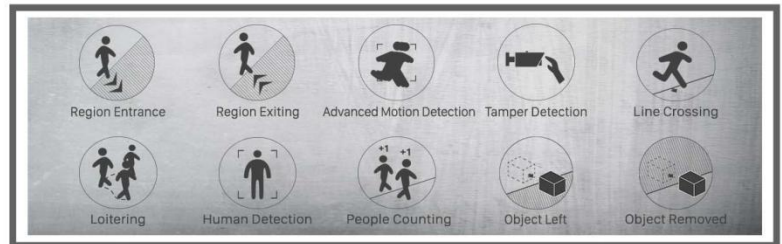

2/3/4/5 Megapixel H.265 ABF Pro Box Network Camera

MS-C2851-(R)PB/MS-C2951-(T)(R)(E)PB/
MS-C3751-PB/MS-4451-(E)PB/
MS-C5351-(H)(E)PB

DATASHEET

KEY FEATURES

- ▶ **Smart Stream** (Bandwidth, storage and bit rate are saved with Smart Stream On, eg, H.265+ saves 70%~80% bandwidth that of H.264.)
- ▶ **Auto Back Focus** (Enabling camera to adjust back focal length automatically.)
- ▶ **140dB Super WDR** (Excellent performance even when the ratio of the luminosity of brightest and darkest is up to 140dB.)
- ▶ **Advanced Functions** (Boasting to support various advanced functions such as HLC, Defog, ROI.)
- ▶ **ICR Filter** (Filtering the infrared ray out in the day, and automatically switch day and night mode.)
- ▶ **RS485 port** (Connecting an external electrical rotating bracket with the camera to realize PTZ control through WEB/ NVR/ CMS/ VMS/ APP interfaces.)
- ▶ **128G** (Supporting ultra-large external microSD/SDHC/SDXC card storage up to 128G.)

Video Content Analysis

Milesight VCA with 10 detection modes provides advanced, accurate smart video analysis for Milesight network cameras, enabling the comprehensive surveillance function and quicker response to different monitoring scenes.

3 in 1 Super WDR Pro - 140dB

Milesight upgraded 3 in 1 Super WDR Pro outputs three frames each line, which is able to bring more details especially moving subjects. What's more, it greatly improves image quality for reducing smear and noisy points. The ratio that the brightest light signal values divided by the darkest light signal values is up to 140dB.