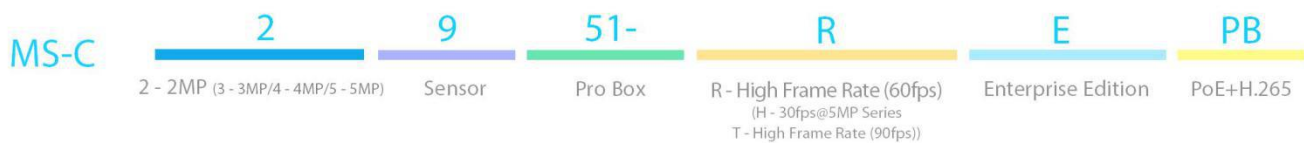

H.265 ABF Pro Box Network Camera

Structure Diagrams

Units: mm

Accessories Support

A51 Protective Housing

Weight: 1988g

Dimensions: 380*150*H mm(H is adjustable)

Naming Convention