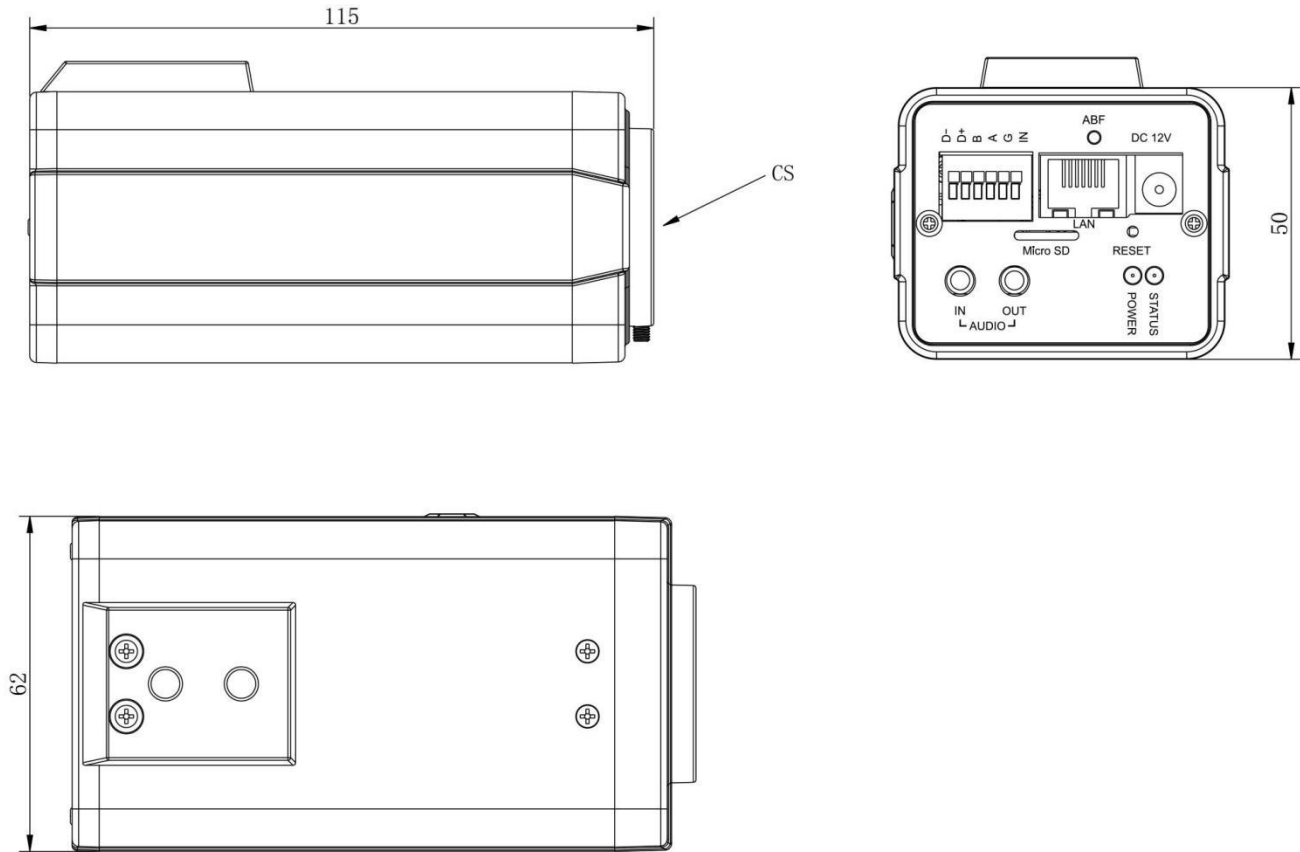

H.265 ABF Pro Box Network Camera

Structure Diagrams

Units: mm

Accessories Support

A51 Protective Housing

Weight: 1988g

Dimensions: 380*150*H mm(H is adjustable)

Naming Convention