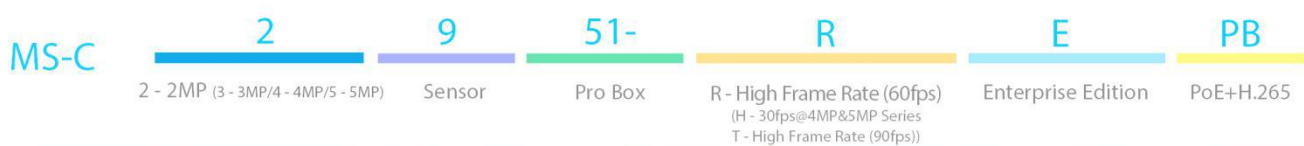

Naming Convention

Milesight Technology Co.,Ltd. | www.milesight.com

Contact Us: sales@milesight.com support@milesight.com

Add: 220 NE 51st Street, Oakland Park, Florida 33334, USA
Tel: +1-800-561-0485

Add: 9F/901, Star Valley B/D Digital-ro 9gil 99, Geumcheon-gu, Seoul, Korea
Tel: +82-2-839-3335

Add: No.23 Wanghai Road, 2nd Software Park, Xiamen, China
Tel: +86-592-5922772