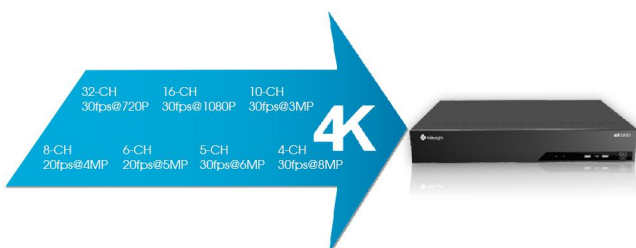

4K H.265 PoE NVR 7000 Series

PoE
4K+H.265

MS-N7032-UPH

[DATASHEET](#)

KEY FEATURES

- ▶ 16*PoE Ports (16*PoE ports design provides just one step to connect camera to NVR.)
- ▶ 16*1080P, 32*720P (Maximum supporting 16*1080P or 32*720P network cameras viewing at the same time.)
- ▶ HDMI & VGA (Providing both HDMI and VGA ports for users to choose according to their monitor types.)
- ▶ 4*3.5"HDD (4 SATA of 3.5"HDD, providing 10TB capacity for each HDD, up to 40TB total hard disk storage.)
- ▶ RAID 0/1/5/6/10 (Supporting 5 different RAID levels (0, 1, 5, 6,10) for the needs of users.)
- ▶ Video Content Analysis (With 10 detection modes, VCA greatly enhances the performance bringing comprehensive surveillance functions.)

Plug and Play

Milesight PoE NVR 7000 Series features 16 independent PoE ports. The NVR will automatically detect, configure and play the live view of the network cameras once the cable is plugged.

H.265+H.264

Smartly figure out and switch between H.264 and H.265 automatically. It will extend the days to save recording file with H.265 than with other compressions.

Powerful Decoding Capacity

Maximum support up to 16*1080P or 32*720P network cameras viewing at the same time.

4K Video Viewing Experience

Milesight 4K H.265 PoE NVR 7000 Series supports up to 4K definition (3840*2160, effectively four times that of Full HD) live viewing, playback and recording, providing users with ultra-high-definition video viewing experience.