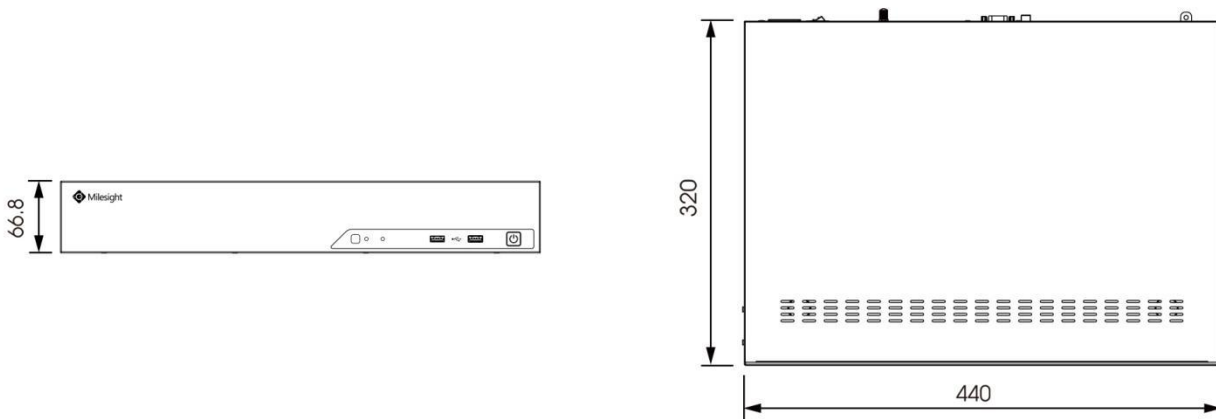

4K H.265 PoE NVR 7000 Series

Interfaces

1. Run Indicator   2. HDD Indicator   3. USB   4. Power   5. PoE Ports   6. LAN   7. Audio Out   8. Audio In
9. RS-232   10. VGA   11. HDMI   12. USB   13. RS-485   14. Alarm Out   15. Alarm In   16. Power

Installation of HDDs

Structure Diagrams

Units: mm

Naming Convention

Milesight Technology Co.,Ltd. | www.milesight.com
Contact Us: sales@milesight.com | support@milesight.com

Add: 220 NE 51st Street, Oakland Park, Florida 33334, USA
Tel: +1-800-561-0485

Add: 9F/901, Star Valley B/D Digital-ro 9gil 99, Geumcheon-gu, Seoul, Korea
Tel: +82-2-839-3335

Add: No.23 Wanghai Road, 2nd Software Park, Xiamen, China
Tel: +86-592-5922772